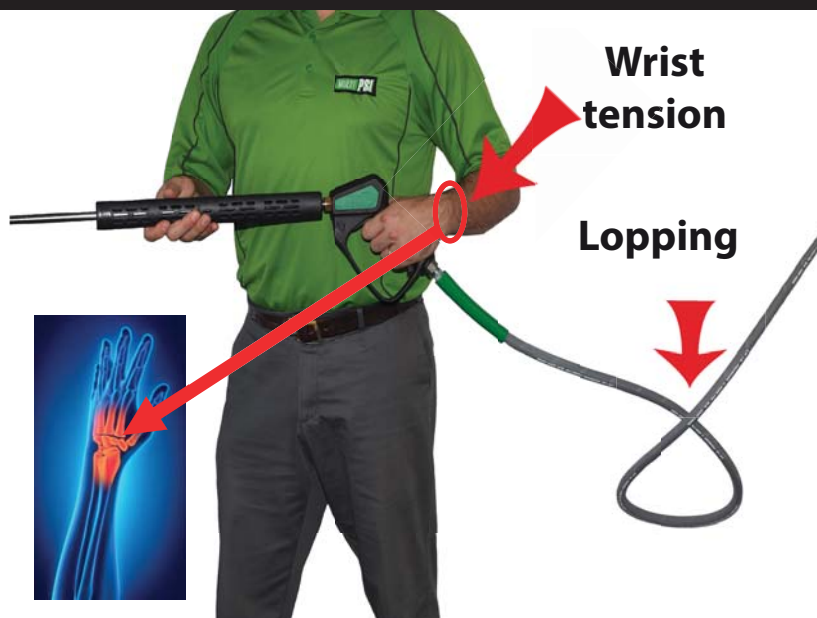

Multi Pression L.C. inc.

www.multipsi.com

Reduce impact injuries with SW10 hose

Without SW10 and swivel

With SW10 and swivel

- + Reduces the risk of injury to the wrist of the scrubber (carpal tunnel)
- + Allows your gun to pivot on itself (prevents your hose intermingle-looping)
- + Eliminates pressure at usage and the residual pressure in the hose
- + Absorbs blows instead of damaging your high pressure hose