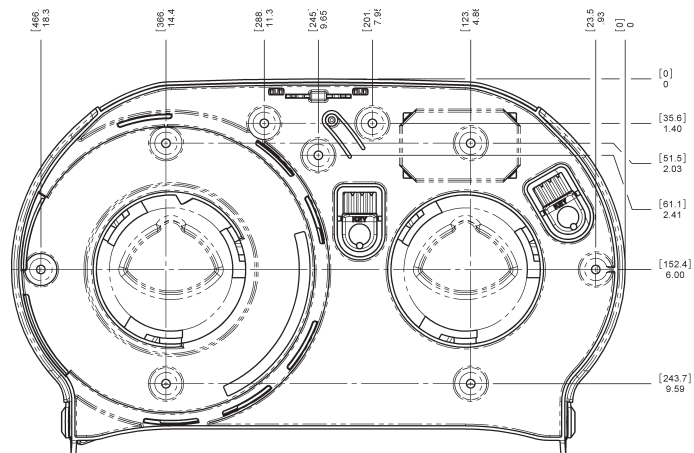

**Installation:** Wall mounted

**Closure:** With lock

**Color:** Black Pearl, Arctic Blue, White Sand

**Dimensions:**

11.83" (H) x 19.29" (W) x 5.51" (D)

**Capacity:** (2) 9" JBT rolls

**Core Diameter:** 3.25"

**Case Weight:** 3.55 lbs

**Materials:**

Base: break resistant plastic  
Cover: break resistant plastic

**Standard Product Codes:**

R4000TBK, R4000TBL, R4000WS

**FRONT**

**SIDE**

**BACK**

**Installation:** Wall mounted

**Closure:** With lock

**Color:** Black Pearl, Arctic Blue, White Sand

**Dimensions:**

300mm (H) x 490mm (W) x 140mm (D)

**Capacity:** (2) 9" JBT rolls / (2) 400m rolls

**Case Weight:** 1.6 kgs

**Core Diameter:**

3.25" (8.3cm)

**Case Weight:** 14.6 lbs (6.6 kgs)

**Materials:**

Base: break resistant plastic

Cover: break resistant plastic

**Standard Product Codes:**

R4090TBK, R4090TBL, R4090WS