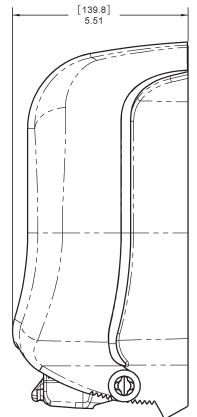

**Installation:** Wall mounted

**Closure:** With lock

**Color:** Black Pearl, Arctic Blue, White Sand

**Dimensions:**

11.83" (H) x 19.29" (W) x 5.51" (D)

**Capacity:** (2) 9" JBT rolls

**Core Diameter:** 3.25"

**Case Weight:** 3.55 lbs

**Materials:**

Base: break resistant plastic  
Cover: break resistant plastic

**Standard Product Codes:**

R4000TBK, R4000TBL, R4000WS

**FRONT**

**SIDE**

**BACK**

**Installation:** Wall mounted

**Closure:** With lock

**Color:** Black Pearl, Arctic Blue, White Sand

**Dimensions:**

300mm (H) x 490mm (W) x 140mm (D)

**Capacity:** (2) 9" JBT rolls / (2) 400m rolls

**Case Weight:** 1.6 kgs

**Materials:**

Base: break resistant plastic

Cover: break resistant plastic

**Core Diameter:**

R4000: Minimum 82.5mm

R4020: Minimum 57mm

R4040: Minimum 76mm