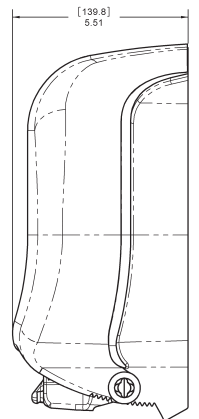

TECHNICAL DATA SHEET

Twin 9" JBT Dispenser

Product Code: R4000

- Universal dispenses any brand or quality of jumbo bath tissue
- Compact, contemporary, and space saving design
- Designed to provide ease-of-use, easy paper access and multi-directional tearing in a hygienic delivery system.
- New gentle gravity assisted Infinity System.

Installation: Wall mounted

Closure: With lock

Color: Black Pearl, Arctic Blue, White Sand

Dimensions:

300mm (H) x 490mm (W) x 140mm (D)

Capacity: (2) 9" JBT rolls / (2) 400m rolls

Case Weight: 1.6 kgs

Materials:

Base: break resistant plastic

Cover: break resistant plastic

Core Diameter:

R4000: Minimum 82.5mm

R4020: Minimum 57mm

R4040: Minimum 76mm

FRONT

SIDE

BACK