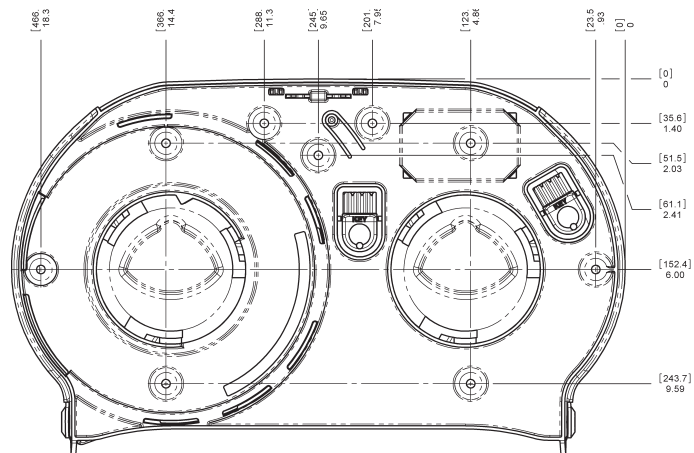

TECHNICAL DATA SHEET

Twin 9" JBT Dispenser

Product Code: R4000

- Universal dispenses any brand or quality of jumbo bath tissue
- Compact, contemporary, and space saving design
- Designed to provide ease-of-use, easy paper access and multi-directional tearing in a hygienic delivery system.
- New gentle gravity assisted Infinity System.

Installation: Wall mounted

Closure: With lock

Color: Black Pearl, Arctic Blue, White Sand

Dimensions:

300mm (H) x 490mm (W) x 140mm (D)

Capacity: (2) 9" JBT rolls / (2) 400m rolls

Case Weight: 1.6 kgs

Materials:

Base: break resistant plastic

Cover: break resistant plastic

Core Diameter:

R4000: Minimum 82.5mm

R4020: Minimum 57mm

R4040: Minimum 76mm

FRONT

SIDE

BACK