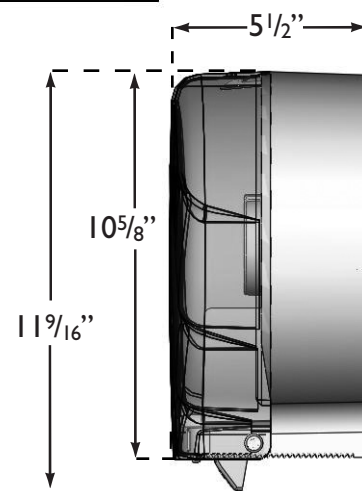

**Installation:** Wall mounted

**Closure:** With lock

**Color:** Black Pearl, Arctic Blue, White Sand

**Dimensions:**

12" (H) x 19" (W) x 5.25" (D)

30.5 cm (H) x 48.3 cm (W) x 13.3 cm (D)

**Capacity:**

(2) 9" (23.0 cm) JBT rolls

**Core Diameter:**

3.25" (8.3cm)

**Case Weight:** 14.6 lbs (6.6 kgs)

**Materials:**

Base: break resistant plastic

Cover: break resistant plastic

**Standard Product Codes:**

R4090TBK, R4090TBL, R4090WS