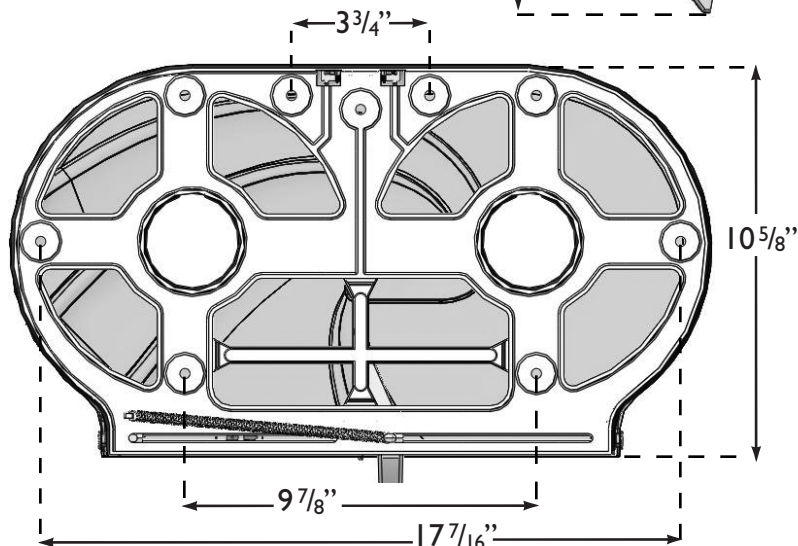

**Installation:** Wall mounted

**Closure:** With lock

**Color:** Black Pearl, Arctic Blue, White Sand

**Dimensions:**

12" (H) x 19" (W) x 5.25" (D)

30.5 cm (H) x 48.3 cm (W) x 13.3 cm (D)

**Capacity:**

(2) 9" (23.0 cm) JBT rolls

**Core Diameter:**

3.25" (8.3cm)

**Case Weight:** 14.6 lbs (6.6 kgs)

**Materials:**

Base: break resistant plastic

Cover: break resistant plastic

**Standard Product Codes:**

R4090TBK, R4090TBL, R4090WS