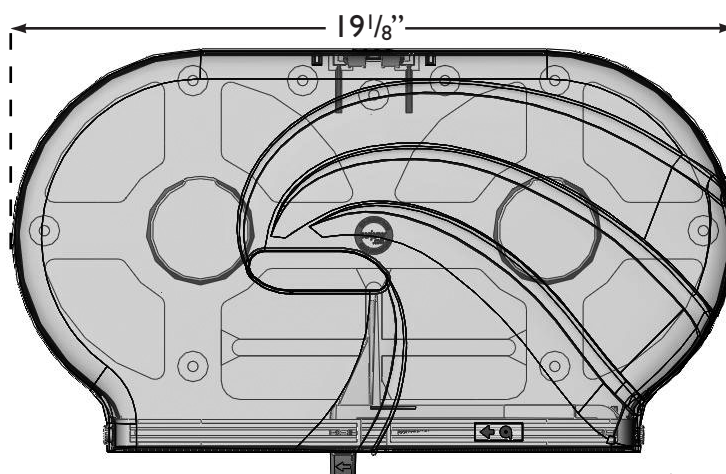

**Installation:** Wall mounted

**Closure:** With lock

**Color:** Black Pearl, Arctic Blue, White Sand

**Dimensions:**

12" (H) x 19" (W) x 5.25" (D)

30.5 cm (H) x 48.3 cm (W) x 13.3 cm (D)

**Capacity:**

(2) 9" (23.0 cm) JBT rolls

**Core Diameter:**

3.25" (8.3cm)

**Case Weight:** 14.6 lbs (6.6 kgs)

**Materials:**

Base: break resistant plastic

Cover: break resistant plastic

**Standard Product Codes:**

R4090TBK, R4090TBL, R4090WS