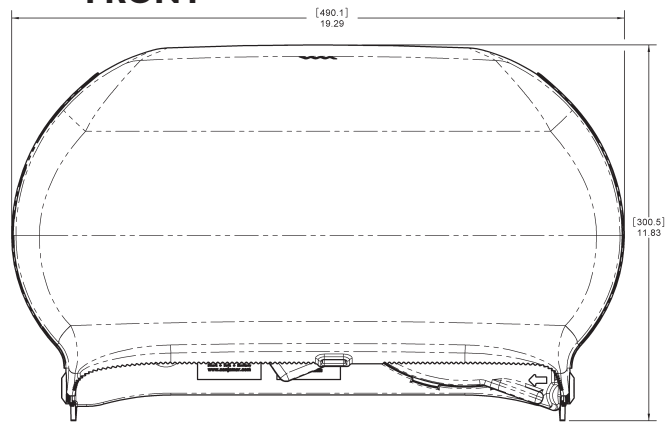

**Installation:** Wall mounted

**Closure:** With lock

**Color:** Black Pearl, Arctic Blue, White Sand

**Dimensions:**

11.83" (H) x 19.29" (W) x 5.51" (D)

**Capacity:** (2) 9" JBT rolls

**Core Diameter:** 3.25"

**Case Weight:** 3.55 lbs

**Materials:**

Base: break resistant plastic  
Cover: break resistant plastic

**Standard Product Codes:**

R4000TBK, R4000TBL, R4000WS

**FRONT**

**SIDE**

**BACK**

**Installation:** Wall mounted

**Closure:** With lock

**Color:** Black Pearl, Arctic Blue, White Sand

**Dimensions:**

300mm (H) x 490mm (W) x 140mm (D)

**Capacity:** (2) 9" JBT rolls / (2) 400m rolls

**Case Weight:** 1.6 kgs