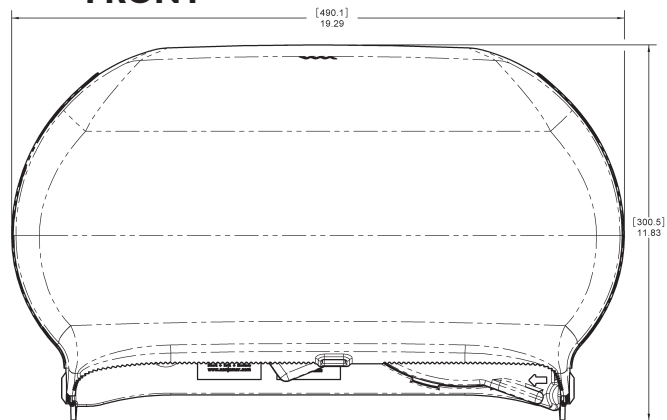

TECHNICAL DATA SHEET

Twin 9" JBT Dispenser

Product Code: R4000

- Universal dispenses any brand or quality of jumbo bath tissue
- Compact, contemporary, and space saving design
- Designed to provide ease-of-use, easy paper access and multi-directional tearing in a hygienic delivery system.
- New gentle gravity assisted Infinity System.

Installation: Wall mounted

Closure: With lock

Color: Black Pearl, Arctic Blue, White Sand

Dimensions:

300mm (H) x 490mm (W) x 140mm (D)

Capacity: (2) 9" JBT rolls / (2) 400m rolls

Case Weight: 1.6 kgs

Materials:

Base: break resistant plastic

Cover: break resistant plastic

Core Diameter:

R4000: Minimum 82.5mm

R4020: Minimum 57mm

R4040: Minimum 76mm

FRONT

SIDE

BACK