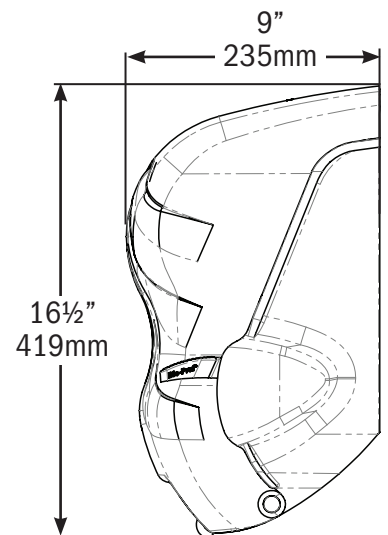

Closure: With lock

Color: Black Pearl, Arctic Blue, White/Clear

Dimensions:

16.5" (L) x 12.94" (W) x 9" (D)
419 mm (L) x 329 mm (W) x 235 mm (D)

Capacity:

(1) 8" (200mm) wide roll; 8" (200mm) diameter
and 4" (100mm) stub roll

Installation: Wall mounted

Closure: With lock

Color:

Black Pearl, Arctic Blue, White Sand

Dimensions:

16.5" (L) x 12.94" (W) x 9" (D)

419mm (L) x 329mm (W) x 235mm (D)

Capacity:

(1) 8" (200mm) wide roll; 8" (200mm) diameter and 4" (100mm) stub roll

Minimum Core Diameter:

1.5" (38mm)

Case Weight: 6.0 lbs (2.72kgs)

Materials:

Base : break resistant plastic

Cover: break resistant plastic

Standard Product Codes:

T1190TBK, T1190TBL, T1190WS,

T1290TBK, T1290TBL, T1290WS

FRONT (inches)

SIDE (inches)

BACK (inches)

San Jamar
Chef Revival
555 Koopman Lane
Elkhorn, Wisconsin 53121
USA
T: +1.262.723.6133
F: +1.262.723.4204
info@sjcr.com