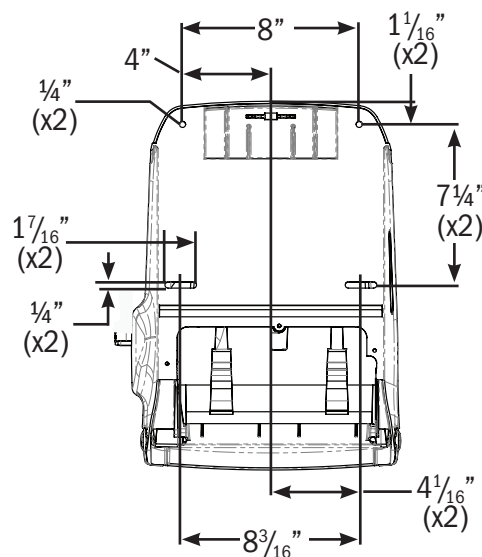

Closure: With lock

Color: Black Pearl, Arctic Blue, White/Clear

Dimensions:

16.5" (L) x 12.94" (W) x 9" (D)
419 mm (L) x 329 mm (W) x 235 mm (D)

Capacity:

(1) 8" (200mm) wide roll; 8" (200mm) diameter
and 4" (100mm) stub roll

Installation: Wall mounted

Closure: With lock

Color:

Black Pearl, Arctic Blue, White Sand

Dimensions:

16.5" (L) x 12.94" (W) x 9" (D)

419mm (L) x 329mm (W) x 235mm (D)

Capacity:

(1) 8" (200mm) wide roll; 8" (200mm) diameter and 4" (100mm) stub roll

Minimum Core Diameter:

1.5" (38mm)

Case Weight: 6.0 lbs (2.72kgs)

Materials:

Base : break resistant plastic

Cover: break resistant plastic

Standard Product Codes:

T1190TBK, T1190TBL, T1190WS,

T1290TBK, T1290TBL, T1290WS

FRONT (inches)

SIDE (inches)

BACK (inches)

San Jamar
Chef Revival
555 Koopman Lane
Elkhorn, Wisconsin 53121
USA
T: +1.262.723.6133
F: +1.262.723.4204
info@sjcr.com