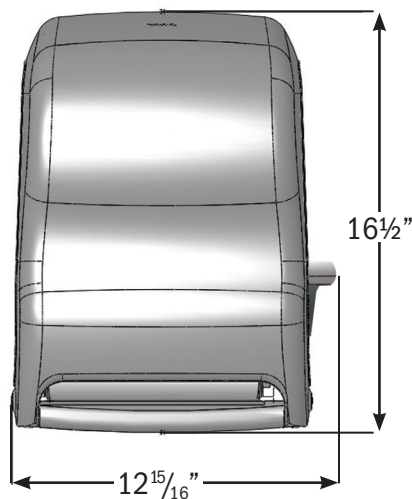

FRONT (inches)