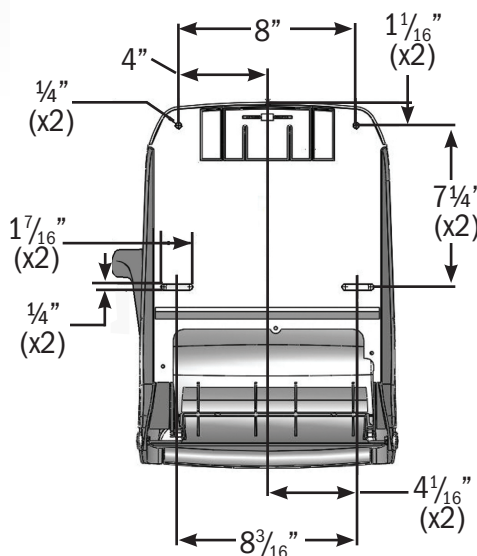

BACK (inches)