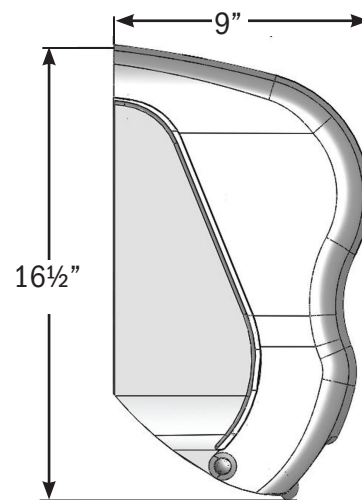

SIDE (inches)