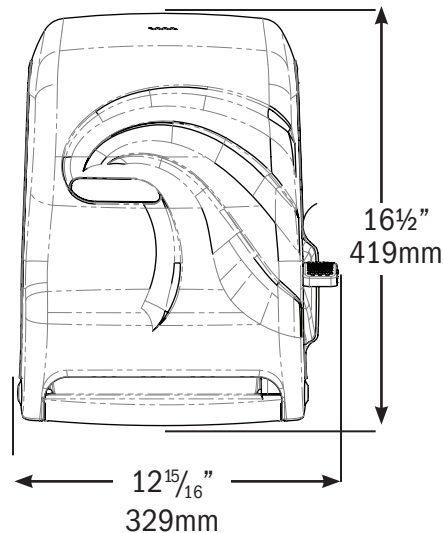

Closure: With lock

Color: Black Pearl, Arctic Blue, White/Clear

Dimensions:

16.5" (L) x 12.94" (W) x 9" (D)
419 mm (L) x 329 mm (W) x 235 mm (D)

Capacity:

(1) 8" (200mm) wide roll; 8" (200mm) diameter
and 4" (100mm) stub roll

Installation: Wall mounted

Closure: With lock

Color:

Black Pearl, Arctic Blue, White Sand

Dimensions:

16.5" (L) x 12.94" (W) x 9" (D)

419mm (L) x 329mm (W) x 235mm (D)

Capacity:

(1) 8" (200mm) wide roll; 8" (200mm) diameter and 4" (100mm) stub roll

Minimum Core Diameter:

1.5" (38mm)

Case Weight: 6.0 lbs (2.72kgs)

Materials:

Base : break resistant plastic

Cover: break resistant plastic

Standard Product Codes:

T1190TBK, T1190TBL, T1190WS,

T1290TBK, T1290TBL, T1290WS

FRONT (inches)

SIDE (inches)

BACK (inches)

San Jamar
Chef Revival
555 Koopman Lane
Elkhorn, Wisconsin 53121
USA
T: +1.262.723.6133
F: +1.262.723.4204
info@sjcr.com