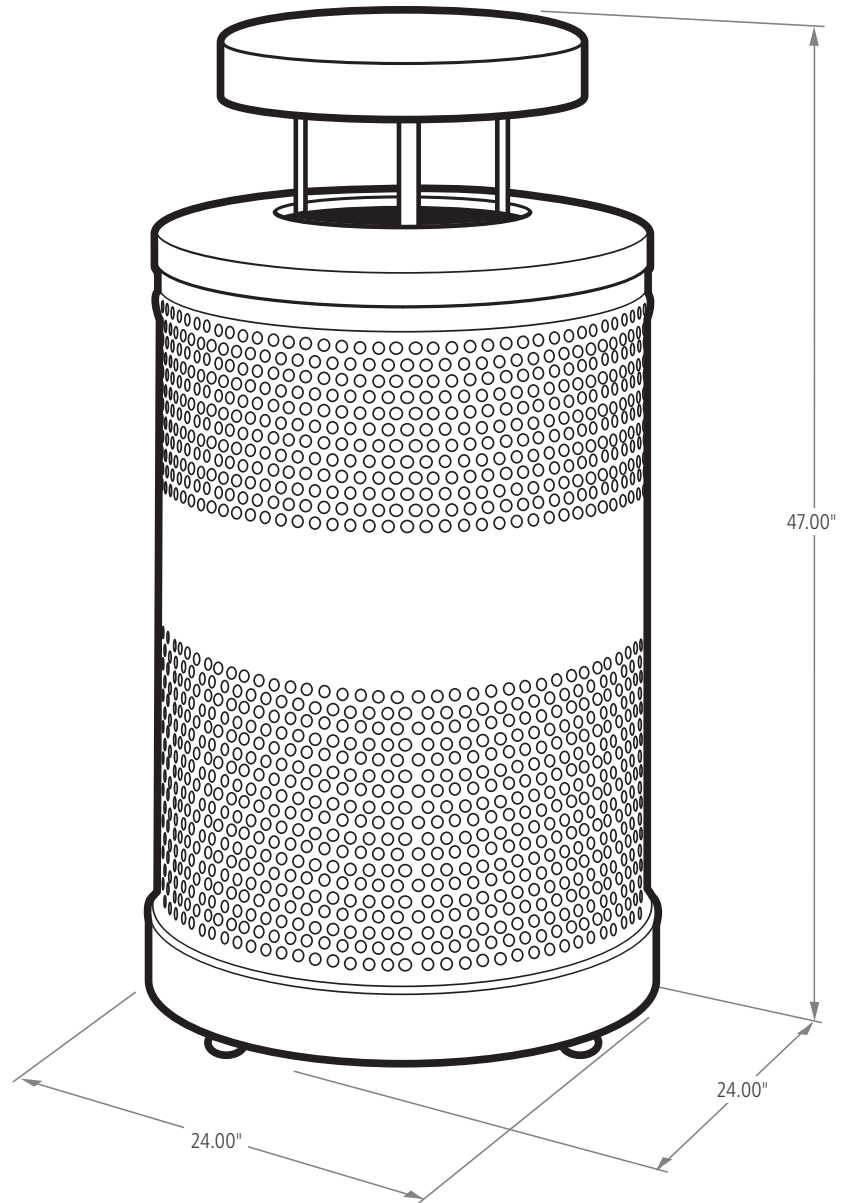

ACCESSORIES

- ▶ Anchoring kits available to secure receptacle in place

ADA COMPLIANT

* 51G SHOWN

GALLONS	LENGTH (in.)	WIDTH (in.)	HEIGHT (in.)
25G	18.00	18.00	36.00
51G* (SHOWN)	24.00	24.00	36.00

BUILD YOUR OWN ▶ RUBBERMAIDCOMMERCIAL.COM/CUSTOMIZE *ize*

BUILD YOUR OWN [▶RUBBERMAIDCOMMERCIAL.COM/CUSTOMIZE](http://RUBBERMAIDCOMMERCIAL.COM/CUSTOMIZE)

CLASSICS

OPEN TOP WITH RAIN HOOD

The heavy-duty Classics decorative refuse container has a perforated steel design for a clean and modern appearance. This container is a smart choice for high-traffic areas and can be used both outdoors and indoors.

FEATURES AND BENEFITS:

FEATURES

- ▶ Weather shield protects against outdoor elements
- ▶ Heavy-gauge, fire-safe perforated steel
- ▶ Leak-proof rigid plastic liner included to contain liquids and keep the surrounding area cleaner
- ▶ Retainer bands discreetly hold liner bags in place and out of sight
- ▶ Lid is fastened to receptacle with a cable, making it easier to collect trash
- ▶ Wide center band is ideal for displaying custom logos
- ▶ Adjustable leg levelers create stability on uneven surfaces
- ▶ Shipped fully assembled

ACCESSORIES

- ▶ Anchoring kits available to secure receptacle in place

ADA COMPLIANT

GALLONS	LENGTH (in.)	WIDTH (in.)	HEIGHT (in.)
51G	24.00	24.00	47.00

BUILD YOUR OWN ▶ RUBBERMAIDCOMMERCIAL.COM/CUSTOMIZE | [ize](#)