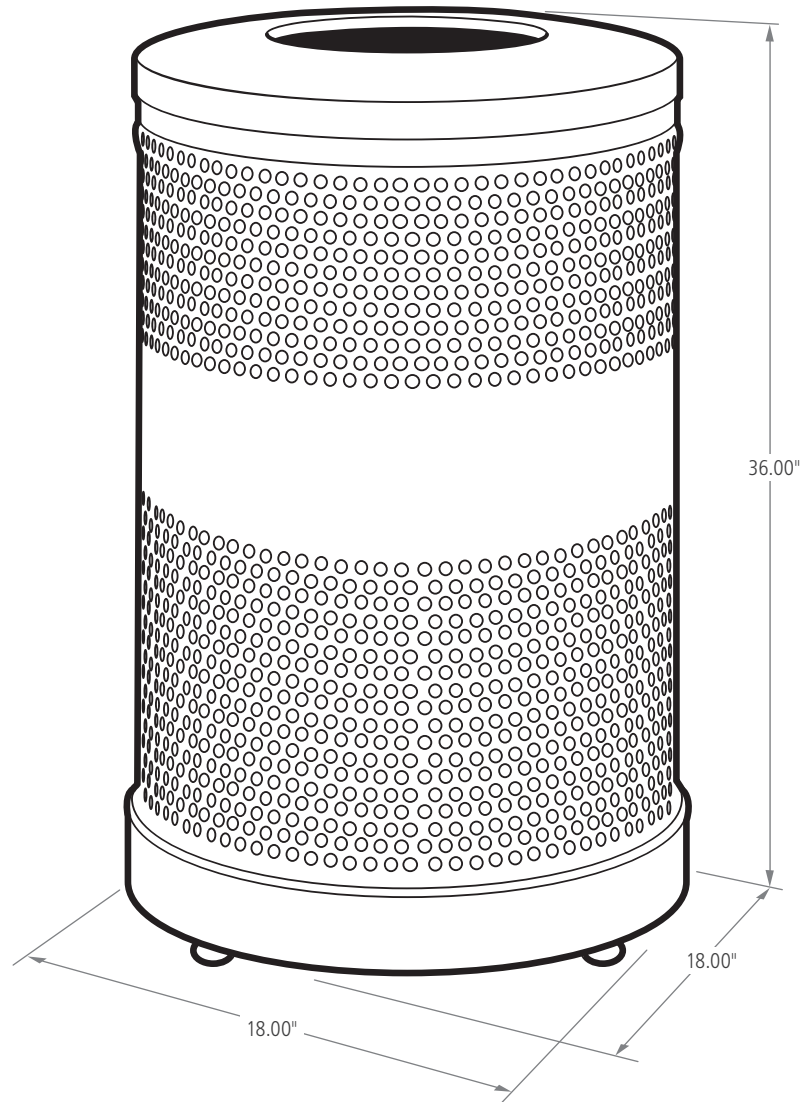

CLASSICS

OPEN TOP

The heavy-duty Classics decorative refuse container has a perforated steel design for a clean and modern appearance. This container is a smart choice for high-traffic areas and can be used both outdoors and indoors.

BUILD YOUR OWN [▶RUBBERMAIDCOMMERCIAL.COM/CUSTOMIZE](http://RUBBERMAIDCOMMERCIAL.COM/CUSTOMIZE)

CLASSICS

OPEN TOP WITH RAIN HOOD

The heavy-duty Classics decorative refuse container has a perforated steel design for a clean and modern appearance. This container is a smart choice for high-traffic areas and can be used both outdoors and indoors.

FEATURES AND BENEFITS:

FEATURES

- ▶ Optional stream identification and lid openings available for recycling compliance
- ▶ Heavy-gauge, fire-safe perforated steel
- ▶ Leak-proof rigid plastic liner included to contain liquids and keep the surrounding area cleaner
- ▶ Retainer bands discreetly hold liner bags in place and out of sight
- ▶ Lid is fastened to receptacle with a cable, making it easier to collect trash
- ▶ Wide center band is ideal for displaying custom logos
- ▶ Adjustable leg levelers create stability on uneven surfaces
- ▶ Shipped fully assembled

ACCESSORIES

- ▶ Anchoring kits available to secure receptacle in place

ADA COMPLIANT

GALLONS	LENGTH (in.)	WIDTH (in.)	HEIGHT (in.)
25G	18.00	18.00	36.00

BUILD YOUR OWN ▶ RUBBERMAIDCOMMERCIAL.COM/CUSTOMIZE ize