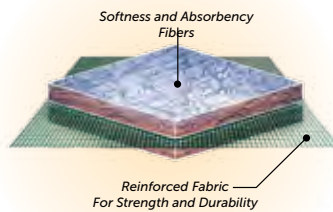

The ideal shop towel replacement system

WYPALL* X80 Wipers are the wipers of choice for the toughest jobs. Take a look and see how WYPALL* X80 Wipers outpace shop towels and rags in every way.

- Pound for pound, absorbs more water and oil than rental shop towels
- Consistent size, shape and cleanliness
- Available in a wide range of dispensing options for your convenience

HYDROKNIT* Technology