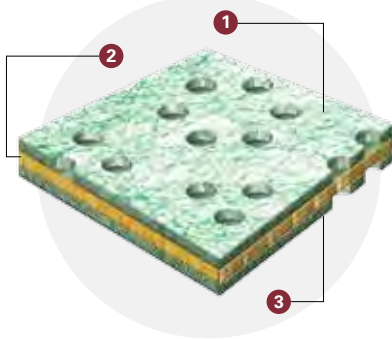

WYPALL* Waterless Cleaning Wipes
Tough on grime, easy on skin

1. Textured surface and advanced cleaning agent efficiently break down and dissolve stubborn dirt and grime
2. Absorbent layer soaks up and holds the dirt preventing it from returning to the hands
3. Smooth surface cleans off any remaining dirt, while leaving the skin coated with moisturizers

WYPALL* Waterless Cleaning Wipes

Code No.	Delivery System	Size (inches)	Size (centimeters)	Fragrance	Color	Put-Up	Dispenser
91371	Bucket	10.5" x 12"	26.6cm x 30.5cm	Orange, Citrus	Green/White	75/6	• 10986
91367	Bucket Refill Bag	10.5" x 12"	26.6cm x 30.5cm	Orange, Citrus	Green/White	75/6	• 10986
58310	Canister	10" x 12"	25.4cm x 30.5cm	Orange, Citrus	Green/White	50/8	• 776018
91054	One-Pack	8" x 10.5"	20.3cm x 26.6cm	Orange, Citrus	Green/White	1/100	• N/A