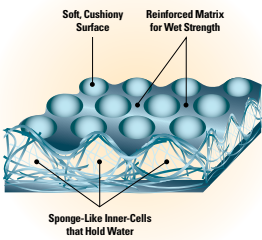

Double Re-Creped Technology

WYPALL* L40 Wipers

Code No.	Delivery System	Color	Size (inches)	Size (centimeters)	Put-Up	Dispenser
05740	POP-UP* Box	Blue	16.4" x 9.8"	41.7cm x 24.9cm	9/100	• 09352
05790	POP-UP* Box	White	16.4" x 9.8"	41.7cm x 24.9cm	9/100	• 09352
03046	POP-UP* Box	White	10" x 9.8"	25.4cm x 24.8cm	9/90	• 09352, 73900
05600	1/4 Fold	White	12.5" x 12"	31.8cm x 30.5cm	12/56	• 09107
05701	1/4 Fold	White	12.5" x 12"	31.8cm x 30.5cm	18/56	• 09107
05776	1/4 Fold	Blue	12.5" x 12"	31.8cm x 30.5cm	12/56	• 09107
05027	Small Roll	White	11" x 10.4"	27.9cm x 26.4cm	24/70	• N/A
05796	Center Pull	White	10" x 13.2"	25.4cm x 33.5cm	2/200	• 09335
05007	Jumbo Roll	White	12.5" x 13.4"	31.8cm x 34cm	1/750	• 80596, 80579

Performance	Solvent Resistance	Absorption Capacity	Wet Strength	Absorption Rate
• Absorbing large liquid spills & leaks • Routine industrial cleaning & maintenance • Removing soils and liquids from face and hands	●●○○○○	●●●●○○	●●○○○○	●●●●○○