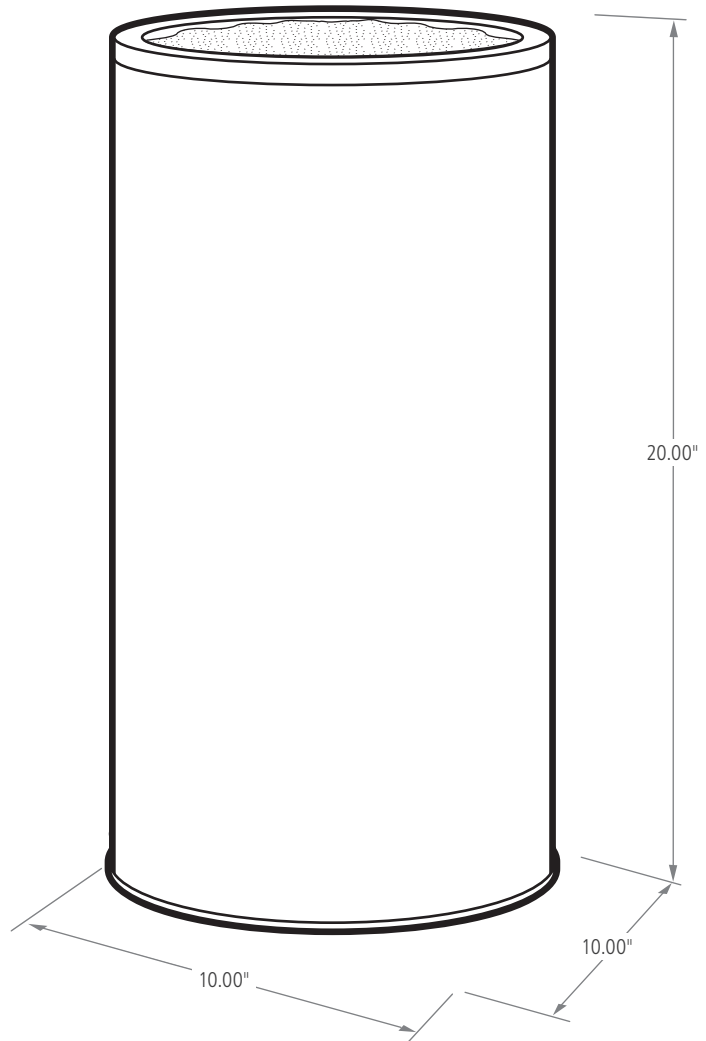

METALLIC

SAND URN

The Metallic decorative refuse container has a sleek design that blends nicely with upscale interiors. A protective vinyl trim is applied on the disposal opening to help withstand the rigors of everyday use.

FEATURES AND BENEFITS:

FEATURES

- Sand pan can be removed from Sand Urn style for easy cleaning and waste disposal
- Heavy-gauge, fire-safe steel
- Leak-proof galvanized or rigid plastic liner included to contain liquids and keep the surrounding area cleaner
- Shipped fully assembled

ADA COMPLIANT

GALLONS	LENGTH (in.)	WIDTH (in.)	HEIGHT (in.)
N/A	10.00	10.00	20.00

build your own ▶ rubbermaidcommercial.com/customize