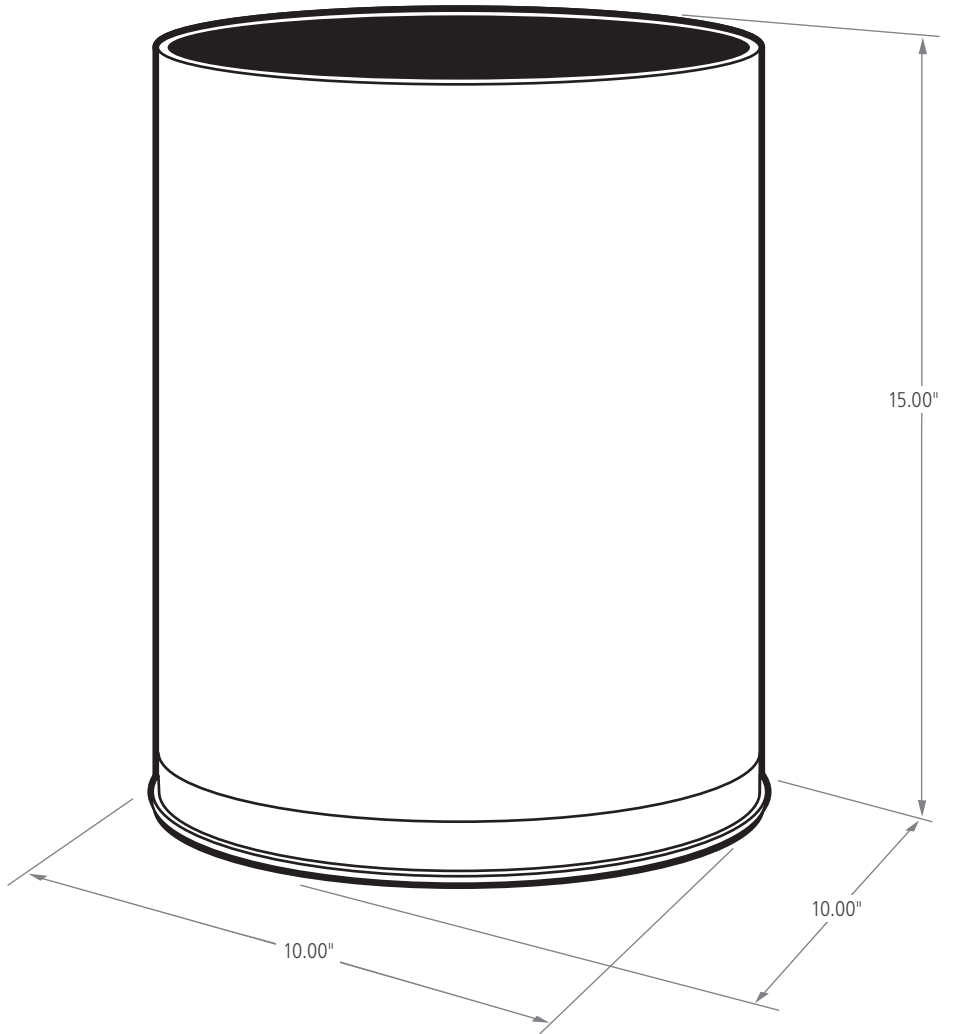

METALLIC

WASTEBASKET

The Metallic decorative refuse container has a sleek design that blends nicely with upscale interiors. A protective vinyl trim is applied on the disposal opening to help withstand the rigors of everyday use.

FEATURES AND BENEFITS:

FEATURES

- The Wastebasket style has a small design that fits easily in tight spaces
- Heavy-gauge, fire-safe steel
- Leak-proof galvanized or rigid plastic liner included to contain liquids and keep the surrounding area cleaner
- Shipped fully assembled

ADA COMPLIANT

CSFM*

GALLONS	LENGTH (in.)	WIDTH (in.)	HEIGHT (in.)
5G	10.00	10.00	15.00

build your own ▶ rubbermaidcommercial.com/customize