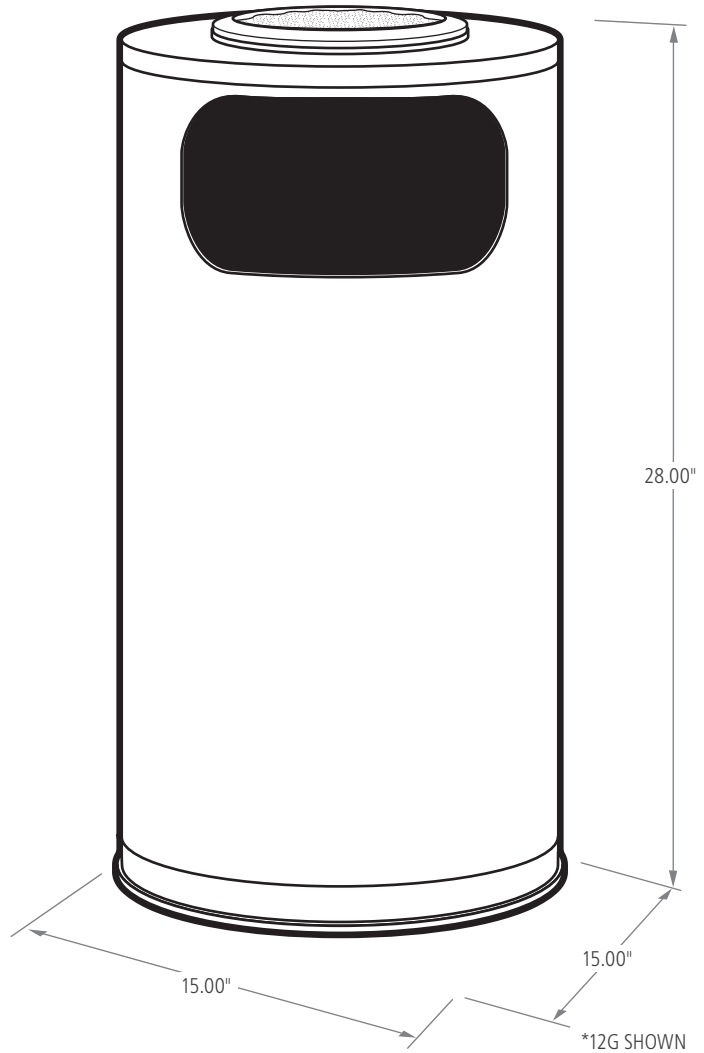

METALLIC

ASH/TRASH

The Metallic decorative refuse container has a sleek design that blends nicely with upscale interiors. A protective vinyl trim is applied on the disposal opening to help withstand the rigors of everyday use.

FEATURES AND BENEFITS:

FEATURES

- Sand pan can be removed from Ash/Trash style for easy cleaning and waste disposal
- Heavy-gauge, fire-safe steel
- Leak-proof galvanized or rigid plastic liner included to contain liquids and keep the surrounding area cleaner
- Shipped fully assembled

ADA COMPLIANT

GALLONS	LENGTH (in.)	WIDTH (in.)	HEIGHT (in.)
12G* (SHOWN)	15.00	15.00	28.00
15G	15.00	15.00	33.50

build your own ▶ rubbermaidcommercial.com/customize