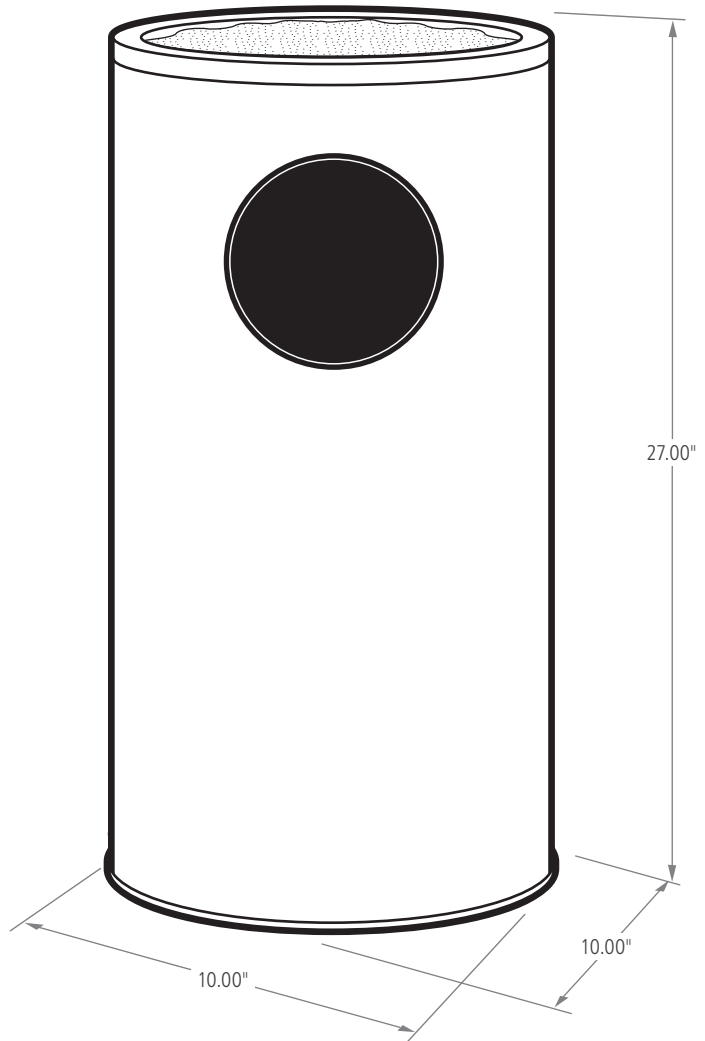

METALLIC

ASH/TRASH SLENDER

The Metallic decorative refuse container has a sleek design that blends nicely with upscale interiors. A protective vinyl trim is applied on the disposal opening to help withstand the rigors of everyday use.

FEATURES AND BENEFITS:

FEATURES

- Sand pan can be removed from Ash/Trash style for easy cleaning and waste disposal
- Heavy-gauge, fire-safe steel
- Leak-proof galvanized or rigid plastic liner included to contain liquids and keep the surrounding area cleaner
- Shipped fully assembled

ADA COMPLIANT

GALLONS	LENGTH (in.)	WIDTH (in.)	HEIGHT (in.)
3.5G	10.00	10.00	27.00

build your own ▶ rubbermaidcommercial.com/customize