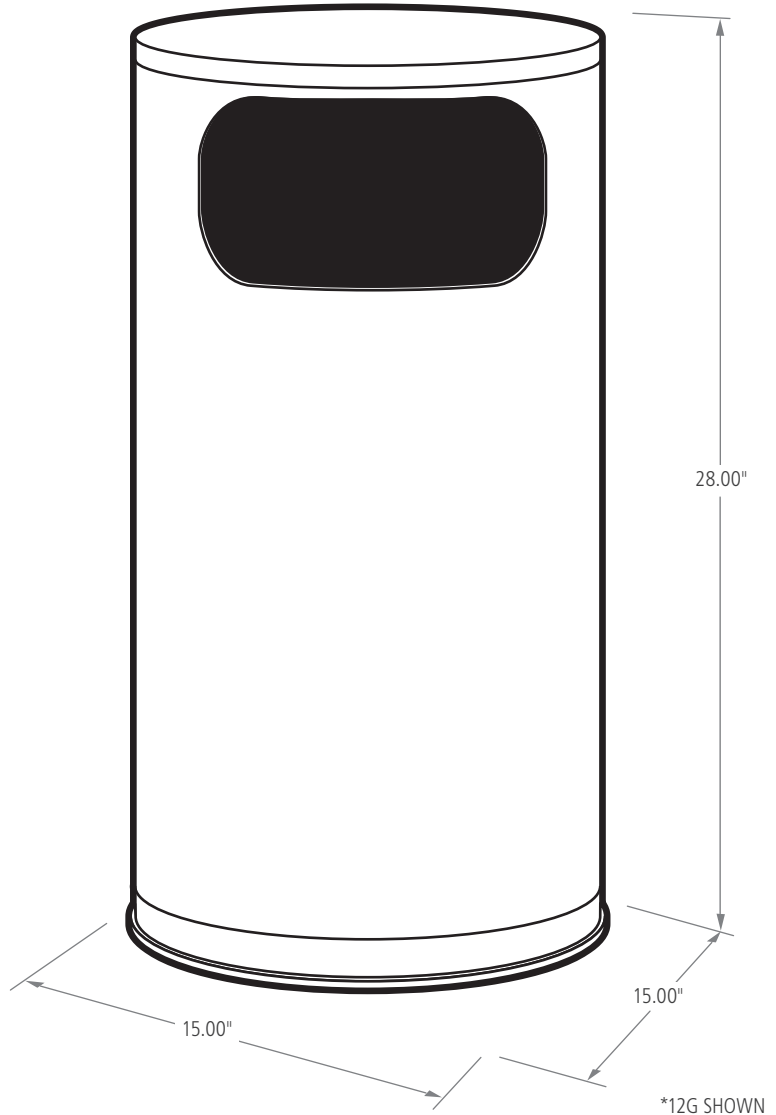

METALLIC

FLAT TOP

The Metallic decorative refuse container has a sleek design that blends nicely with upscale interiors. A protective vinyl trim is applied on the disposal opening to help withstand the rigors of everyday use.

FEATURES AND BENEFITS:

FEATURES

- Heavy-gauge, fire-safe steel
- Leak-proof galvanized or rigid plastic liner included to contain liquids and keep the surrounding area cleaner
- Shipped fully assembled

ADA COMPLIANT

GALLONS	LENGTH (in.)	WIDTH (in.)	HEIGHT (in.)
12G* (SHOWN)	15.00	15.00	28.00
15G	15.00	15.00	33.50

build your own ▶ rubbermaidcommercial.com/customize