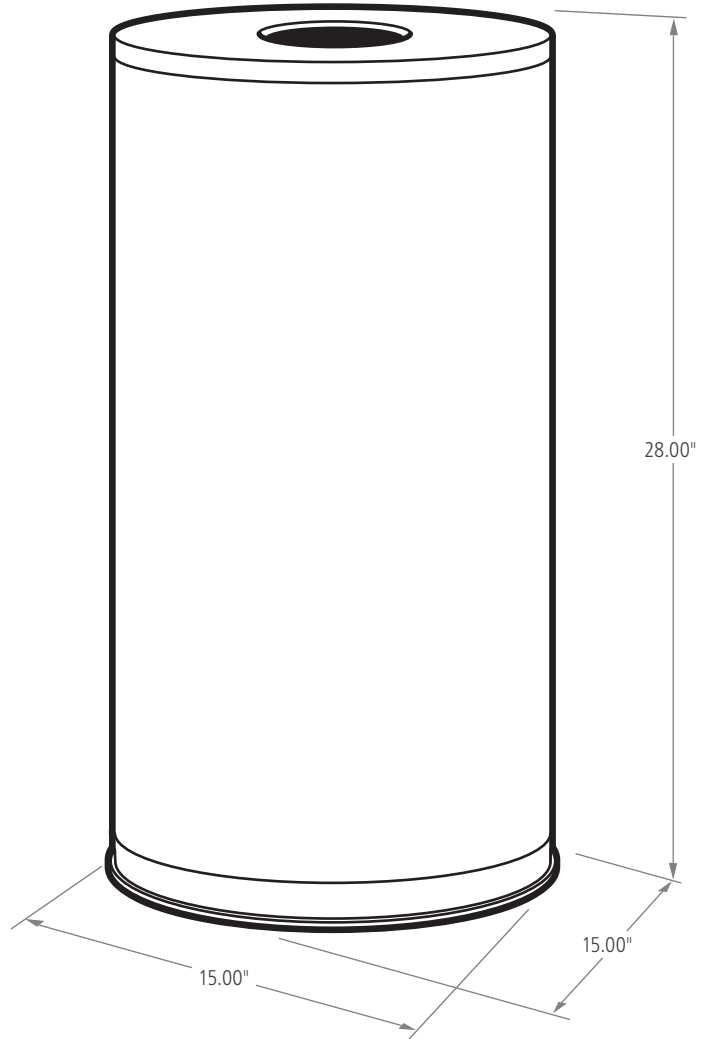

CSFM

ADA COMPLIANT

GALLONS	LENGTH (in.)	WIDTH (in.)	HEIGHT (in.)
15G	15.00	15.00	28.00

build your own ▶ rubbermaidcommercial.com/customize

METALLIC

OPEN TOP

STANDARD COLOR OPTIONS

SKU #	DESCRIPTION	LINER	COLOR	GALLONS	WEIGHT (lbs.)	LENGTH (in.)	WIDTH (in.)	HEIGHT (in.)
FGCC16SSSGL	METALLIC OPEN TOP 56L/15G	PLASTIC	STAINLESS STEEL	15	26.00	15.00	15.00	28.00
FGCC1610GLBK	METALLIC OPEN TOP 56L/15G	PLASTIC	BLACK GLOSS WITH BRASS TRIM	15	26.00	15.00	15.00	28.00
FGCC16EGLBK	METALLIC OPEN TOP 56L/15G	PLASTIC	BLACK GLOSS	15	26.00	15.00	15.00	28.00
FGCC16MCGL	METALLIC OPEN TOP 56L/15G	PLASTIC	MIRROR CHROME	15	26.00	15.00	15.00	28.00
FGCC16BSGL	METALLIC OPEN TOP 56L/15G	PLASTIC	SATIN BRASS STAINLESS STEEL	15	26.00	15.00	15.00	28.00