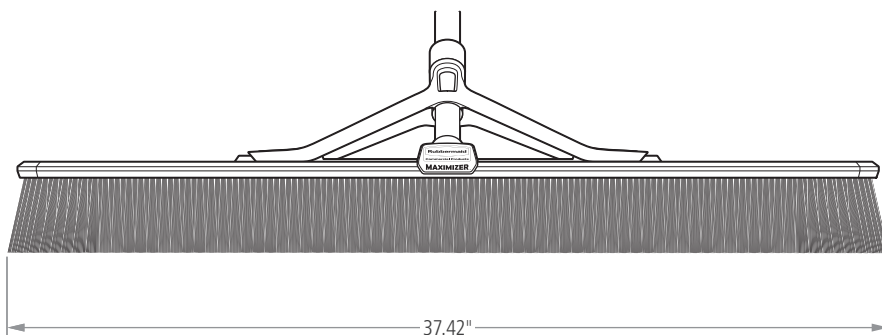

MAXIMIZER™

PUSH-TO-CENTER BROOM

ANGLED SIDES

The Maximizer™ Push-to-Center Broom is engineered with angled sides that capture more debris per stroke.*

*vs. standard Rubbermaid Commercial Products push brooms

Features and Benefits:

- Angled sides capture more debris per stroke* (vs. standard RCP push brooms)
- Polypropylene foam block resists cracking, splitting, warping and rotting
- Lightweight steel handle with supporting yoke holds up to repeated use
- Molded comfort handle reduces strain
- Built-in hang hole for convenient storage
- Available in two sizes: 18 in. and 36 in

PUSH-TO-CENTER BROOM

18" Push-To-Center Broom

36" Push-To-Center Broom

Unit Packaged Dimensions

SKU #	DESCRIPTION	COLOR	LENGTH IN	WIDTH IN	HEIGHT IN	WEIGHT LB	PACK SIZE
2018727	MAXIMIZER™ PUSH-TO-CENTER BROOM - 18" MP	BLACK	58.13	8.25	7.75	2.50	6
2018728	MAXIMIZER™ PUSH-TO-CENTER BROOM - 36" MP	BLACK	58.13	8.25	8.75	3.30	6
2018729	MAXIMIZER™ PUSH-TO-CENTER BROOM - 18" FINE	GRAY	58.13	8.25	7.75	2.50	6
2018730	MAXIMIZER™ PUSH-TO-CENTER BROOM - 36" FINE	GRAY	58.13	8.25	8.75	3.30	6