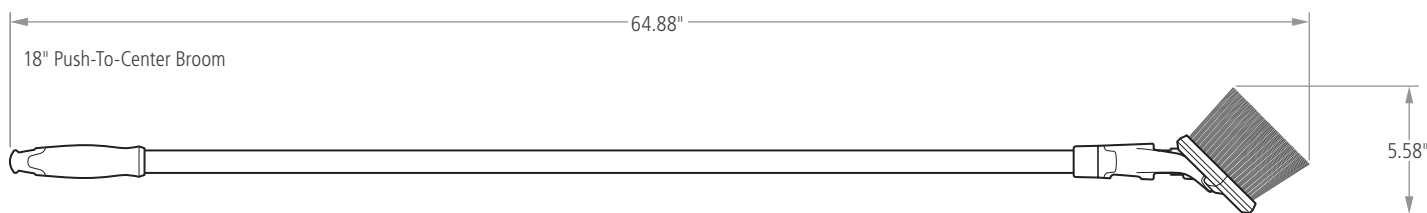

MAXIMIZER™

PUSH-TO-CENTER BROOM

ANGLED SIDES

The Maximizer™ Push-to-Center Broom is engineered with angled sides that capture more debris per stroke.*

*vs. standard Rubbermaid Commercial Products push brooms

Features and Benefits:

- Angled sides capture more debris per stroke* (vs. standard RCP push brooms)
- Polypropylene foam block resists cracking, splitting, warping and rotting
- Lightweight steel handle with supporting yoke holds up to repeated use
- Molded comfort handle reduces strain
- Built-in hang hole for convenient storage
- Available in two sizes: 18 in. and 36 in

PUSH-TO-CENTER BROOM

18" Push-To-Center Broom

36" Push-To-Center Broom

Unit Packaged Dimensions

SKU #	DESCRIPTION	COLOR	LENGTH IN	WIDTH IN	HEIGHT IN	WEIGHT LB	PACK SIZE
2018727	MAXIMIZER™ PUSH-TO-CENTER BROOM - 18" MP	BLACK	58.13	8.25	7.75	2.50	6
2018728	MAXIMIZER™ PUSH-TO-CENTER BROOM - 36" MP	BLACK	58.13	8.25	8.75	3.30	6
2018729	MAXIMIZER™ PUSH-TO-CENTER BROOM - 18" FINE	GRAY	58.13	8.25	7.75	2.50	6
2018730	MAXIMIZER™ PUSH-TO-CENTER BROOM - 36" FINE	GRAY	58.13	8.25	8.75	3.30	6