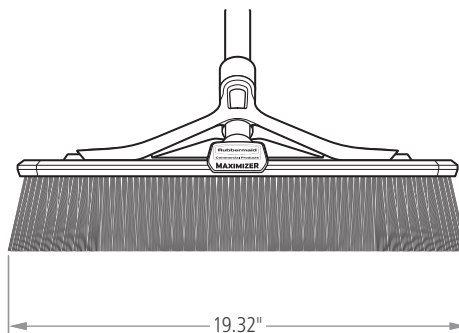

MAXIMIZER™

The new Maximizer™ cleaning tools from Rubbermaid Commercial Products help workers save time by reducing steps in a task, reducing the time of a step and reducing user effort. Engineered to last and designed to perform in a variety of common spaces, Maximizer™ cleaning tools deliver fast, consistent results shift after shift.

Features and Benefits:

- Angled sides capture more debris per stroke* (vs. standard RCP push brooms)
- Polypropylene foam block resists cracking, splitting, warping and rotting
- Lightweight steel handle with supporting yoke holds up to repeated use
- Molded comfort handle reduces strain
- Built-in hang hole for convenient storage
- Available in two sizes: 18 in. and 36 in

Two Bristle Type Options:

- Multipurpose – Durable polypropylene bristles can be used on smooth and rough surfaces, effectively sweeping different debris types
- Fine – PVC bristles remove fine dirt and debris on smooth, polished surfaces

PUSH-TO-CENTER BROOM

18" Push-To-Center Broom