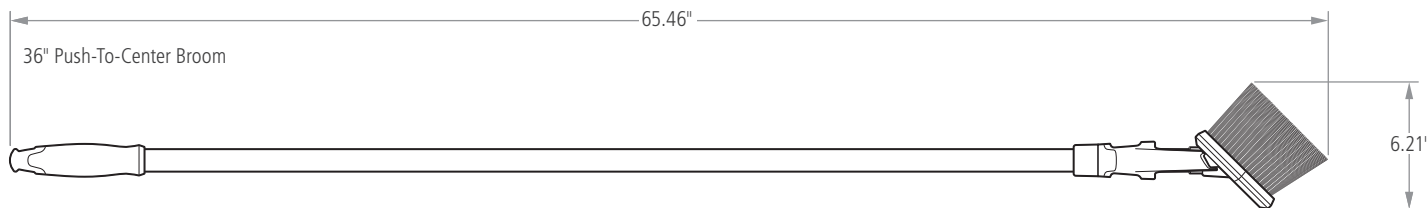

MAXIMIZER™

PUSH-TO-CENTER BROOM

ANGLED SIDES

The Maximizer™ Push-to-Center Broom is engineered with angled sides that capture more debris per stroke.*

*vs. standard Rubbermaid Commercial Products push brooms

Features and Benefits:

- Angled sides capture more debris per stroke* (vs. standard RCP push brooms)
- Polypropylene foam block resists cracking, splitting, warping and rotting
- Lightweight steel handle with supporting yoke holds up to repeated use
- Molded comfort handle reduces strain
- Built-in hang hole for convenient storage
- Available in two sizes: 18 in. and 36 in

PUSH-TO-CENTER BROOM

18" Push-To-Center Broom

36" Push-To-Center Broom

Unit Packaged Dimensions

SKU #	DESCRIPTION	COLOR	LENGTH IN	WIDTH IN	HEIGHT IN	WEIGHT LB	PACK SIZE
2018727	MAXIMIZER™ PUSH-TO-CENTER BROOM - 18" MP	BLACK	58.13	8.25	7.75	2.50	6
2018728	MAXIMIZER™ PUSH-TO-CENTER BROOM - 36" MP	BLACK	58.13	8.25	8.75	3.30	6
2018729	MAXIMIZER™ PUSH-TO-CENTER BROOM - 18" FINE	GRAY	58.13	8.25	7.75	2.50	6
2018730	MAXIMIZER™ PUSH-TO-CENTER BROOM - 36" FINE	GRAY	58.13	8.25	8.75	3.30	6