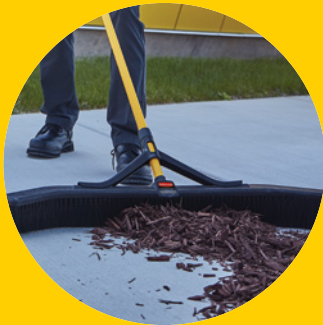

MAXIMIZER™

PUSH-TO-CENTER BROOM

ANGLED SIDES

The Maximizer™ Push-to-Center Broom is engineered with angled sides that capture more debris per stroke.*

*vs. standard Rubbermaid Commercial Products push brooms

IMPROVED DEBRIS

COLLECTION

The unique design creates a centralized debris pile for fast cleanup.

AVAILABLE IN FINE AND

MULTIPURPOSE BRISTLES

Durable polypropylene bristles can be used on smooth and rough surfaces, effectively sweeping dry and wet debris. PVC bristles remove fine dirt and debris on smooth, polished surfaces.

Features and Benefits:

- Angled sides capture more debris per stroke* (vs. standard RCP push brooms)
- Polypropylene foam block resists cracking, splitting, warping and rotting
- Lightweight steel handle with supporting yoke holds up to repeated use
- Molded comfort handle reduces strain
- Built-in hang hole for convenient storage
- Available in two sizes: 18 in. and 36 in