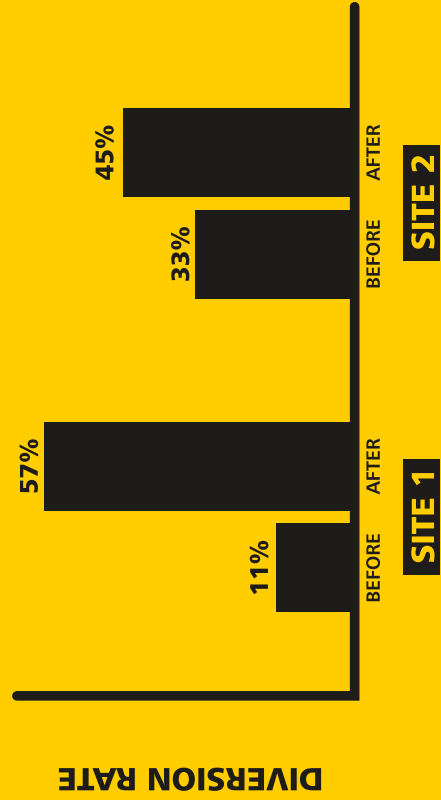

SlimJim[®]

SLIM JIM[®]

RECYCLING STATION

SlimJim[®]

INCREASE RECYCLING EFFECTIVENESS

IN-FIELD STUDY YIELDED HIGH DIVERSION RATES

Improving recycling effectiveness has a positive environmental impact, helps facilities achieve sustainability initiatives, and can lead to cost savings. An in-field trial that utilized

HINGED LID INSERTS
Accommodate larger-sized recycling material.

VENTING CHANNELS
Make removing liners from both the 33G and 23G bases up to 75% easier.

INTUITIVE

RECYCLING

If you're new to color coding, we suggest the color and waste stream pairings below: