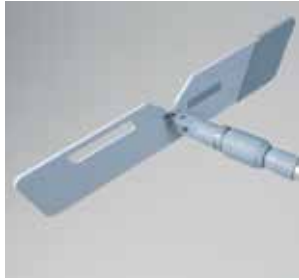

Trapezoid shape

- Ideal for corners, stairs and hard-to-reach spaces
- Flexible end makes mop changes easier