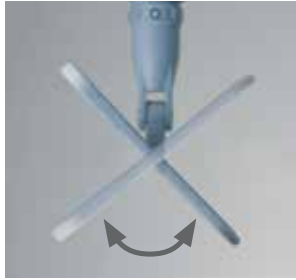

Swep Duo – a close-up.

In every detail, the Swep Duo System is designed for ergonomic and economic cleaning. And due to the high quality of both hardware and mops, Swep Duo System will be an investment that pays off – both in the short and long. Swep Duo System is also compatible with other Swep products. Please contact your Vileda Professional representative for further information.

Two-sided flip-frame

- Doubles the cleaning area
- Just flip the frame around and keep on cleaning!