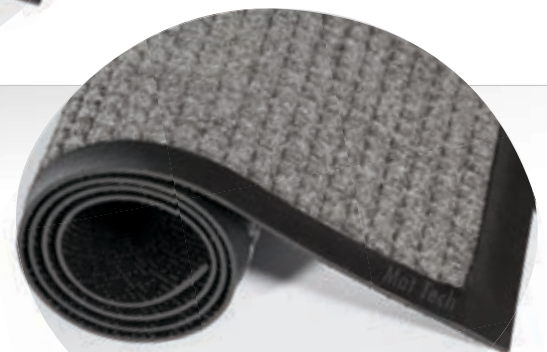

OTHERS

#270  
ECOPLUS™

MOLDED  
RUBBER

CHARCOAL

MIDNIGHT BLUE

GRANITE

- For indoor vestibule and lobby with medium traffic of up to 500 people/day e.g.: car dealerships, churches, small retail stores, restaurants...
- Unique elevated V-pattern construction scrapes shoes and holds dirt beneath shoe level, while wiping moisture
- Raised borders act as a water dam and prevent water from spilling onto floor
- Skid-resistant rubber backing will effectively grip mat to the floor
- Made from 100% recycled plastic bottles and 20% post-consumer tires

WALNUT

Scrapes Dirt

Absorbs Water

Resists Crushing

In comparison to all our mats.

**SPECS:** 3/8" thick, P.E.T. needlepunched surface, rubber backing/borders, total weight 0.63 lb/ft<sup>2</sup>

**WARRANTY:** Limited 1 year

**CUSTOM MATS:** 2'11" wide from 10' through 19'11" / 3'9" wide from 8' through 19'11" / 5'11" wide from 6' through 19'11"

OTHERS

#250  
SUPER-SOAKER™

MOLDED  
RUBBER

WALNUT

CHARCOAL

GREY

- For indoor vestibule and lobby with medium traffic up to 500 people/day e.g.: car dealerships, churches, small retail stores, restaurants...
- Elevated construction scrapes shoes and holds dirt beneath shoe level, while wiping moisture
- Raised borders act as a water dam and prevent water from spilling onto floor
- Skid-resistant rubber backing will effectively grip mat to the floor

Scrapes Dirt

Absorbs Water

Resists Crushing

In comparison to all our mats.

**SPECS:** 3/8" thick, polypropylene needlepunched surface, rubber backing/borders, total weight 0.63 lb/ft<sup>2</sup>

**WARRANTY:** Limited 1 year