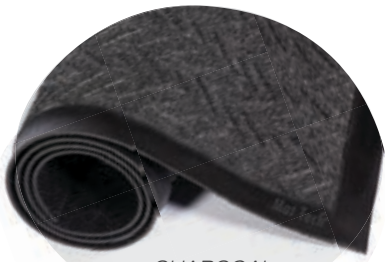

OTHERS

#270  
ECOPLUS™

MOLDED  
RUBBER

CHARCOAL

MIDNIGHT BLUE

GRANITE

- For indoor vestibule and lobby with medium traffic of up to 500 people/day e.g.: car dealerships, churches, small retail stores, restaurants...
- Unique elevated V-pattern construction scrapes shoes and holds dirt beneath shoe level, while wiping moisture
- Raised borders act as a water dam and prevent water from spilling onto floor
- Skid-resistant rubber backing will effectively grip mat to the floor
- Made from 100% recycled plastic bottles and 20% post-consumer tires

WALNUT

Scrapes Dirt

Absorbs Water

Resists Crushing

In comparison to all our mats.

**SPECS:** 3/8" thick, P.E.T. needlepunched surface, rubber backing/borders, total weight 0.63 lb/ft<sup>2</sup>

**WARRANTY:** Limited 1 year

**CUSTOM MATS:** 2'11" wide from 10' through 19'11" / 3'9" wide from 8' through 19'11" / 5'11" wide from 6' through 19'11"

OTHERS

#250  
SUPER-SOAKER™

MOLDED  
RUBBER

WALNUT

CHARCOAL

GREY

- For indoor vestibule and lobby with medium traffic up to 500 people/day e.g.: car dealerships, churches, small retail stores, restaurants...
- Elevated construction scrapes shoes and holds dirt beneath shoe level, while wiping moisture
- Raised borders act as a water dam and prevent water from spilling onto floor
- Skid-resistant rubber backing will effectively grip mat to the floor

Scrapes Dirt

Absorbs Water

Resists Crushing

In comparison to all our mats.

**SPECS:** 3/8" thick, polypropylene needlepunched surface, rubber backing/borders, total weight 0.63 lb/ft<sup>2</sup>

**WARRANTY:** Limited 1 year