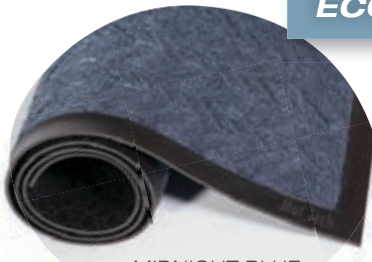

OTHERS

#270  
ECOPLUS™

MOLDED  
RUBBER

CHARCOAL

MIDNIGHT BLUE

GRANITE

- For indoor vestibule and lobby with medium traffic of up to 500 people/day e.g.: car dealerships, churches, small retail stores, restaurants...
- Unique elevated V-pattern construction scrapes shoes and holds dirt beneath shoe level, while wiping moisture
- Raised borders act as a water dam and prevent water from spilling onto floor
- Skid-resistant rubber backing will effectively grip mat to the floor
- Made from 100% recycled plastic bottles and 20% post-consumer tires

WALNUT

Scrapes Dirt

Absorbs Water

Resists Crushing

In comparison to all our mats.

**SPECS:** 3/8" thick, P.E.T. needlepunched surface, rubber backing/borders, total weight 0.63 lb/ft<sup>2</sup>

**WARRANTY:** Limited 1 year

**CUSTOM MATS:** 2'11" wide from 10' through 19'11" / 3'9" wide from 8' through 19'11" / 5'11" wide from 6' through 19'11"

OTHERS

#250  
SUPER-SOAKER™

MOLDED  
RUBBER

WALNUT

CHARCOAL

GREY

- For indoor vestibule and lobby with medium traffic up to 500 people/day e.g.: car dealerships, churches, small retail stores, restaurants...
- Elevated construction scrapes shoes and holds dirt beneath shoe level, while wiping moisture
- Raised borders act as a water dam and prevent water from spilling onto floor
- Skid-resistant rubber backing will effectively grip mat to the floor

Scrapes Dirt

Absorbs Water

Resists Crushing

In comparison to all our mats.

**SPECS:** 3/8" thick, polypropylene needlepunched surface, rubber backing/borders, total weight 0.63 lb/ft<sup>2</sup>

**WARRANTY:** Limited 1 year