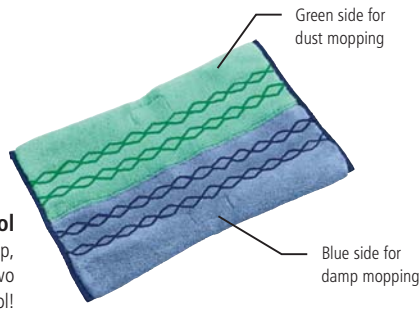

Rubbermaid PULSE™ Microfiber Floor Cleaning System with Double-Sided Frame

The PULSE™ Double-Sided Mopping Kit combines dust and wet mopping with no downtime switching tools. Simply flip the mop over to transition from dry cleaning to wet mopping. The onboard reservoir eliminates the need for filling and emptying buckets.

Or, use with double-sided microfiber damp mops to double the number of square feet cleaned without replacing the mop.

1835529 Rubbermaid PULSE™ Floor Cleaning Kit with Double-Sided Frame

Includes:
Trigger Handle with Fluid Reservoir,
one Double-Sided Folding Frame, and
two microfiber dust and wet mops.

ONBOARD FLUID RESERVOIR
High-capacity refillable reservoir holds enough solution to clean up to 850 sq ft of floor space. Reservoir windows allow easy monitoring of fluid level.

TRIGGER HANDLE
Red ergonomic trigger handle dispenses three streams of cleaning solution with each press.

LIGHTWEIGHT CONSTRUCTION
Weighs only 4 lbs when fully loaded with solution.

2 Jobs, 1 Tool
Simply dust mop, flip, and damp mop—accomplish two tasks with only one tool!