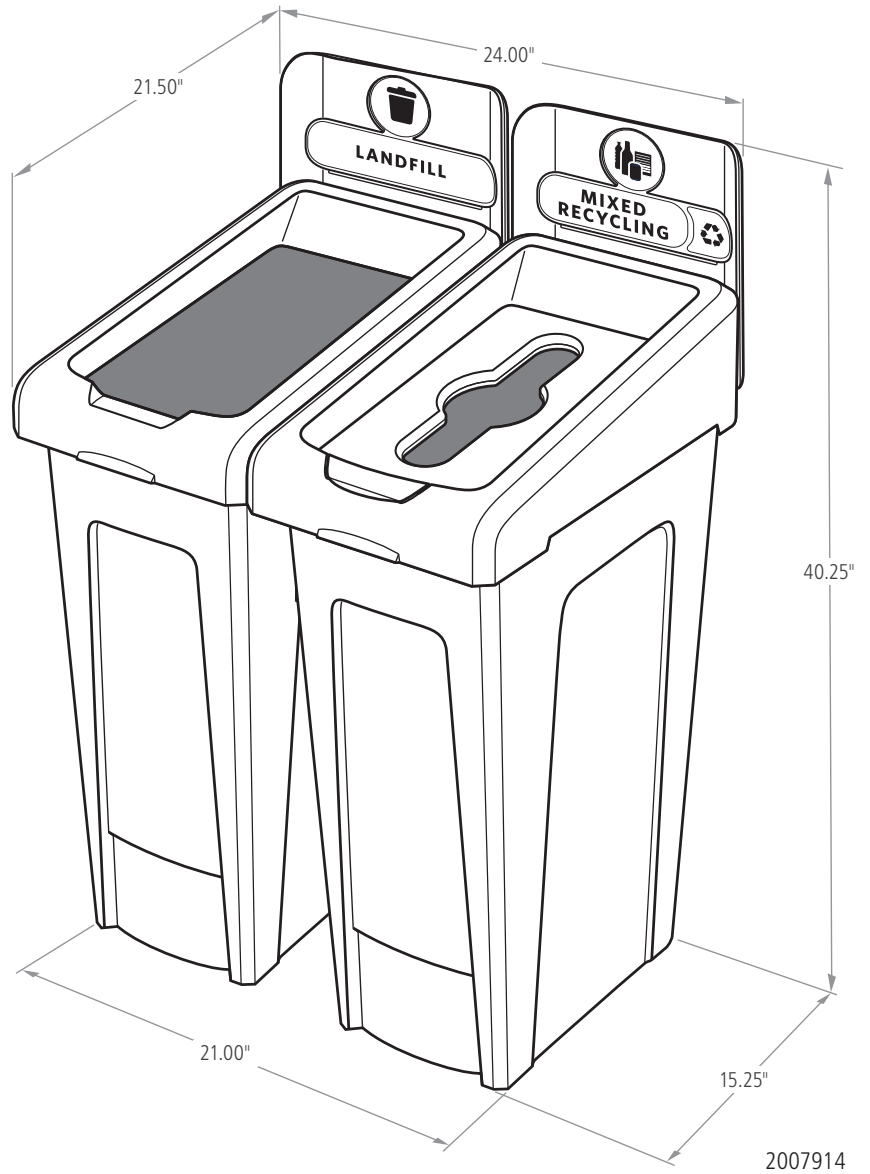

Features and Benefits:

- Simple and durable execution. Components snap in place without the use of hardware
- Hinging lid inserts are optimized to fit any size recyclable
- Venting channels for easy liner removal and a cinch grip to secure and hide liner bags

COLORS AVAILABLE

Black/Blue, Black/Yellow

Material Composition:

Base: Polyethylene blend
 Lid: Polyethylene blend
 Connector: Polypropylene
 Billboard: Polypropylene
 Lid insert: Polypropylene

SLIM JIM[®] RECYCLING STATION 2-STREAM KIT