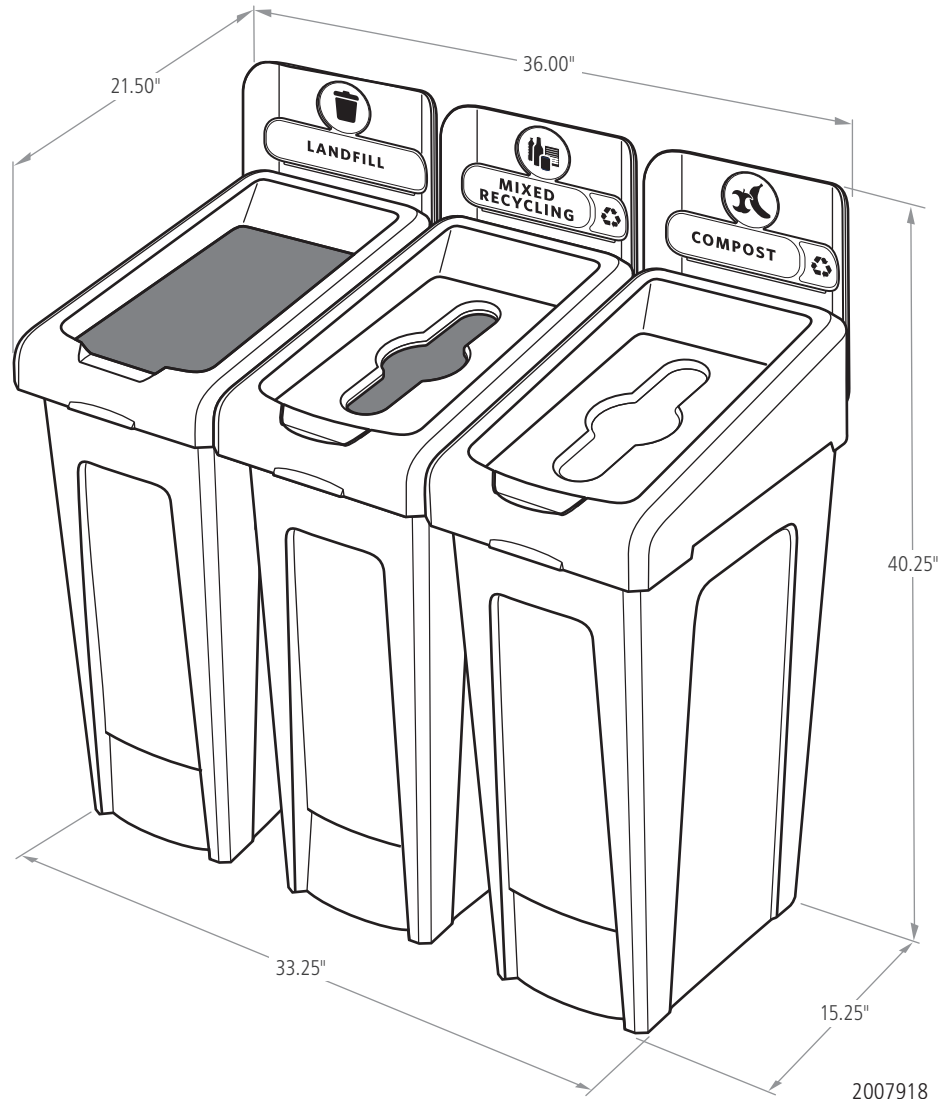

SLIM JIM® RECYCLING STATION 3-STREAM KIT

An adaptable recycling solution offers a front-of-house look with smart functionality.

Features and Benefits:

- Simple and durable execution. Components snap in place without the use of hardware
- Hinging lid inserts are optimized to fit any size recyclable
- Venting channels for easy liner removal and a cinch grip to secure and hide liner bags

COLORS AVAILABLE

Black/Blue/Yellow, Black/Blue/Green

Material Composition:

Base: Polyethylene blend
Lid: Polyethylene blend
Connector: Polypropylene
Billboard: Polypropylene
Lid insert: Polypropylene

2007918

SLIM JIM® RECYCLING STATION 3-STREAM KIT

SKU #	DESCRIPTION	COLOR	CAPACITY GAL	LENGTH IN	WIDTH IN	HEIGHT IN	PACK SIZE
2007917	3-STREAM STATION LANDFILL/PAPER/BOTTLES/CANS	BLACK/BLUE/YELLOW	23/23/23	21.50	36.00	40.25	1
2007918	3-STREAM STATION LANDFILL/MIXED RECYCLING/COMPOST	BLACK/BLUE/GREEN	23/23/23	21.50	36.00	40.25	1

162707 |

©2017 Rubbermaid Commercial Products LLC
8900 Northpointe Executive Park Drive, Huntersville, NC 28078