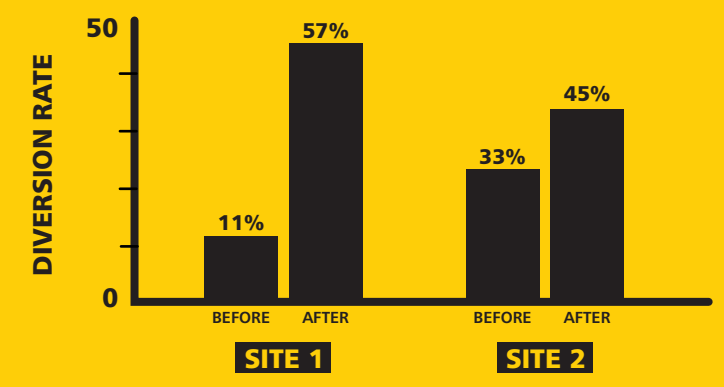

SlimJim

SLIM JIM[®]

RECYCLING

STATION

SlimJim

INCREASE RECYCLING EFFECTIVENESS

IN-FIELD STUDY YIELDED HIGH DIVERSION RATES

Improving recycling effectiveness has a positive environmental impact, helps facilities achieve sustainability initiatives and can lead to cost savings. Slim Jim® Recycling Station is proven to increase recycling effectiveness.