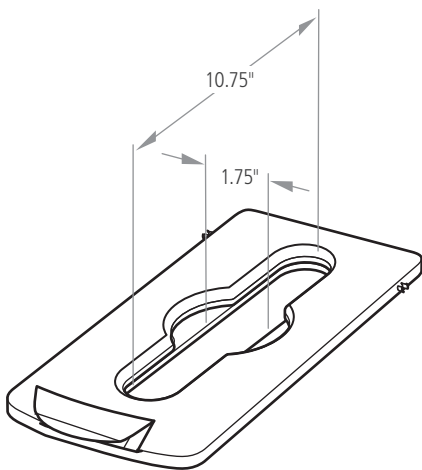

COLORS AVAILABLE

Red, Yellow, Green, Blue, Black, Dark Grey, Brown

Material Composition:

Polypropylene

Compatibility:

- Compatible with Slim Jim® Recycling Station Starter Kit and Slim Jim® Recycling Station Billboards