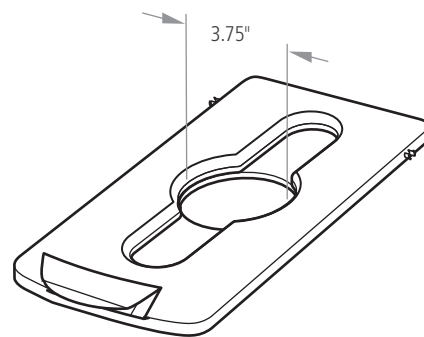

COLORS AVAILABLE

Red, Yellow, Green, Blue, Black, Dark Grey, Brown

Material Composition:

Polypropylene

Compatibility:

- Compatible with Slim Jim® Recycling Station Starter Kit and Slim Jim® Recycling Station Billboards