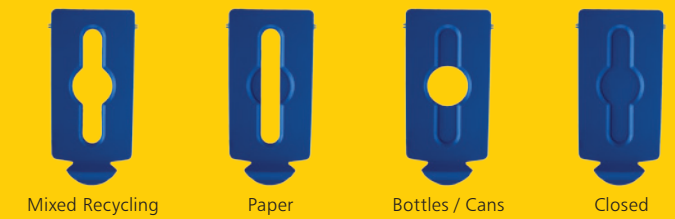

7 COLORS

Color-coding creates consistent visual cues for patrons and staff when sorting recyclables.

4 LID OPTIONS

Restrictive lid shapes ensure the right recyclables get into the right bins. For an open top option, no insert needed.