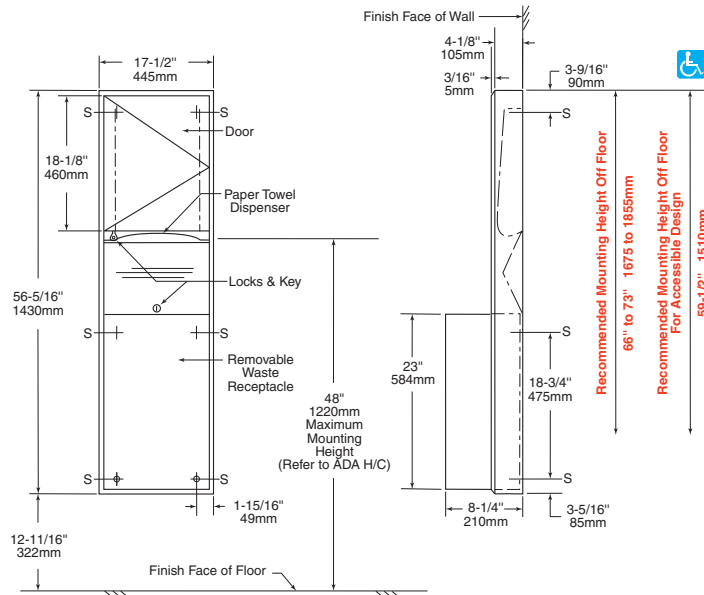

Technical Data

ClassicSeries® SURFACE-MOUNTED CONVERTIBLE PAPER TOWEL DISPENSER AND WASTE RECEPTACLE

B-3949

MATERIALS:

Cabinet — 18-8, type-304, heavy-gauge stainless steel. Welded construction. Exposed surfaces have satin-finish.

Door — 18-8, type-304, 22-gauge (0.8mm) stainless steel with satin-finish. Double-pan-back construction. Secured to cabinet with a full-length stainless steel piano-hinge. Equipped with a semi-concealed tumbler lock keyed like other Bobrick washroom accessories.

Waste Receptacle — 18-8, type-304, 22-gauge (0.8mm) stainless steel with satin-finish. Front and sides of bottom and all top edges are hemmed for safe handling. Secured to cabinet with a tumbler lock keyed like other Bobrick washroom accessories. Capacity: 12-gal. (45.5-L).

SPECIFICATION:

Surface-mounted convertible paper towel dispenser and waste receptacle shall be type-304 stainless steel with welded construction; exposed surfaces shall have satin finish. Flange shall be drawn and beveled, one-piece, seamless construction. Door shall be secured to cabinet with a full-length stainless steel piano-hinge and equipped with a semi-concealed tumbler lock keyed like other Bobrick washroom accessories. Paper towel dispenser shall dispense 600 C-fold or 800 multifold paper towels. Removable waste receptacle shall be secured to cabinet with a tumbler lock, have front and side edges of bottom and all top edges hemmed for safe handling, and shall have a minimum capacity of 12-gal. (45.5-L).