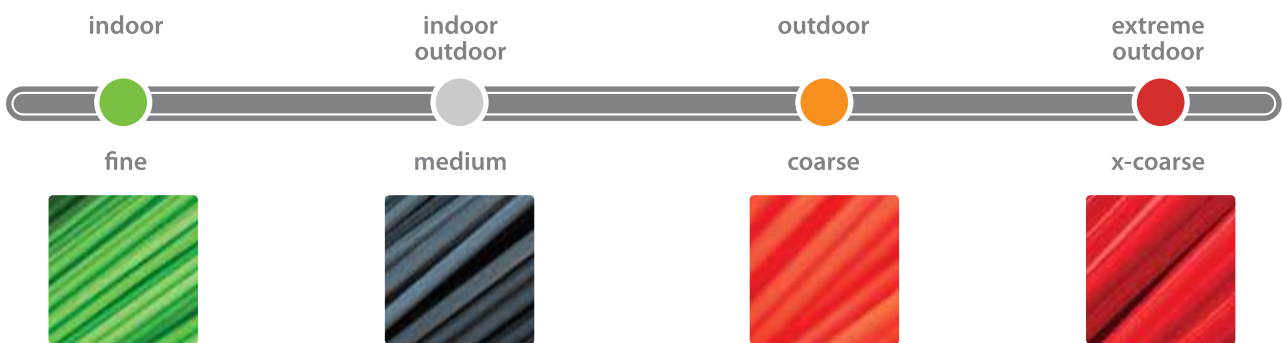

Best performing, longest wearing broom for the toughest workplaces.

agf professional™ push brooms

AGF Professional push brooms are Canada's toughest braced brooms because they are made with quality components. The strong bolt-on handle is reversible to encourage even wear of the fibres and when properly maintained, doubles the life of the broom. The steel brace helps to eliminate broken hardware and worn threads. Quality synthetic fibres are oil and solvent resistant and have excellent memory (the ability to return to their original shape). Put this durable braced broom to the test in your workplace.

features and benefits

- Fibres are colour-coded to quickly identify the sweeping action/stiffness of the bristles.
- Bolt-on handle is reversible for even wear of fibres resulting in a longer broom life.
- 60 inch x 1 1/8 inch hardwood handle is the strongest available.