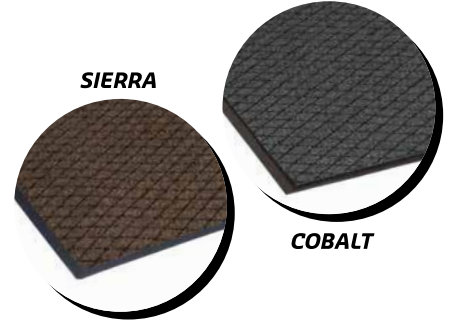

# CAMBRIDGE

PRESTIGE

WIPER / SCRAPER

MED/HEAVY TRAFFIC

## COLORS

## TECHNICAL INFORMATION

- SURFACE: Polypropylene
- SURFACE WEIGHT: 36oz per square yard
- BACKING: ThermoFlex+ vinyl
- THICKNESS: 3/8"