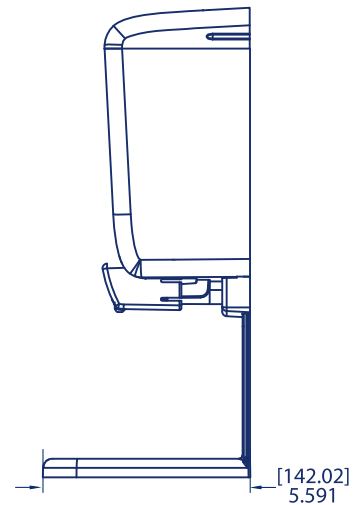

Classic soap dispenser drip tray attached to a 46 oz Classic soap dispenser