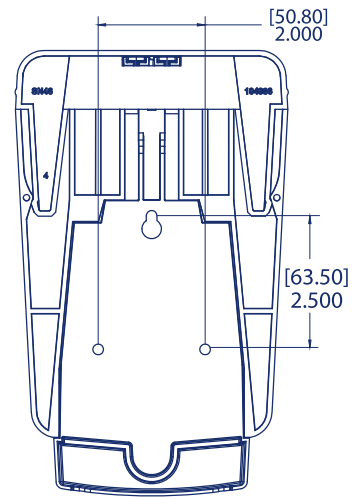

CLASSIC SOAP DISPENSERS

Product Solutions

Classic manual liquid/lotion refillable soap dispenser 46 oz

Specifications

SKU	Color	Overall Size			Weight	UPC	GTIN
		L	W	H			
SN46TBK	Black Pearl	5.093"	3.969"	8.334"	0.81 lb	759376053478	10759376053475

Scan or visit for more information:

<https://www.sanjamar.com/product/soap-dispensers-lotion-liquid>