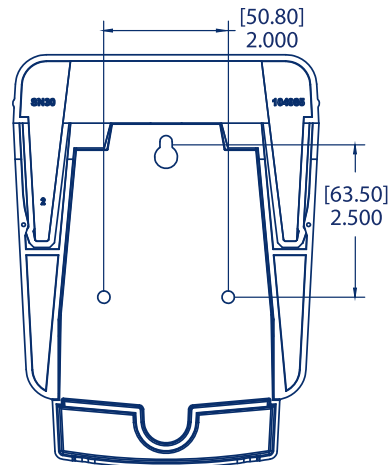

### Specifications

SKU	Color	Overall Size			Weight	UPC	GTIN
		L	W	H			
SN30TBK	Black Pearl	4.915"	3.969"	6.641"	0.66 lb	759376053454	10759376053451
SN30TBL	Arctic Blue	4.915"	3.969"	6.641"	0.66 lb	759376053461	10759376053468