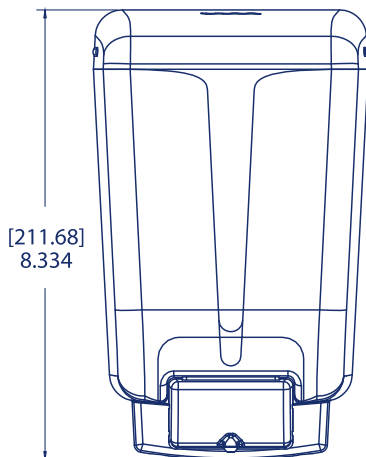

CLASSIC SOAP DISPENSERS

Product Solutions

Classic manual liquid/lotion refillable soap dispenser 46 oz

Specifications

SKU	Color	Overall Size			Weight	UPC	GTIN
		L	W	H			
SN46TBK	Black Pearl	5.093"	3.969"	8.334"	0.81 lb	759376053478	10759376053475

Scan or visit for more information:

<https://www.sanjamar.com/product/soap-dispensers-lotion-liquid>