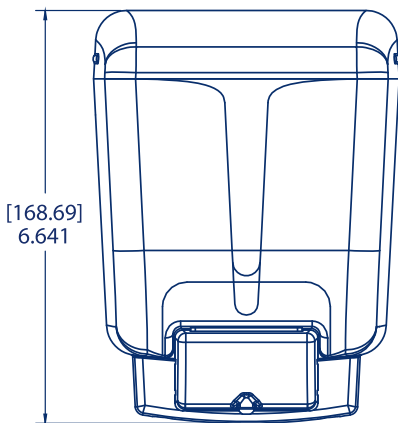

### Specifications

SKU	Color	Overall Size			Weight	UPC	GTIN
		L	W	H			
SN30TBK	Black Pearl	4.915"	3.969"	6.641"	0.66 lb	759376053454	10759376053451
SN30TBL	Arctic Blue	4.915"	3.969"	6.641"	0.66 lb	759376053461	10759376053468