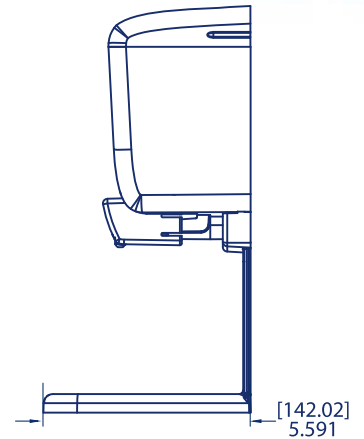

CLASSIC SOAP DISPENSERS

Product Solutions

Classic soap dispenser drip tray attached to a 30 oz Classic soap dispenser