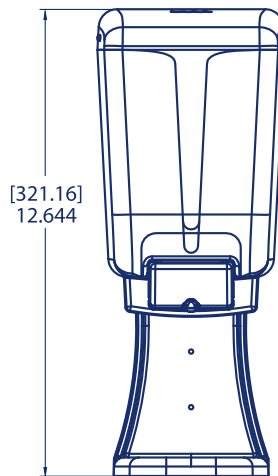

## Product Solutions

Classic manual liquid/lotion refillable soap dispenser 46 oz

### Specifications

SKU	Color	Overall Size			Weight	UPC	GTIN
		L	W	H			
SN46TBK	Black Pearl	5.093"	3.969"	8.334"	0.81 lb	759376053478	10759376053475

Scan or visit for more information:

<https://www.sanjamar.com/product/soap-dispensers-lotion-liquid>

## Product Solutions

Classic soap dispenser drip tray attached to a 30 oz Classic soap dispenser

Classic soap dispenser drip tray attached to a 46 oz Classic soap dispenser

### Specifications

SKU	Color	Overall Size			Weight	UPC	GTIN
		L	W	H			
SDTN100BK	Black	4.208"	5.6"	4.66"	0.18 lb	759376053430	10759376053437
SDTN100WH	White	4.208"	5.6"	4.66"	0.18 lb	759376053447	10759376053444