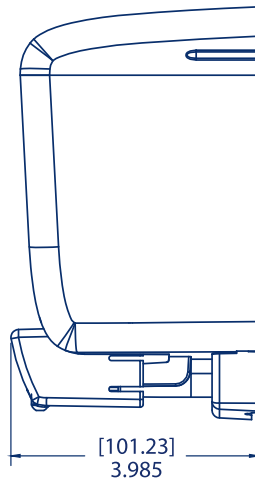

CLASSIC SOAP DISPENSERS

Product Solutions

Classic manual liquid/lotion refillable soap dispenser 30oz

Specifications

SKU	Color	Overall Size			Weight	UPC	GTIN
		L	W	H			
SN30TBK	Black Pearl	4.915"	3.969"	6.641"	0.66 lb	759376053454	10759376053451
SN30TBL	Arctic Blue	4.915"	3.969"	6.641"	0.66 lb	759376053461	10759376053468

Scan or visit for more information:

<https://www.sanjamar.com/product/soap-dispensers-lotion-liquid>