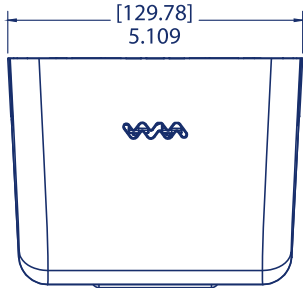

CLASSIC SOAP DISPENSERS

Product Solutions

Classic manual liquid/lotion refillable soap dispenser 46 oz

Specifications

SKU	Color	Overall Size			Weight	UPC	GTIN
		L	W	H			
SN46TBK	Black Pearl	5.093"	3.969"	8.334"	0.81 lb	759376053478	10759376053475

Scan or visit for more information:

<https://www.sanjamar.com/product/soap-dispensers-lotion-liquid>