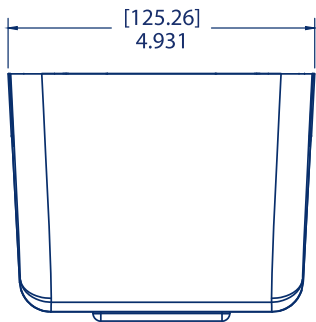

### Specifications

SKU	Color	Overall Size			Weight	UPC	GTIN
		L	W	H			
SN30TBK	Black Pearl	4.915"	3.969"	6.641"	0.66 lb	759376053454	10759376053451
SN30TBL	Arctic Blue	4.915"	3.969"	6.641"	0.66 lb	759376053461	10759376053468