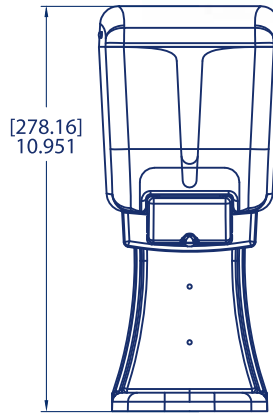

### Specifications

SKU	Color	Overall Size			Weight	UPC	GTIN
		L	W	H			
SN46TBK	Black Pearl	5.093"	3.969"	8.334"	0.81 lb	759376053478	10759376053475

Scan or visit for more information:

<https://www.sanjamar.com/product/soap-dispensers-lotion-liquid>

## Product Solutions

Classic soap dispenser drip tray attached to a 30 oz Classic soap dispenser

Classic soap dispenser drip tray attached to a 46 oz Classic soap dispenser

### Specifications

SKU	Color	Overall Size			Weight	UPC	GTIN
		L	W	H			
SDTN100BK	Black	4.208"	5.6"	4.66"	0.18 lb	759376053430	10759376053437
SDTN100WH	White	4.208"	5.6"	4.66"	0.18 lb	759376053447	10759376053444