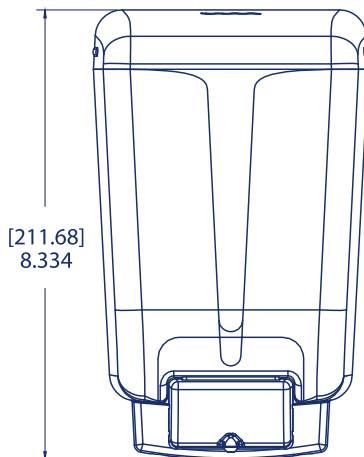

CLASSIC SOAP DISPENSERS

Product Solutions

Classic manual liquid/lotion refillable soap dispenser 30oz

Specifications

SKU	Color	Overall Size			Weight	UPC	GTIN
		L	W	H			
SN30TBK	Black Pearl	4.915"	3.969"	6.641"	0.66 lb	759376053454	10759376053451
SN30TBL	Arctic Blue	4.915"	3.969"	6.641"	0.66 lb	759376053461	10759376053468

Specifications

SKU	Color	Overall Size			Weight	UPC	GTIN
		L	W	H			
SN46TBK	Black Pearl	5.093"	3.969"	8.334"	0.81 lb	759376053478	10759376053475

Scan or visit for more information:

<https://www.sanjamar.com/product/soap-dispensers-lotion-liquid>

CLASSIC SOAP DISPENSERS

Product Solutions

Classic soap dispenser drip tray attached to a 30 oz Classic soap dispenser

Classic soap dispenser drip tray attached to a 46 oz Classic soap dispenser

Specifications

SKU	Color	Overall Size			Weight	UPC	GTIN
		L	W	H			
SDTN100BK	Black	4.208"	5.6"	4.66"	0.18 lb	759376053430	10759376053437
SDTN100WH	White	4.208"	5.6"	4.66"	0.18 lb	759376053447	10759376053444

Scan or visit for more information: