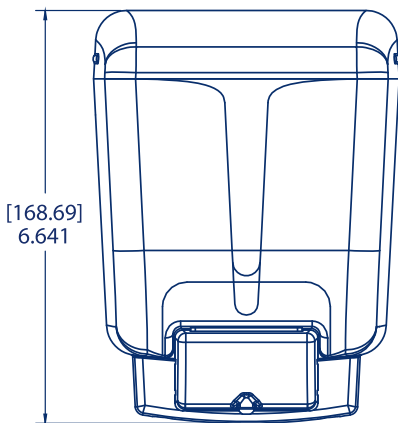

Features & Benefits

- **Great Selection:** The arctic blue dispenser comes in a 30 oz size (900 doses) and the black pearl comes in 30 oz & 46 oz sizes (1600 doses).
- **Versatile:** Accommodates a variety of liquid/lotion soaps and hand sanitizers. Dispenses just the right amount (1 ml).
- **Strong and Sleek:** Streamlined, curved design is constructed of high-impact plastic for frequent, everyday use in restrooms or back-of-house hand washing stations.
- **Easy Installation:** Stick on or wall-mount with screws (optional). Add a drip tray to keep floors, countertops, and walls clean and slip-free.

Designed For Easy Use

The transparent reservoirs allow you to easily monitor soap levels. The removable top allows you to add any soap (liquid/lotion) or hand sanitizer

Reduces Mess

The large antimicrobial push bar eliminates the spread of germs/viruses. The optional drip tray keeps counters, walls, & floors clean & slip-free

CLASSIC SOAP DISPENSERS

Product Solutions

Classic manual liquid/lotion refillable soap dispenser 30oz

Specifications

SKU	Color	Overall Size			Weight	UPC	GTIN
		L	W	H			
SN30TBK	Black Pearl	4.915"	3.969"	6.641"	0.66 lb	759376053454	10759376053451
SN30TBL	Arctic Blue	4.915"	3.969"	6.641"	0.66 lb	759376053461	10759376053468

Specifications

SKU	Color	Overall Size			Weight	UPC	GTIN
		L	W	H			
SN46TBK	Black Pearl	5.093"	3.969"	8.334"	0.81 lb	759376053478	10759376053475

Scan or visit for more information:

<https://www.sanjamar.com/product/soap-dispensers-lotion-liquid>