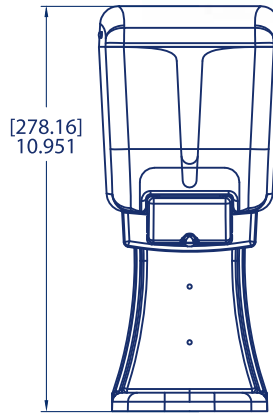

Specifications

SKU	Color	Overall Size			Weight	UPC	GTIN
		L	W	H			
SN46TBK	Black Pearl	5.093"	3.969"	8.334"	0.81 lb	759376053478	10759376053475

Scan or visit for more information:

<https://www.sanjamar.com/product/soap-dispensers-lotion-liquid>

CLASSIC SOAP DISPENSERS

Product Solutions

Classic soap dispenser drip tray attached to a 30 oz Classic soap dispenser

Classic soap dispenser drip tray attached to a 46 oz Classic soap dispenser

Specifications

SKU	Color	Overall Size			Weight	UPC	GTIN
		L	W	H			
SDTN100BK	Black	4.208"	5.6"	4.66"	0.18 lb	759376053430	10759376053437
SDTN100WH	White	4.208"	5.6"	4.66"	0.18 lb	759376053447	10759376053444

Scan or visit for more information: