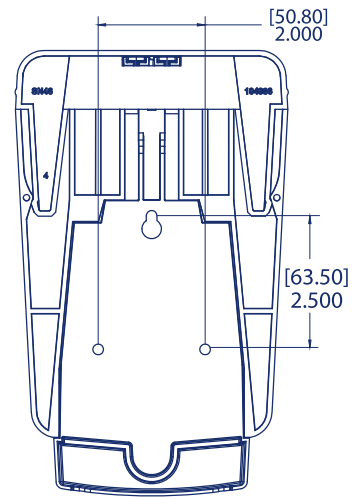

Specifications

SKU	Color	Overall Size			Weight	UPC	GTIN
		L	W	H			
SN46TBK	Black Pearl	5.093"	3.969"	8.334"	0.81 lb	759376053478	10759376053475

Scan or visit for more information:

<https://www.sanjamar.com/product/soap-dispensers-lotion-liquid>

SKU	Color	Overall Size			Weight	UPC	GTIN
		L	W	H			
SDTN100BK	Black	4.208"	5.6"	4.66"	0.18 lb	759376053430	10759376053437
SDTN100WH	White	4.208"	5.6"	4.66"	0.18 lb	759376053447	10759376053444

Scan or visit for more information: