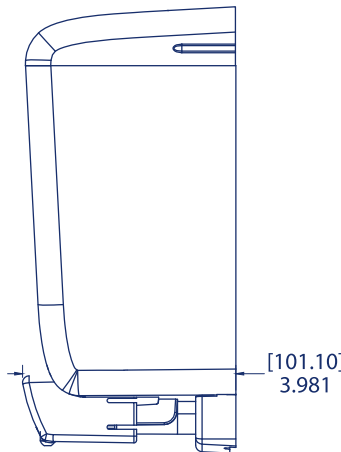

CLASSIC SOAP DISPENSERS

Product Solutions

Classic manual liquid/lotion refillable soap dispenser 30oz

Specifications

SKU	Color	Overall Size			Weight	UPC	GTIN
		L	W	H			
SN30TBK	Black Pearl	4.915"	3.969"	6.641"	0.66 lb	759376053454	10759376053451
SN30TBL	Arctic Blue	4.915"	3.969"	6.641"	0.66 lb	759376053461	10759376053468

Specifications

SKU	Color	Overall Size			Weight	UPC	GTIN
		L	W	H			
SN46TBK	Black Pearl	5.093"	3.969"	8.334"	0.81 lb	759376053478	10759376053475

Scan or visit for more information:

<https://www.sanjamar.com/product/soap-dispensers-lotion-liquid>

CLASSIC SOAP DISPENSERS

Product Solutions

Classic soap dispenser drip tray attached to a 30 oz Classic soap dispenser

Classic soap dispenser drip tray attached to a 46 oz Classic soap dispenser

Specifications