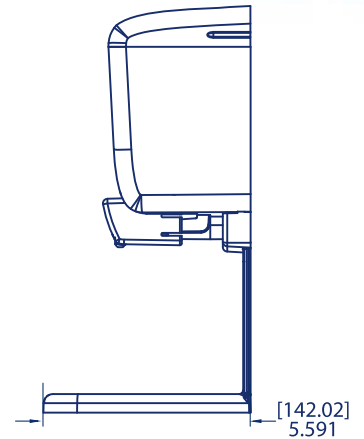

Specifications

SKU	Color	Overall Size			Weight	UPC	GTIN
		L	W	H			
SN46TBK	Black Pearl	5.093"	3.969"	8.334"	0.81 lb	759376053478	10759376053475

Scan or visit for more information:

<https://www.sanjamar.com/product/soap-dispensers-lotion-liquid>

CLASSIC SOAP DISPENSERS

Product Solutions

Classic soap dispenser drip tray attached to a 30 oz Classic soap dispenser

Classic soap dispenser drip tray attached to a 46 oz Classic soap dispenser

Specifications

SKU	Color	Overall Size			Weight	UPC	GTIN
		L	W	H			
SDTN100BK	Black	4.208"	5.6"	4.66"	0.18 lb	759376053430	10759376053437
SDTN100WH	White	4.208"	5.6"	4.66"	0.18 lb	759376053447	10759376053444

Scan or visit for more information: