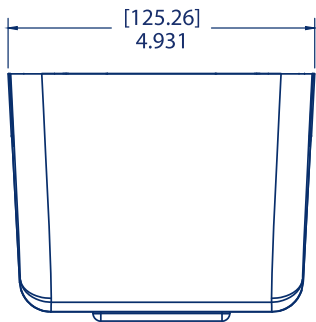

CLASSIC SOAP DISPENSERS

Product Solutions

Classic manual liquid/lotion refillable soap dispenser 30oz

Specifications

SKU	Color	Overall Size			Weight	UPC	GTIN
		L	W	H			
SN30TBK	Black Pearl	4.915"	3.969"	6.641"	0.66 lb	759376053454	10759376053451
SN30TBL	Arctic Blue	4.915"	3.969"	6.641"	0.66 lb	759376053461	10759376053468

Scan or visit for more information:

<https://www.sanjamar.com/product/soap-dispensers-lotion-liquid>

CFS BRANDS

san jamar