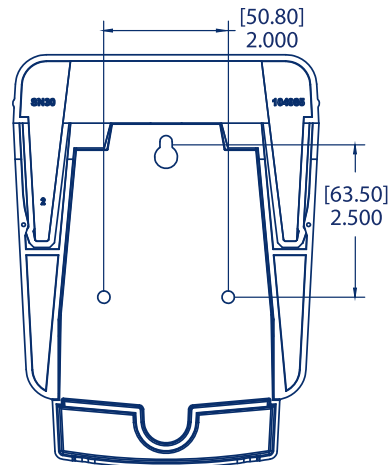

CLASSIC SOAP DISPENSERS

Product Solutions

Classic manual liquid/lotion refillable soap dispenser 30oz

Specifications

SKU	Color	Overall Size			Weight	UPC	GTIN
		L	W	H			
SN30TBK	Black Pearl	4.915"	3.969"	6.641"	0.66 lb	759376053454	10759376053451
SN30TBL	Arctic Blue	4.915"	3.969"	6.641"	0.66 lb	759376053461	10759376053468

Scan or visit for more information:

<https://www.sanjamar.com/product/soap-dispensers-lotion-liquid>

CFS BRANDS

san jamar