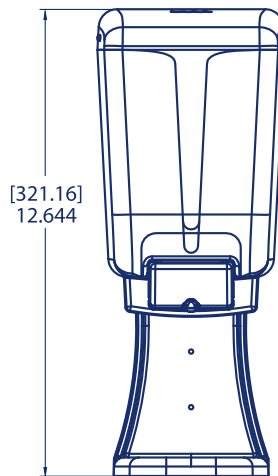

Specifications

SKU	Color	Overall Size			Weight	UPC	GTIN
		L	W	H			
SN46TBK	Black Pearl	5.093"	3.969"	8.334"	0.81 lb	759376053478	10759376053475

Scan or visit for more information:

<https://www.sanjamar.com/product/soap-dispensers-lotion-liquid>

CLASSIC SOAP DISPENSERS

Product Solutions

Classic soap dispenser drip tray attached to a 30 oz Classic soap dispenser

Classic soap dispenser drip tray attached to a 46 oz Classic soap dispenser

Specifications

SKU	Color	Overall Size			Weight	UPC	GTIN
		L	W	H			
SDTN100BK	Black	4.208"	5.6"	4.66"	0.18 lb	759376053430	10759376053437
SDTN100WH	White	4.208"	5.6"	4.66"	0.18 lb	759376053447	10759376053444

Scan or visit for more information: