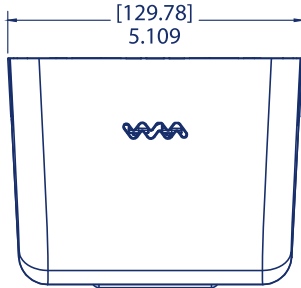

CLASSIC SOAP DISPENSERS

Product Solutions

Classic manual liquid/lotion refillable soap dispenser 30oz

Specifications

SKU	Color	Overall Size			Weight	UPC	GTIN
		L	W	H			
SN30TBK	Black Pearl	4.915"	3.969"	6.641"	0.66 lb	759376053454	10759376053451
SN30TBL	Arctic Blue	4.915"	3.969"	6.641"	0.66 lb	759376053461	10759376053468

Specifications

SKU	Color	Overall Size			Weight	UPC	GTIN
		L	W	H			
SN46TBK	Black Pearl	5.093"	3.969"	8.334"	0.81 lb	759376053478	10759376053475

Scan or visit for more information:

<https://www.sanjamar.com/product/soap-dispensers-lotion-liquid>

SKU	Color	Overall Size			Weight	UPC	GTIN
		L	W	H			
SDTN100BK	Black	4.208"	5.6"	4.66"	0.18 lb	759376053430	10759376053437
SDTN100WH	White	4.208"	5.6"	4.66"	0.18 lb	759376053447	10759376053444

Scan or visit for more information: