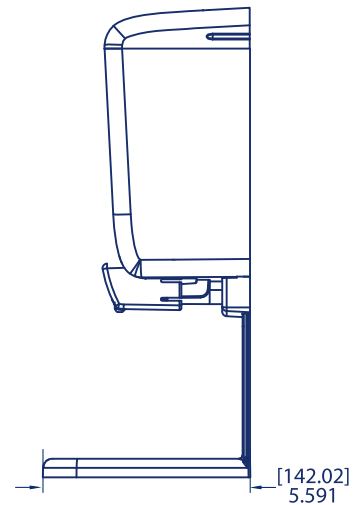

Specifications

SKU	Color	Overall Size			Weight	UPC	GTIN
		L	W	H			
SN46TBK	Black Pearl	5.093"	3.969"	8.334"	0.81 lb	759376053478	10759376053475

Scan or visit for more information:

<https://www.sanjamar.com/product/soap-dispensers-lotion-liquid>

CLASSIC SOAP DISPENSERS

Product Solutions

Classic soap dispenser drip tray attached to a 30 oz Classic soap dispenser

Classic soap dispenser drip tray attached to a 46 oz Classic soap dispenser

Specifications

SKU	Color	Overall Size			Weight	UPC	GTIN
		L	W	H			
SDTN100BK	Black	4.208"	5.6"	4.66"	0.18 lb	759376053430	10759376053437
SDTN100WH	White	4.208"	5.6"	4.66"	0.18 lb	759376053447	10759376053444

Scan or visit for more information: