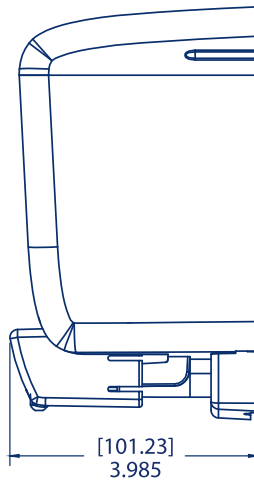

CLASSIC SOAP DISPENSERS

Product Solutions

Classic manual liquid/lotion refillable soap dispenser 30oz

Specifications

SKU	Color	Overall Size			Weight	UPC	GTIN
		L	W	H			
SN30TBK	Black Pearl	4.915"	3.969"	6.641"	0.66 lb	759376053454	10759376053451
SN30TBL	Arctic Blue	4.915"	3.969"	6.641"	0.66 lb	759376053461	10759376053468

Scan or visit for more information:

<https://www.sanjamar.com/product/soap-dispensers-lotion-liquid>

CFS BRANDS

san jamar