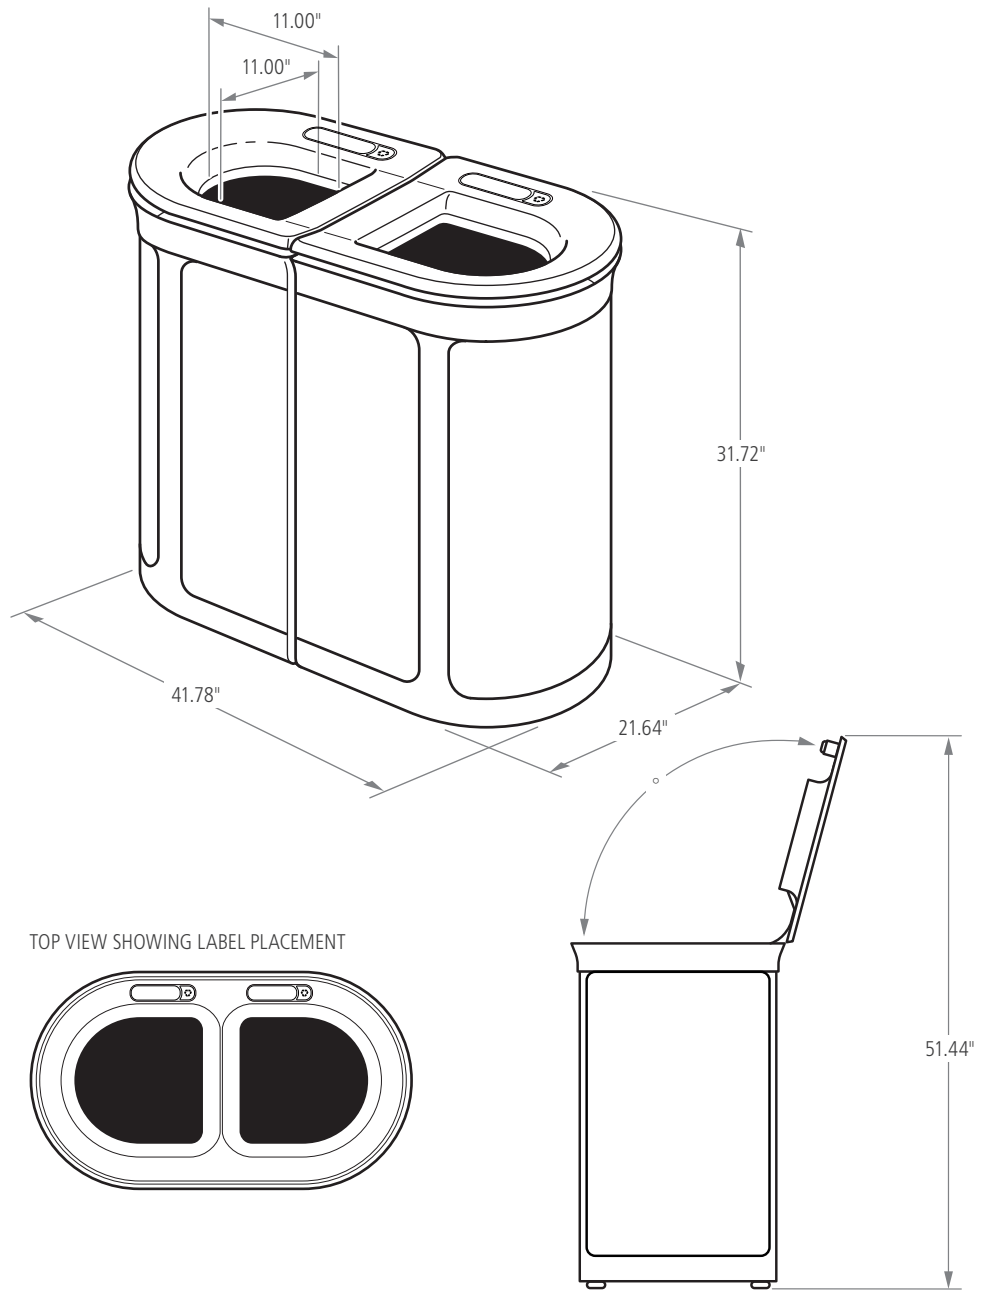

\* 7G has liner cinches for knot-free bag retention

\*\* Hinged lid only on 46G

ADA COMPLIANT

GALLONS	LENGTH (in.)	WIDTH (in.)	HEIGHT (in.)	OPEN HEIGHT (in.)
7G**	17.13	9.63	17.05	N/A (NO HINGED LID)
46G*	41.78	21.64	31.72	51.44