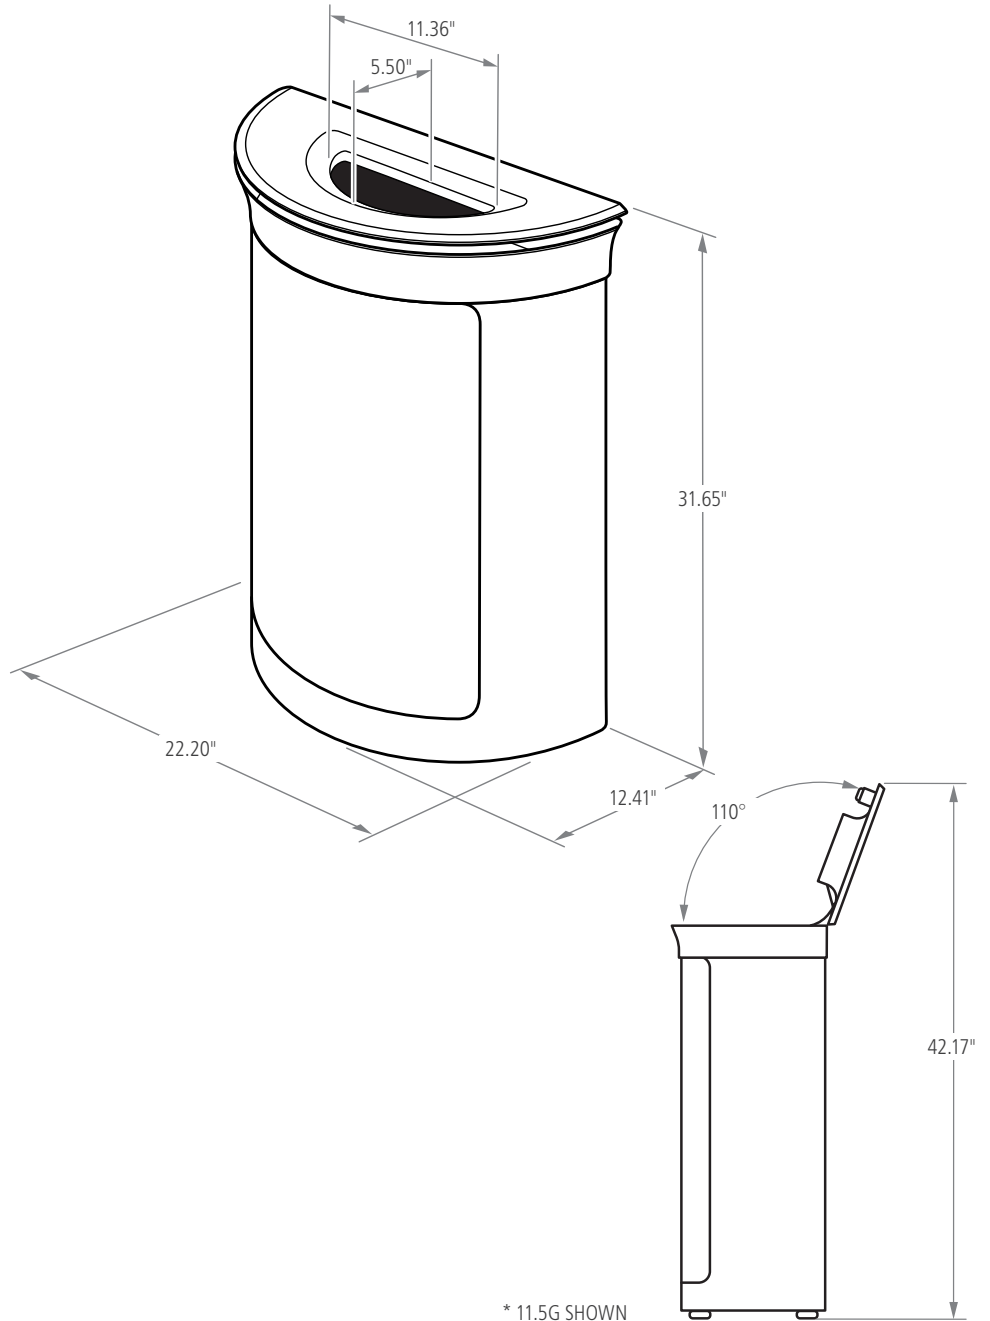

HALF ROUND

OPEN TOP

Enhance™ decorative refuse containers are premium waste receptacles that complement the décor of any upscale property.

FEATURES AND BENEFITS:

FEATURES

- Easily change panels to refresh the look of the receptacle without buying an entirely new receptacle
- Fingerprint-resistant coating ensures a high-quality appearance
- A powder-coat finish and resilient design helps stand up to daily use, indoors or outdoors
- Plastic liners enable easy lifting of liner bags to speed up waste removal
- Liner cinches allow for knot-free, one-step liner bag retention
- Hinged lid for quick and easy waste removal

GALLONS	LENGTH (in.)	WIDTH (in.)	HEIGHT (in.)	OPEN HEIGHT (in.)
7.5G**	18.70	10.69	31.66	40.50
11.5G*	22.20	12.41	31.65	42.17

**7.5G LID OPENING 11.01" L X 4.51" W

BUILD YOUR OWN ▶ RUBBERMAIDCOMMERCIAL.COM/CUSTOMIZE