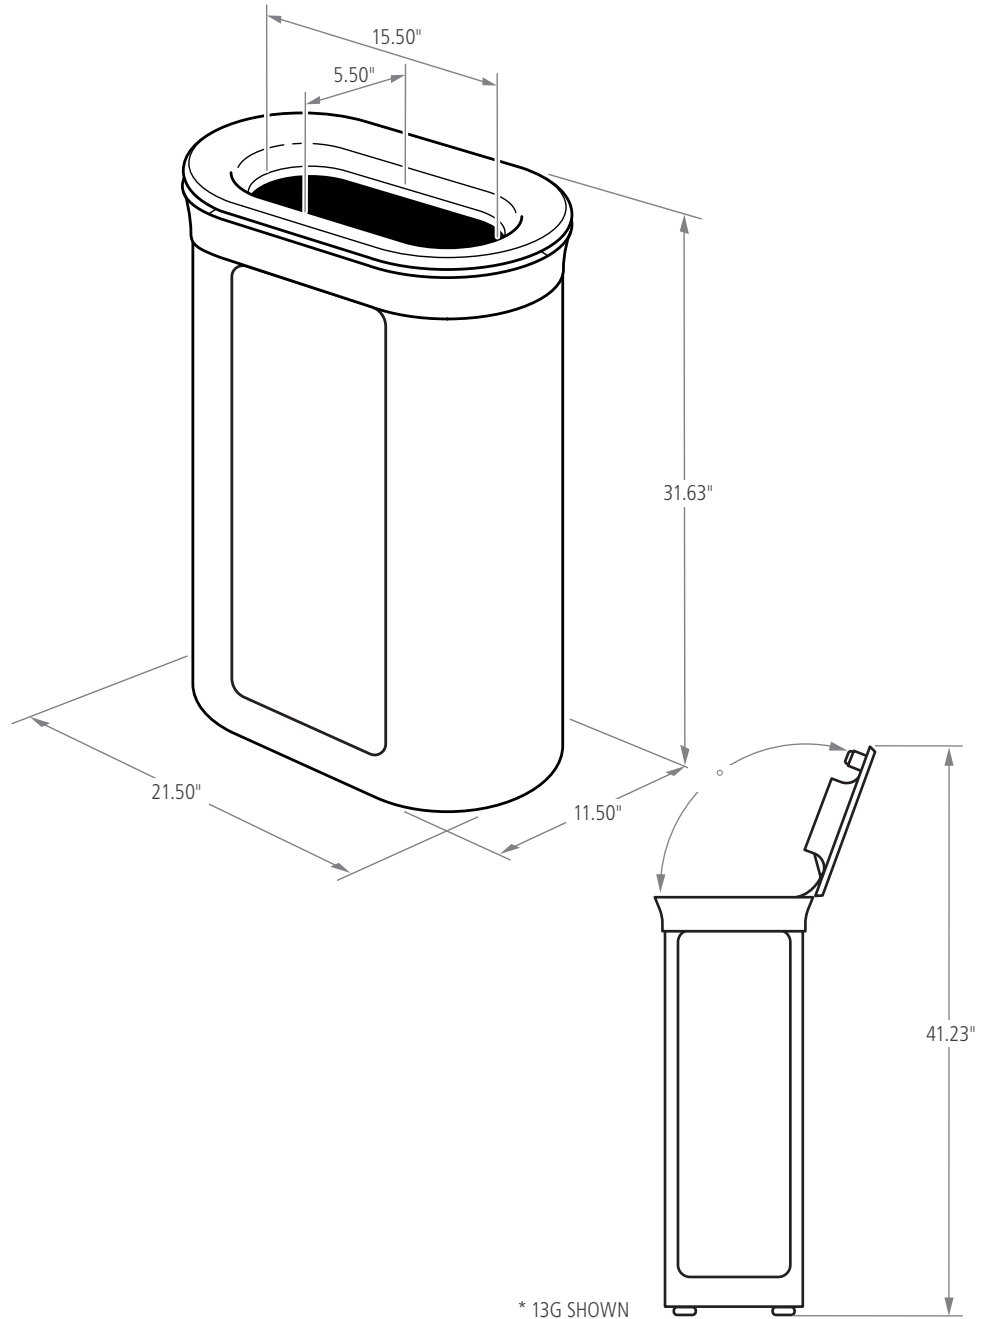

PILL

OPEN TOP

Enhance™ decorative refuse containers are premium waste receptacles that complement the décor of any upscale property.

FEATURES AND BENEFITS:

FEATURES

- Easily change panels to refresh the look of the receptacle without buying an entirely new receptacle
- Fingerprint-resistant coating ensures a high-quality appearance
- A powder-coat finish and resilient design helps stand up to daily use, indoors or outdoors
- Plastic liners with venting channels enable easy lifting of liner bags to speed up waste removal*
- Liner cinches allow for knot-free, one-step liner bag retention**
- Hinged lid for quick and easy waste removal***

* Venting channels only on 13G

** Cinches standard for 7G; 13G has retainer bands

*** Hinged lid only on 13G

GALLONS	LENGTH (in.)	WIDTH (in.)	HEIGHT (in.)	OPEN HEIGHT (in.)
7G**	17.13	9.63	17.05	N/A (NO HINGED LID)
13G*	21.50	11.50	31.63	41.23

**7G LID OPENING 13.13"L X 5.63" W

BUILD YOUR OWN ▶ RUBBERMAIDCOMMERCIAL.COM/CUSTOMIZE