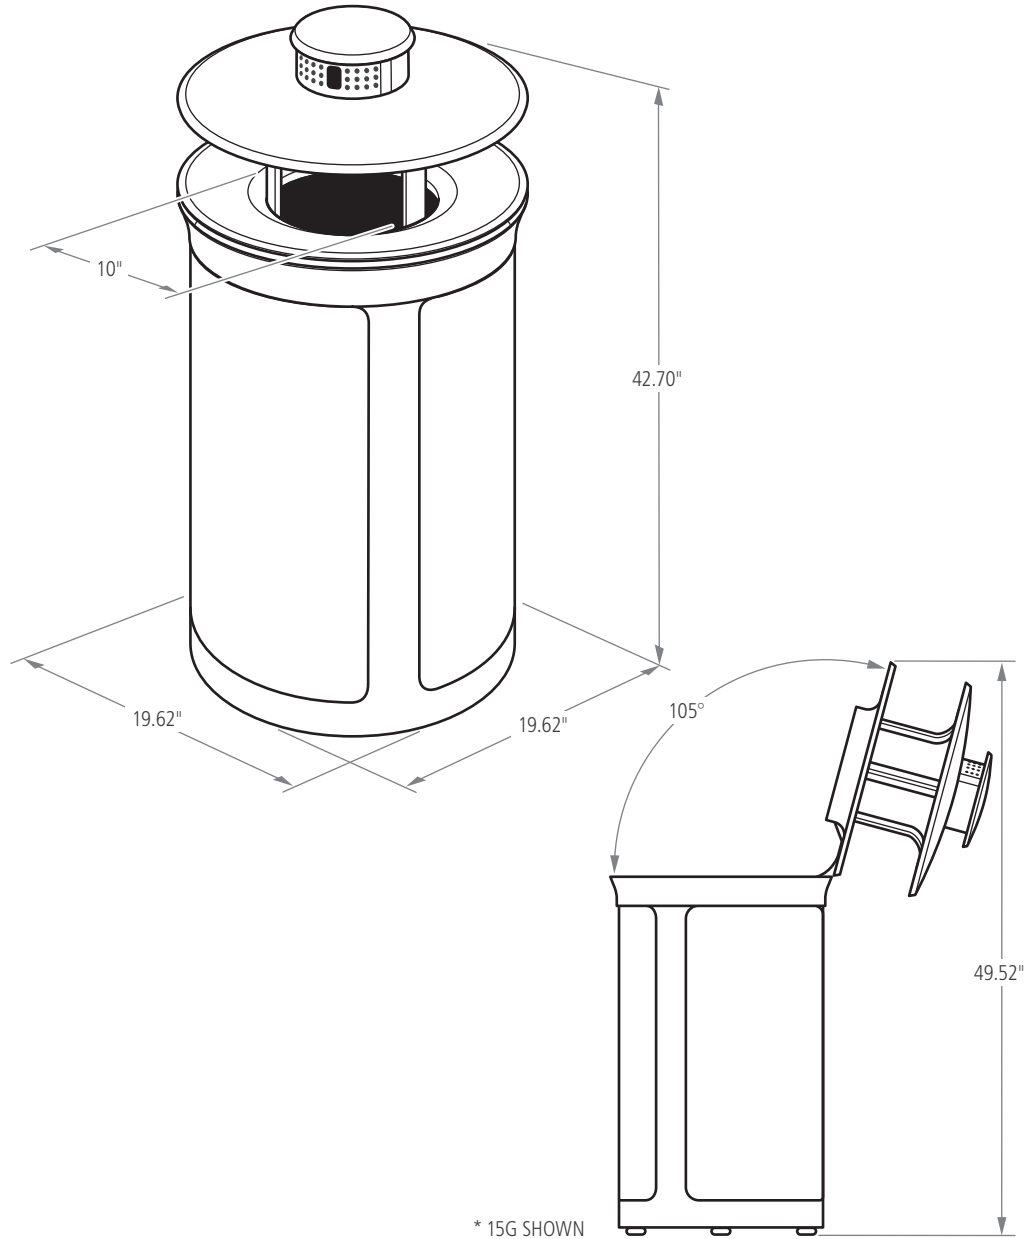

ROUND

OPEN TOP WITH RAINHOOD AND SMOKING POD

Enhance™ decorative refuse containers are premium waste receptacles that complement the décor of any upscale property.

FEATURES AND BENEFITS:

FEATURES

- Easily change panels to refresh the look of the receptacle without buying an entirely new receptacle
- A powder-coat finish and resilient design helps stand up to daily use, indoors or outdoors
- Plastic liners with venting channels enable easy lifting of liner bags to speed up waste removal, while the retainer bands allow for easy one-step liner bag retention
- The attached rainhood provides protection from unwanted outdoor elements entering the receptacle, while the attached smoking pod helps prevent litter from cigarette debris
- Hinged lid for quick and easy waste removal

ADA COMPLIANT

GALLONS	LENGTH (in.)	WIDTH (in.)	HEIGHT (in.)	OPEN HEIGHT (in.)
15G	19.62	19.62	42.70	49.52
23G	21.56	21.56	43.50	51.50
33G	21.56	21.56	50.20	58.10

LID OPENING MEASUREMENT IS THE SAME FOR ALL SIZES.

BUILD YOUR OWN ▶ RUBBERMAIDCOMMERCIAL.COM/CUSTOMIZE