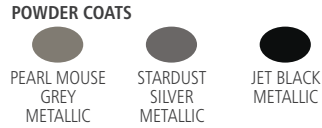

HALF ROUND

ASH/TRASH

▶ FRAME COLOR OPTIONS