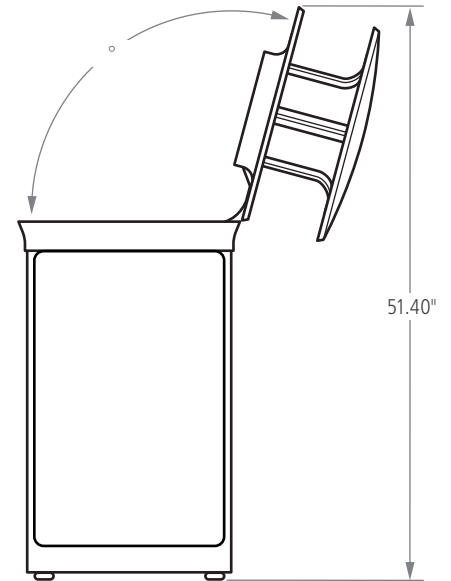

TOP VIEW SHOWING LABEL PLACEMENT

GALLONS	LENGTH (in.)	WIDTH (in.)	HEIGHT (in.)	OPEN HEIGHT (in.)
46G	41.86	21.72	40.44	51.40

ADA COMPLIANT

BUILD YOUR OWN ▶ [RUBBERMAIDCOMMERCIAL.COM/CUSTOMIZE](http://RUBBERMAIDCOMMERCIAL.COM/CUSTOMIZE)