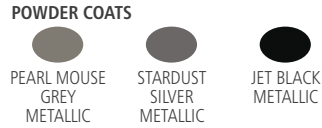

PILL

RECYCLING

▶ FRAME COLOR OPTIONS