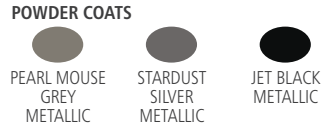

▶ FRAME COLOR OPTIONS