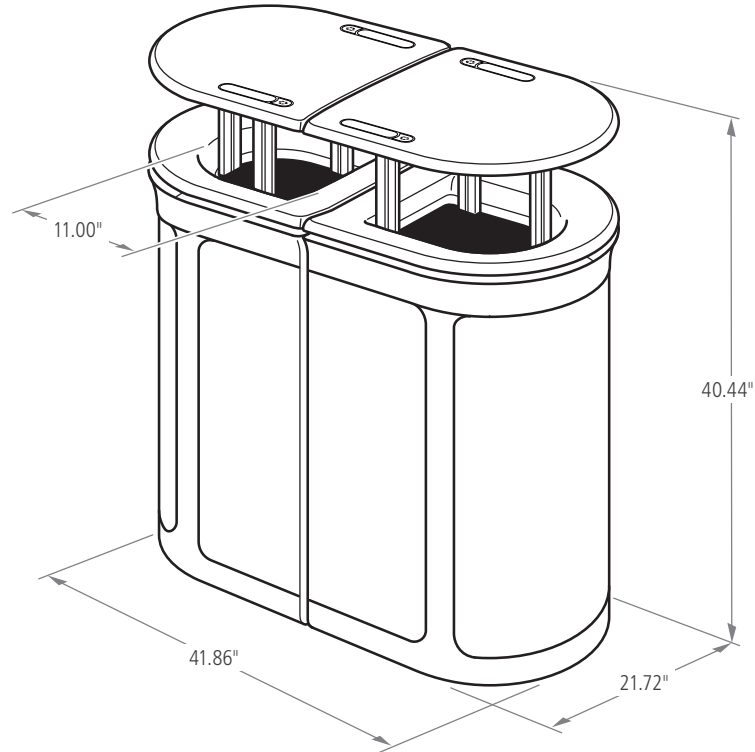

TOP VIEW SHOWING LABEL PLACEMENT

GALLONS	LENGTH (in.)	WIDTH (in.)	HEIGHT (in.)	OPEN HEIGHT (in.)
46G	41.86	21.72	40.44	51.40

ADA COMPLIANT

BUILD YOUR OWN ▶ [RUBBERMAIDCOMMERCIAL.COM/CUSTOMIZE](http://RUBBERMAIDCOMMERCIAL.COM/CUSTOMIZE)