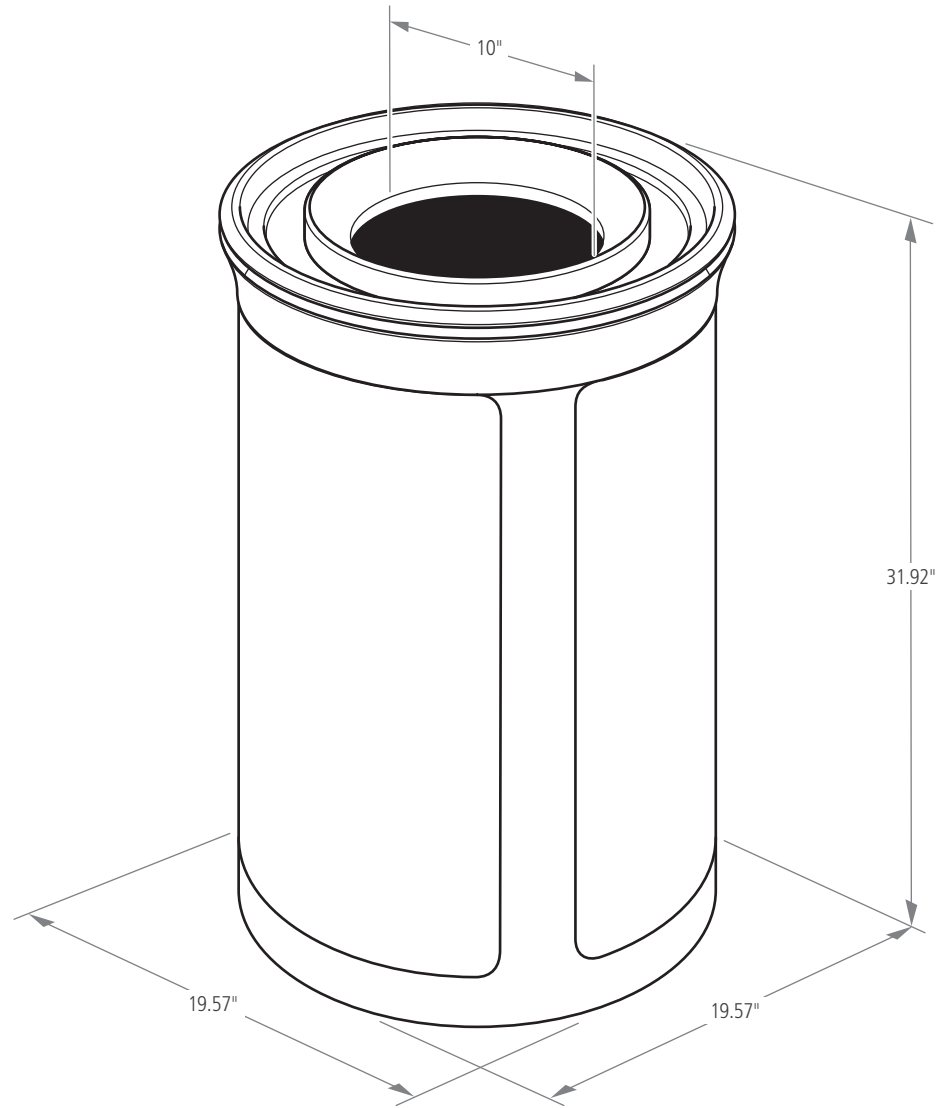

ROUND

ASH/TRASH

Enhance™ decorative refuse containers are premium waste receptacles that complement the décor of any upscale property.

FEATURES AND BENEFITS:

FEATURES

- Easily change panels to refresh the look of the receptacle without buying an entirely new receptacle
- Fingerprint-resistant coating ensures a high-quality appearance
- A powder-coat finish and resilient design helps stand up to daily use, indoors or outdoors
- Plastic liners with venting channels enable easy lifting of liner bags to speed up waste removal, while the retainer bands allow for easy one-step liner bag retention
- The ash/trash opening helps to easily collect cigarette debris and maintains a property's appearance

ADA COMPLIANT

GALLONS	LENGTH (in.)	WIDTH (in.)	HEIGHT (in.)
15G	19.57	19.57	31.92

BUILD YOUR OWN ▶ RUBBERMAIDCOMMERCIAL.COM/CUSTOMIZE