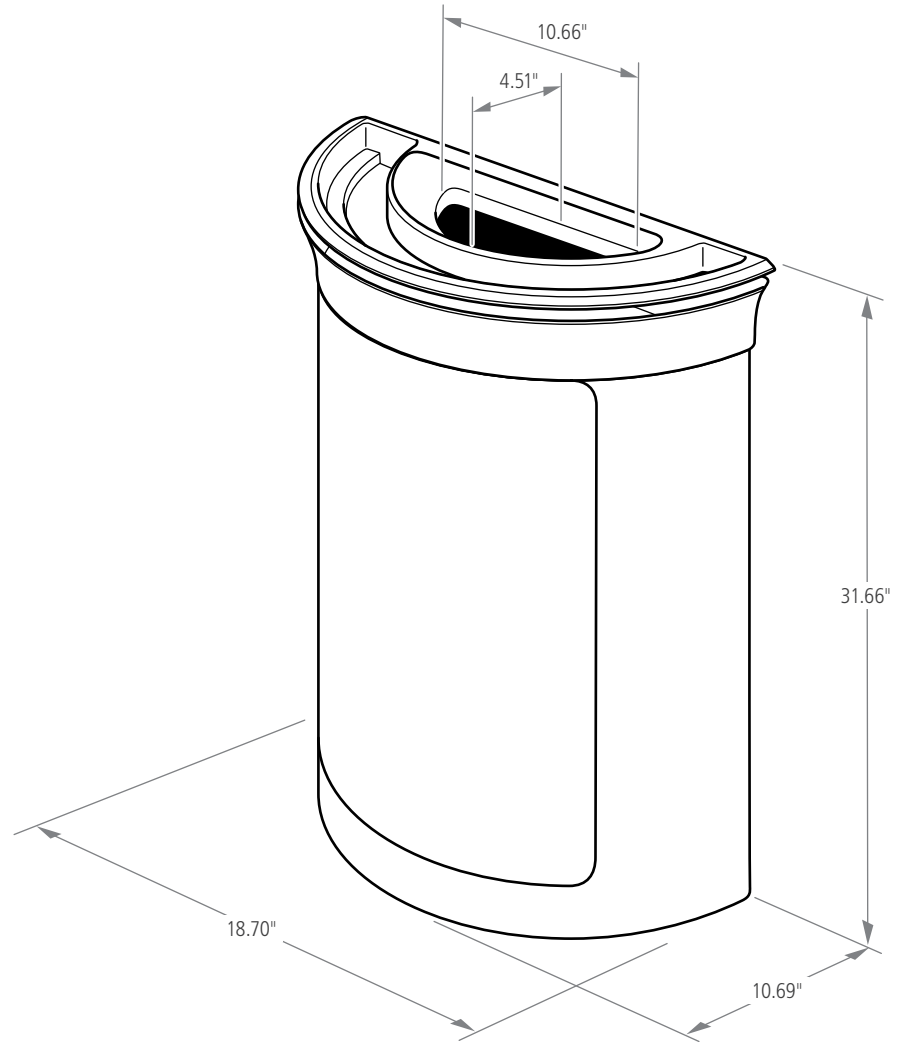

HALF ROUND

ASH/TRASH

Enhance™ decorative refuse containers are premium waste receptacles that complement the décor of any upscale property.

FEATURES AND BENEFITS:

FEATURES

- Easily change panels to refresh the look of the receptacle without buying an entirely new receptacle
- Fingerprint-resistant coating ensures a high-quality appearance
- A powder-coat finish and resilient design helps stand up to daily use, indoors or outdoors
- Plastic liners enable easy lifting of liner bags to speed up waste removal
- Liner cinches allow for knot-free, one-step liner bag retention
- The ash/trash opening helps easily collect cigarette debris and maintains a property's appearance

ADA COMPLIANT

GALLONS	LENGTH (in.)	WIDTH (in.)	HEIGHT (in.)
7.5G	18.70	10.69	31.66

BUILD YOUR OWN ▶ RUBBERMAIDCOMMERCIAL.COM/CUSTOMIZE