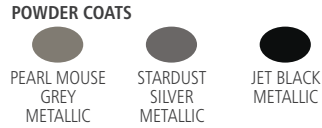

PILL

OPEN TOP

▶ FRAME COLOR OPTIONS