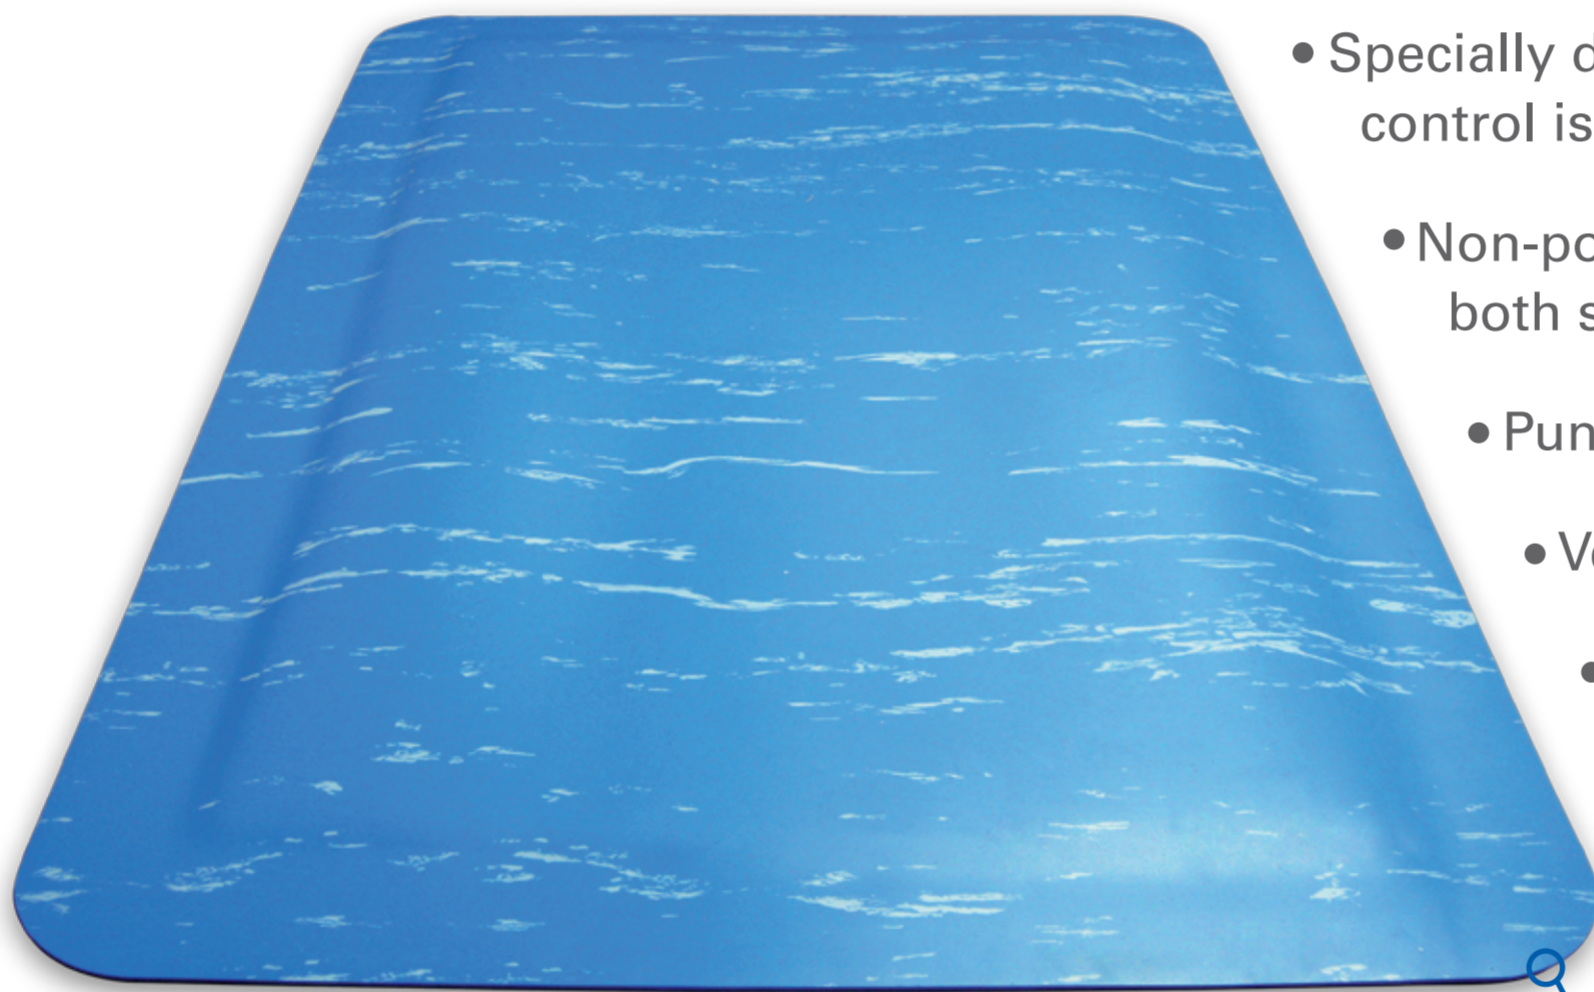

# SINCE WHEN MICROBES ARE INVITED TO LIVE INSIDE YOUR ANTI-FATIGUE MAT?

## ERGO-PURE<sup>™</sup> Completely Sealed Ergonomic Mat

- Specially designed for areas where infection control is critical
- Non-porous and completely sealed on both side
- Puncture and cut resistant
- Very easy to clean and disinfect
- Excellent anti-fatigue properties