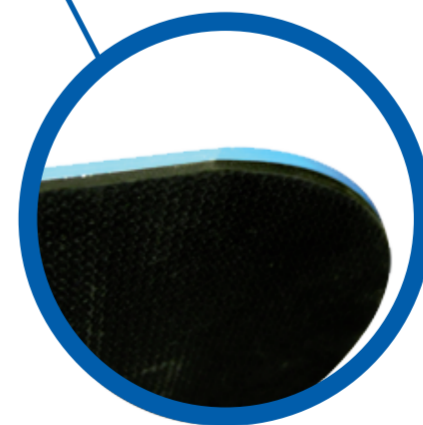

For a quick and friendly service ■■■■

T. 514.645.2753 | F. 514.645.2759 | www.lalema.com

Lalema®
Redéfinir l'hygiène • Rethink hygiene