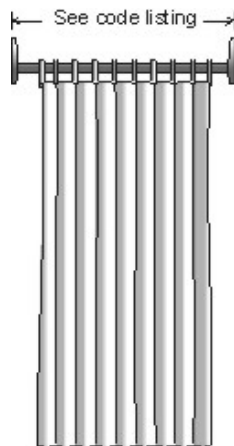

## Shower Curtains and Accessories

- Code 1144:** Chrome Shower rod 5' x 1" dia.  
**Code 1144-500:** Hold Back Hook and Chain  
**Code 1144-501L:** Stainless steel Curtain Hooks (pack of 12)  
**Code 1144-502:** Shower Curtain 48" x 78"  
**Code 1144-503:** Tub Curtain 70" x 72"

Mounting flange, front and side views

### **Specifications:**

Shower curtains are made of 100% mildew & cold treated PEVA , 8 gauge (.2mm) in thickness and have a suede embossed colour fast finish. The curtains are mildew proof and cold crack (-15 degrees C) treated. The shower ring grommets are reinforced with aluminum and Concealed in an extra strength header. Shower curtain comes in standard white colour. Hooks are stainless steel. Mounting flange is injection moulded plastic in plated finish (mounting screws provided)