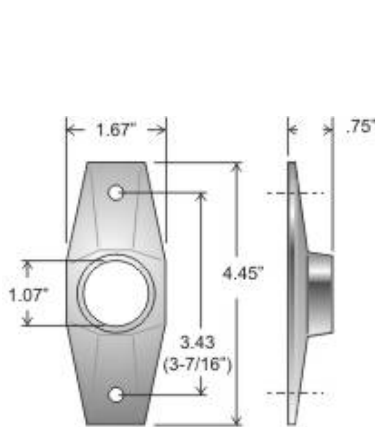

## Shower Curtains and Accessories

- Code 1144:** Chrome Shower rod 5' x 1" dia.  
**Code 1144-500:** Hold Back Hook and Chain  
**Code 1144-501L:** Stainless steel Curtain Hooks (pack of 12)  
**Code 1144-502:** Shower Curtain 48" x 78"  
**Code 1144-503:** Tub Curtain 70" x 72"

Mounting flange, front and side views

### **Specifications:**

Shower curtains are made of 100% mildew & cold treated PEVA , 8 gauge (.2mm) in thickness and have a suede embossed colour fast finish. The curtains are mildew proof and cold crack (-15 degrees C) treated. The shower ring grommets are reinforced with aluminum and Concealed in an extra strength header. Shower curtain comes in standard white colour. Hooks are stainless steel. Mounting flange is injection moulded plastic in plated finish (mounting screws provided)