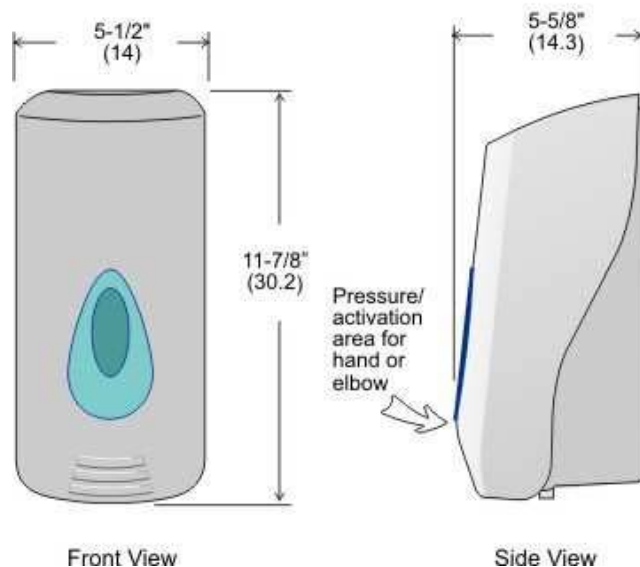

- Quality
- Value
- Service

**Tech
Reference**

Large Capacity All Plastic Soap Dispenser

Code 707-2L: Lotion soap dispenser, 2 litre (70 oz.) capacity, white finish.

[Download PDF](#)

Specifications:

Site Location:

Extra large capacity dispenser with all purpose push type dispensing valve is suitable for high traffic and industrial areas.

Features:

Quality ABS finish. With lockable front cover.

Removable inner soap reservoir for easy cleaning and maintenance.

Attractive blue and white colour scheme.

Completely concealed wall mounting (no visible mounting screws).

Dispenses a wide range of hygiene products: viscous liquid soaps to thick gels. 2ml shot size.

Capacity: 2 litre (70 oz.)

Installation:

Secure unit to wall, screws, plugs and template provided. Alternately use adhesive pads on smooth dry surfaces, also provided.

Description and specifications applicable on date issued. Frost reserves the right to make improvements or changes without notice.