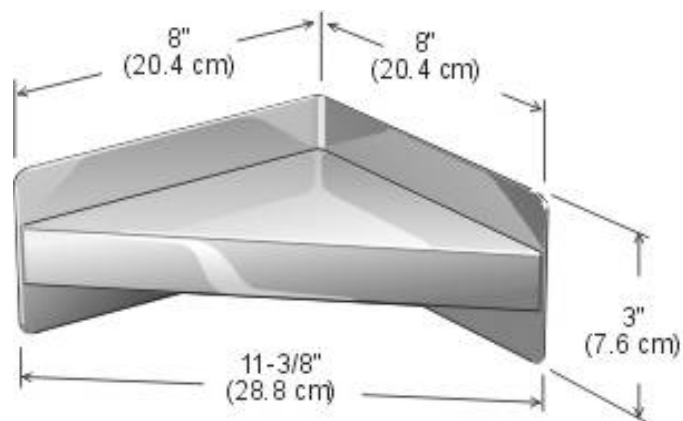

- Quality
- Value
- Service

**Tech
Reference**

Hygienic Solutions at Work

Corner Shelf

Code 950-8x8": Stainless steel corner shelf.

[Download PDF](#)

Specifications:

Corner shelf is ideal for applications such as shower or regular bathroom stalls. All welded construction of 22 gauge no. 4 brushed finish stainless steel.