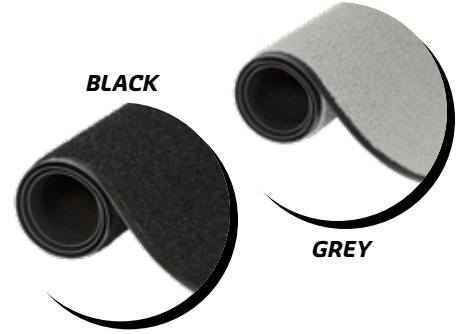

JASPER GRAPHIC INLAY

LOGO MAT

SCRAPER

MEDIUM TRAFFIC UP TO 500 PEOPLE/DAY

 8
SCRAPES DIRT

 2
ABSORBS WATER

 9
RESISTS CRUSHING

COLORS

TECHNICAL INFORMATION

- FIBER: Nylon
- SURFACE WEIGHT: oz. per square yard
- BACKING: ThermoFlex vinyl
- THICKNESS: 5/16"
- TYPE: Cut-pile

FINISHING

WARRANTY

Limited 1 year

CARPET SIZES & ROLLS

MATS

2' X 3'
3' X 5'
3' X 4'
3' X 10'

4' x 6'
4' x 8'
4' x 10'

ROLLS

N/A

CUSTOM MATS: Available up to 9'9" X 60'

The only effective scraper mat to add your logo

- Logos are inlaid into nylon scraping fibers surface
- Thick ThermoFlex™ backing for superior floor protection
- 2 colours combinations available