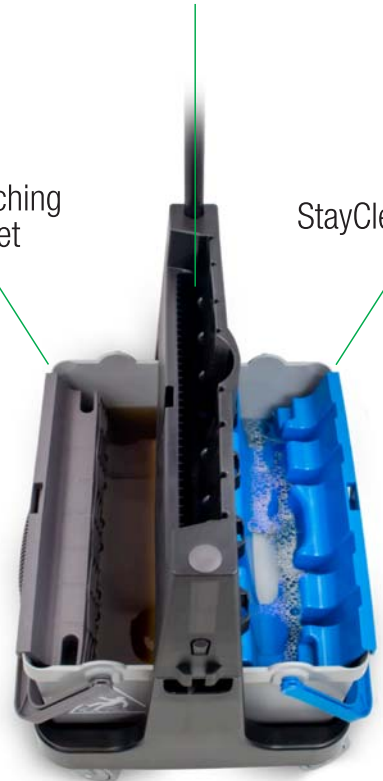

# Never Clean with Dirty Water Again

Patented Stand-Up Wringer

Soil-Catching Bucket

StayClean Bucket

OmniClean features dual bucket technology to separate clean and dirty water, ensuring the StayClean bucket is always clean.

21812 01/2021

Unger OmniClean is the newest, groundbreaking innovation in floor care. OmniClean features dual bucket technology to separate clean and dirty water, ensuring the StayClean bucket is always clean. With advanced design features, the powerful scrub board removes dirt, grime and germs from the microfiber mop pad. The horizontal wringer removes remaining debris leaving a clean mop pad! You'll never clean with dirty water again.  
**Start truly cleaning with OmniClean today!**