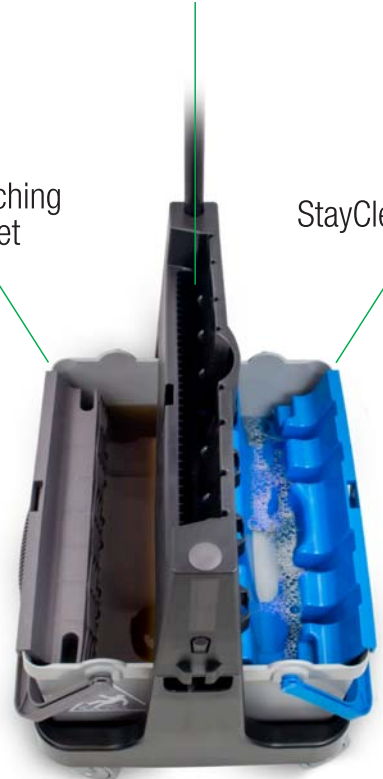

Quality Tools for Smart Cleaning™

Never Clean with Dirty Water Again

Patented Stand-Up Wringer

Soil-Catching Bucket

StayClean Bucket

OmniClean features dual bucket technology to separate clean and dirty water, ensuring the StayClean bucket is always clean.

21812 01/2021

Unger OmniClean is the newest, groundbreaking innovation in floor care. OmniClean features dual bucket technology to separate clean and dirty water, ensuring the StayClean bucket is always clean. With advanced design features, the powerful scrub board removes dirt, grime and germs from the microfiber mop pad. The horizontal wringer removes remaining debris leaving a clean mop pad! You'll never clean with dirty water again.
Start truly cleaning with OmniClean today!

Unger OmniClean Spot Kit

PART NO.: **CLSPK** CASE QTY.: **1**

- Offset Pole with Actuator
- Small Bottle 0.5L
- Large Bottle 1L
- Pad Holder
- Microfiber Pads (2)
- DustPan Telescopic gray
- SmartColor Rectangular Labels (2)
- Carriage with Wringer
- Gray Bucket
- Gray Scrub Board
- Offset Tube Carriage Handle
- Gray Bucket Handle
- Excella Bottle Holder Clip
- DustPan Holder Clip
- Storage Bins (2)
- Storage Caddy
- Excella Clip
- Casters (4)