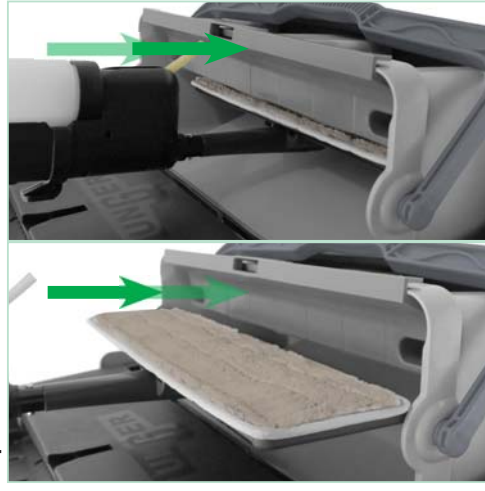

HOW TO CLEAN WITH OMNICLEAN

View our OmniClean Video Here

Step 5

When mop pad is dirty, insert into scrub board bucket and scrub debris off pad.

Step 6

Insert mop into wringer, wring mop 2x making sure to completely pull mop out of wringer each time.

Step 7

Use accessories as needed.

Step 8

When mopping is complete, empty rinse bucket into utility sink and hang Excella into storage clip.

Unger OmniClean Spot Kit

PART NO. CLSPK CASE QTY: 1

- Offset Pole with Actuator
- Small Bottle 0.5L
- Large Bottle 1L
- Pad Holder
- Microfiber Pads (2)
- DustPan Telescopic gray
- SmartColor Rectangular Labels (2)
- Carriage with Wringer
- Gray Bucket
- Gray Scrub Board
- Offset Tube Carriage Handle