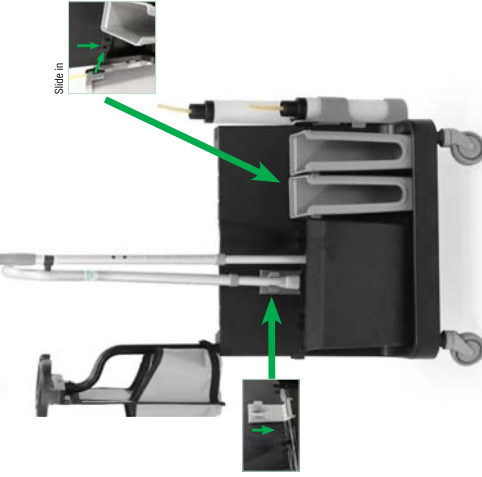

Press metal pins on mop pad holder into the base of the Excella pole until you hear a click.

Accessory Installation

Attach accessory clips and store tools; place dustpan as pictured.