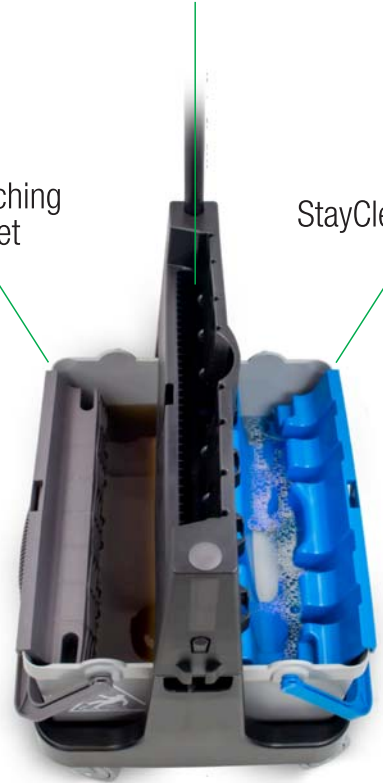

Handle Installation

On the handle, press metal pins and guide into the carriage base until you hear a click.

Mop Head Installation

Press metal pins on mop pad holder into the base of the Excella pole until you hear a click.

Step 2

Adjust the height of Excella pole to chin height; tighten the locking collar.

Step 4

Mop with "S" motion.

Step 3

Dispense cleaning agent.

Quality Tools for Smart Cleaning™

Never Clean with Dirty Water Again

Patented Stand-Up
Wringer

Soil-Catching
Bucket

StayClean Bucket

OmniClean features dual bucket technology to separate clean and dirty water, ensuring the StayClean bucket is always clean.

21812 01/2021

Unger OmniClean is the newest, groundbreaking innovation in floor care. OmniClean features dual bucket technology to separate clean and dirty water, ensuring the StayClean bucket is always clean. With advanced design features, the powerful scrub board removes dirt, grime and germs from the microfiber mop pad. The horizontal wringer removes remaining debris leaving a clean mop pad! You'll never clean with dirty water again.
Start truly cleaning with OmniClean today!