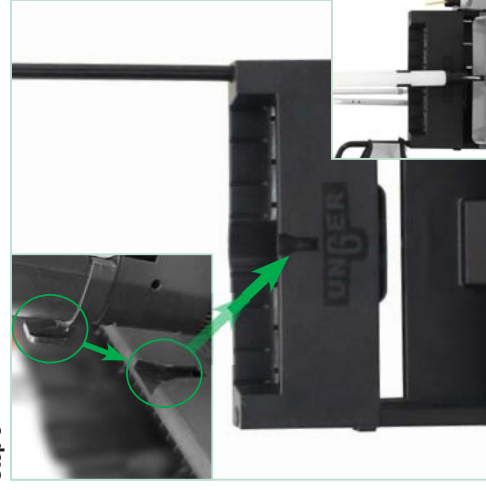

HOW TO CLEAN WITH OMNICLEAN

View our OmniClean Video Here

Step 5

When mop pad is dirty, insert into scrub board bucket and scrub debris off pad.

Step 6

Insert mop into wringer, wring mop 2x making sure to completely pull mop out of wringer each time.

Step 7

Use accessories as needed.

Step 8

When mopping is complete, empty rinse bucket into utility sink and hang Excella into storage clip.

Unger OmniClean Spot Kit

PART NO. CLSPK CASE QTY: 1

- Offset Pole with Actuator
- Small Bottle 0.5L
- Large Bottle 1L
- Pad Holder
- Microfiber Pads (2)
- DustPan Telescopic gray
- SmartColor Rectangular Labels (2)
- Carriage with Wringer
- Gray Bucket
- Gray Scrub Board
- Offset Tube Carriage Handle

Handle Installation

On the handle, press metal pins and guide into the carriage base until you hear a click.

Mop Head Installation

Press metal pins on mop pad holder into the base of the Excella pole until you hear a click.