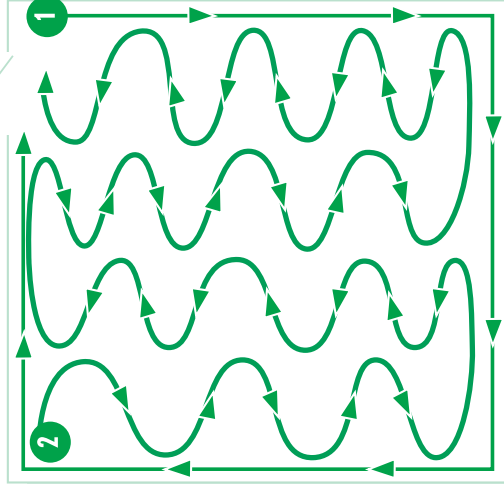

Step 2

Adjust the height of Excella pole to chin height; tighten the locking collar.

Step 4

Mop with "S" motion.

Step 3

Dispense cleaning agent.

Quality Tools for Smart Cleaning™

Never Clean with Dirty Water Again