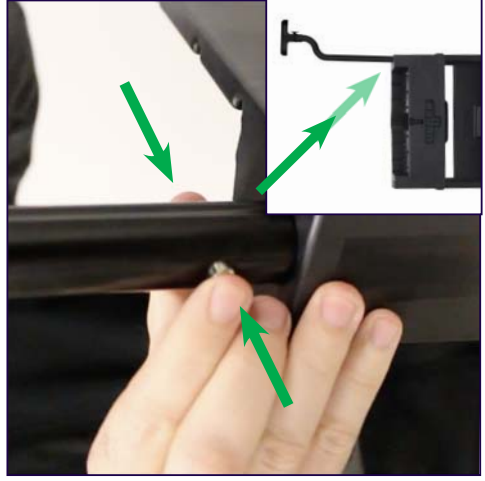

- Gray Bucket Handle
- Dual Bottle Holder Clip
- Storage Bins (2)
- Storage Caddy
- Excella Clip
- Casters (4)

Quality Tools for Smart Cleaning™

ASSEMBLY

Caster Installation

Push casters firmly into the base of the carriage.

Handle Installation

On the handle, press metal pins and guide into the carriage base until you hear a click.

Mop Head Installation

Press metal pins on mop pad holder into the base of the Excella pole until you hear a click.