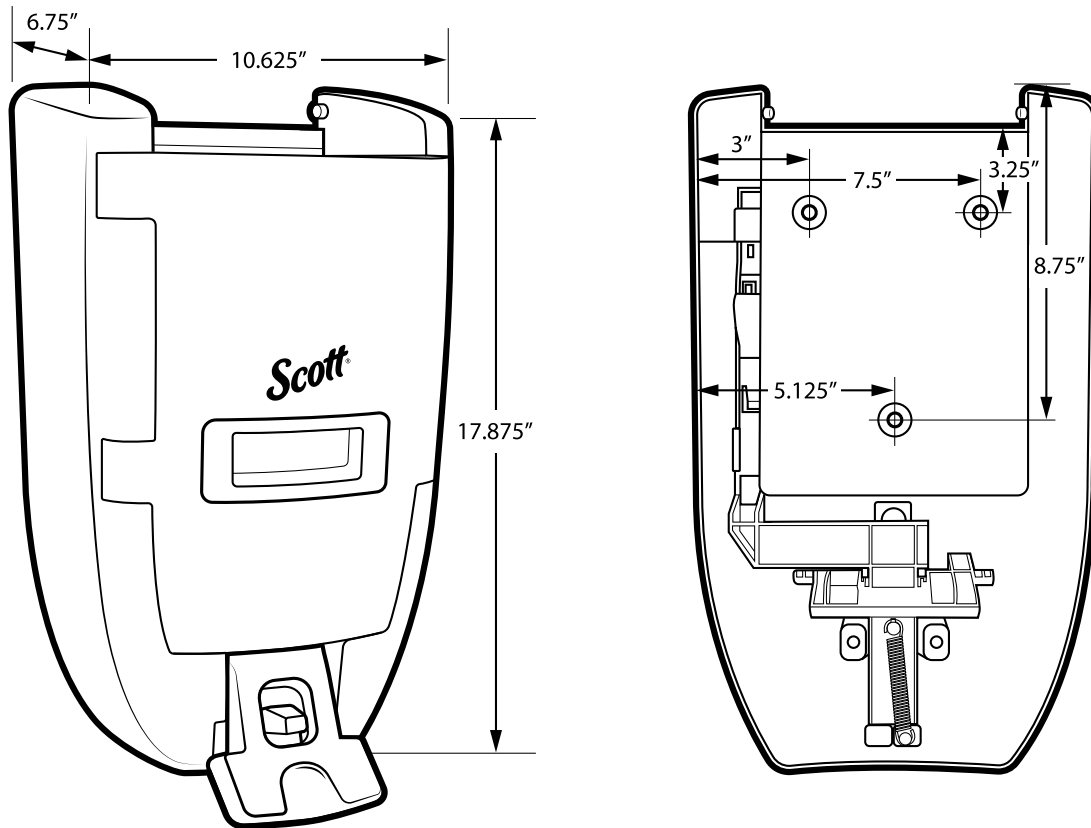

Scott Sanituff® Push Dispenser, 3.5L/8L

- Made of ABS plastic with view window on front
- Accommodates a 3.5-liter or 8-liter sealed skin cleanser or body and hair wash
- Easy loading
- Large push button for dispensing
- Keyless locking system
- Hardware included for mounting
- One per case

92013
Black

Suggested mounting height is 48" from the floor or 12" above a counter to the bottom of the dispenser.
When installed properly and used with the corresponding product, this dispenser meets ADA Standard 28 CFR Part 36, local rules may vary.