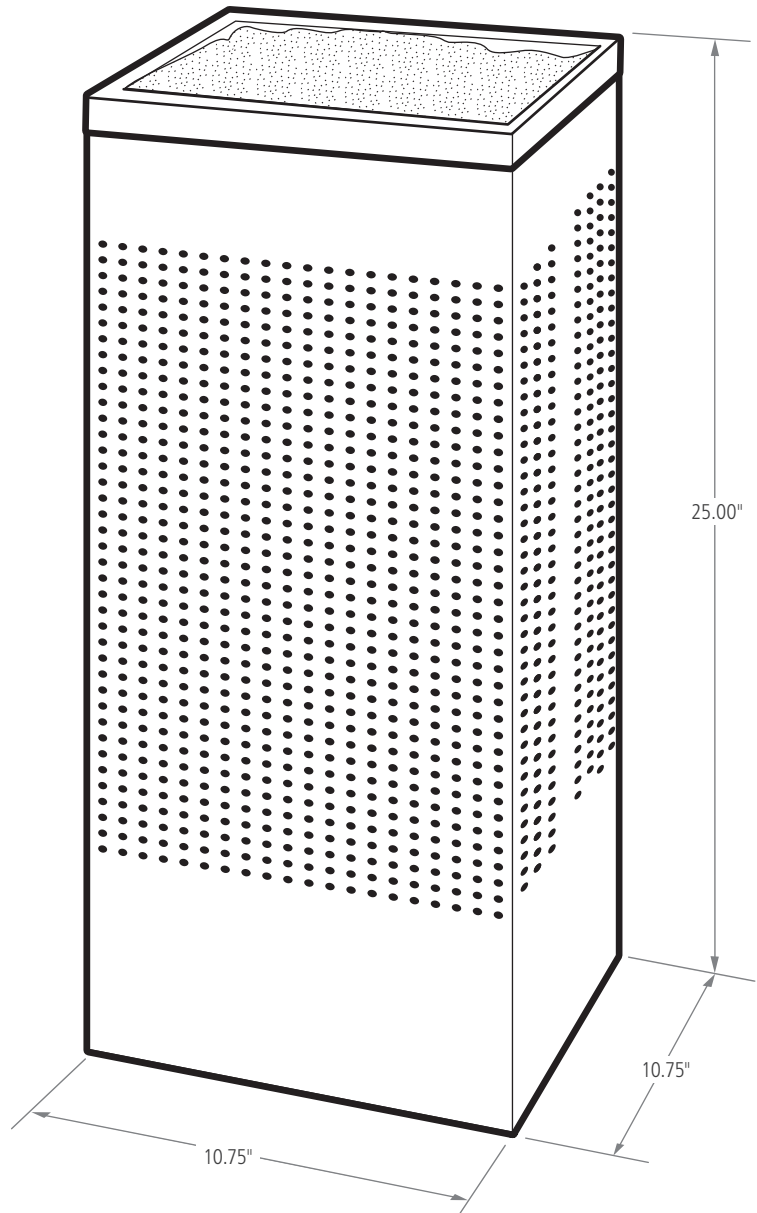

SILHOUETTES

SAND URN

The sleek Silhouettes decorative refuse container has a contemporary graphic pattern designed to seamlessly and beautifully blend with indoor modern environments.

FEATURES AND BENEFITS:

FEATURES

- Sand pan can be removed from Sand Urn style for easy cleaning and waste disposal
- Heavy-gauge, fire-safe steel
- Adjustable leg levelers create stability on uneven surfaces
- Shipped fully assembled

ADA COMPLIANT

GALLONS	LENGTH (in.)	WIDTH (in.)	HEIGHT (in.)
N/A	10.75	10.75	25.00

build your own ▶ rubbermaidcommercial.com/customize