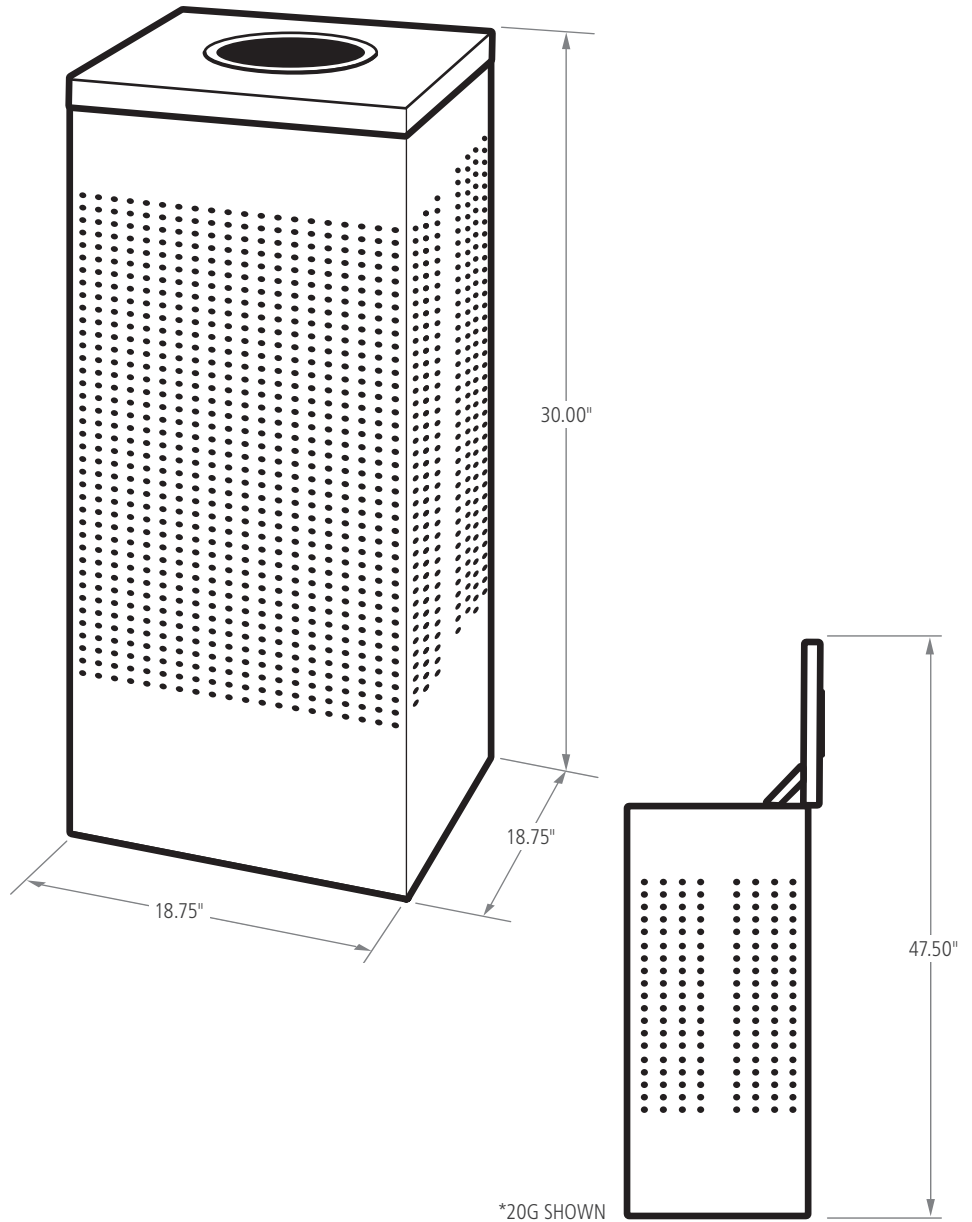

SILHOUETTES

SQUARE OPEN TOP

The sleek Silhouettes decorative refuse container has a contemporary graphic pattern designed to seamlessly and beautifully blend with indoor modern environments.

FEATURES AND BENEFITS:

FEATURES

- ▶ Heavy-gauge, fire-safe steel
- ▶ Leak-proof rigid plastic liner included to help contain liquids and keep the surrounding area cleaner
- ▶ Retainer bands discreetly hold liner bags in place and out of sight
- ▶ Lid is fastened to receptacle for easy waste removal
- ▶ Adjustable leg levelers create stability on uneven surfaces
- ▶ Shipped fully assembled

ADA COMPLIANT

| GALLONS | LENGTH (in.) | WIDTH (in.) | HEIGHT (in.) | OPEN HEIGHT (in.) |
|-------------------|--------------|-------------|--------------|-------------------|
| 6G, 10G | 10.75 | 10.75 | 25.00 | 34.50 |
| 16G, 24G | 14.75 | 14.75 | 30.00 | 43.80 |
| 20G* (SHOWN), 29G | 18.75 | 18.75 | 30.00 | 47.50 |
| 40G, 50G | 21.75 | 21.75 | 31.25 | 50.80 |