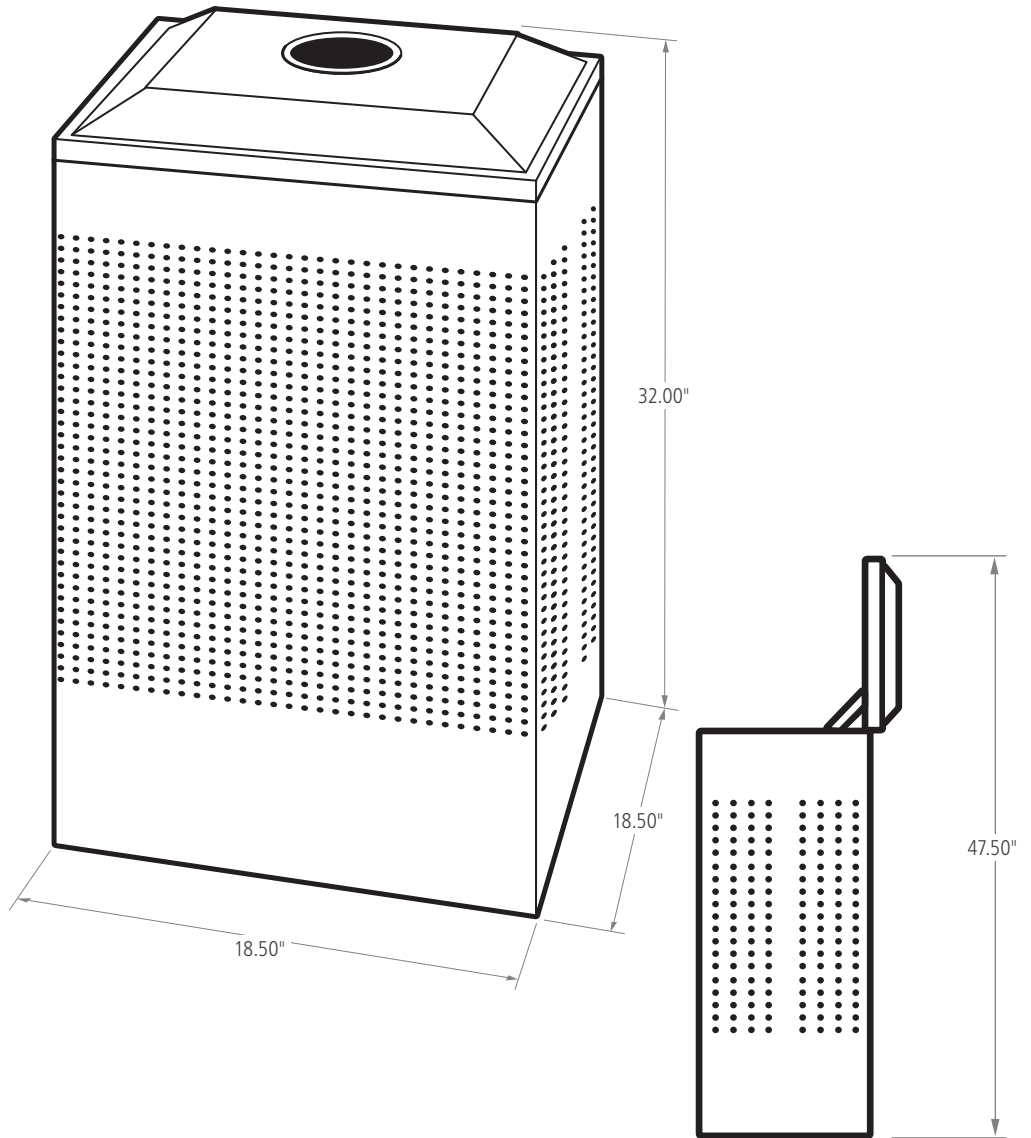

SILHOUETTES

SQUARE RECYCLING TOP

The sleek Silhouettes decorative refuse container has a contemporary graphic pattern designed to seamlessly and beautifully blend with indoor modern environments.

FEATURES AND BENEFITS:

FEATURES

- Stream identification and lid openings for recycling compliance
- Heavy-gauge, fire-safe steel
- Leak-proof rigid plastic liner included to help contain liquids and keep the surrounding area cleaner
- Retainer bands discreetly hold liner bags in place and out of sight
- Lid is fastened to receptacle for easy waste removal
- Adjustable leg levelers create stability on uneven surfaces
- Shipped fully assembled

ADA COMPLIANT

GALLONS	LENGTH (in.)	WIDTH (in.)	HEIGHT (in.)	OPEN HEIGHT (in.)
29G	18.50	18.50	32.00	47.50

build your own ▶ rubbermaidcommercial.com/customize