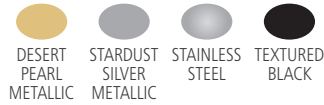

SILHOUETTES

ROUND RECYCLING TOP

STANDARD COLOR OPTIONS

| SKU # | DESCRIPTION | LINER | COLOR | GALLONS | WEIGHT (lbs.) | LENGTH (in.) | WIDTH (in.) | HEIGHT (in.) |
|-------------|--|---------|--------------------------|---------|---------------|--------------|-------------|--------------|
| FGDRR24CDP | SILHOUETTES RND RCYCL CAN LID 98L/26G | PLASTIC | DESERT PEARL METALLIC | 26 | 40.25 | 20.00 | 20.00 | 31.25 |
| FGDRR24CSM | SILHOUETTES RND RCYCL CAN LID 98L/26G | PLASTIC | STARDUST SILVER METALLIC | 26 | 40.25 | 20.00 | 20.00 | 31.25 |
| FGDRR24CSS | SILHOUETTES RND RCYCL CAN LID 98L/26G | PLASTIC | STAINLESS STEEL | 26 | 40.25 | 20.00 | 20.00 | 31.25 |
| FGDRR24CTBK | SILHOUETTES RND RCYCL CAN LID 98L/26G | PLASTIC | TEXTURED BLACK | 26 | 40.25 | 20.00 | 20.00 | 31.25 |
| FGDRR24PDP | SILHOUETTES RND RCYCL PAPER LID 98L/26G | PLASTIC | DESERT PEARL METALLIC | 26 | 40.25 | 20.00 | 20.00 | 31.25 |
| FGDRR24PTBK | SILHOUETTES RND RCYCL PAPER LID 98L/26G | PLASTIC | TEXTURED BLACK | 26 | 40.25 | 20.00 | 20.00 | 31.25 |
| FGDRR24TDP | SILHOUETTES RND RCYCL TRASH LID 98L/26G L | PLASTIC | DESERT PEARL METALLIC | 26 | 40.25 | 20.00 | 20.00 | 31.25 |
| FGDRR24TSM | SILHOUETTES RND RCYCL TRASH LID 98L/26G | PLASTIC | STARDUST SILVER METALLIC | 26 | 40.25 | 20.00 | 20.00 | 31.25 |
| FGDRR24TSS | SILHOUETTES RND RCYCL TRASH LID 98L/26G | PLASTIC | STAINLESS STEEL | 26 | 40.25 | 20.00 | 20.00 | 31.25 |
| FGDRR24TTBK | SILHOUETTES RND RCYCL TRASH LID 98L/26G | PLASTIC | TEXTURED BLACK | 26 | 40.25 | 20.00 | 20.00 | 31.25 |
| FGDRR24PSM | SILHOUETTES RND RCYCL PAPER LID 98L/26G | PLASTIC | STARDUST SILVER METALLIC | 26 | 40.25 | 20.00 | 20.00 | 31.25 |
| FGDRR24PSS | SILHOUETTES RND RCYCL PAPER LID 98L/26G | PLASTIC | STAINLESS STEEL | 26 | 40.25 | 20.00 | 20.00 | 31.25 |