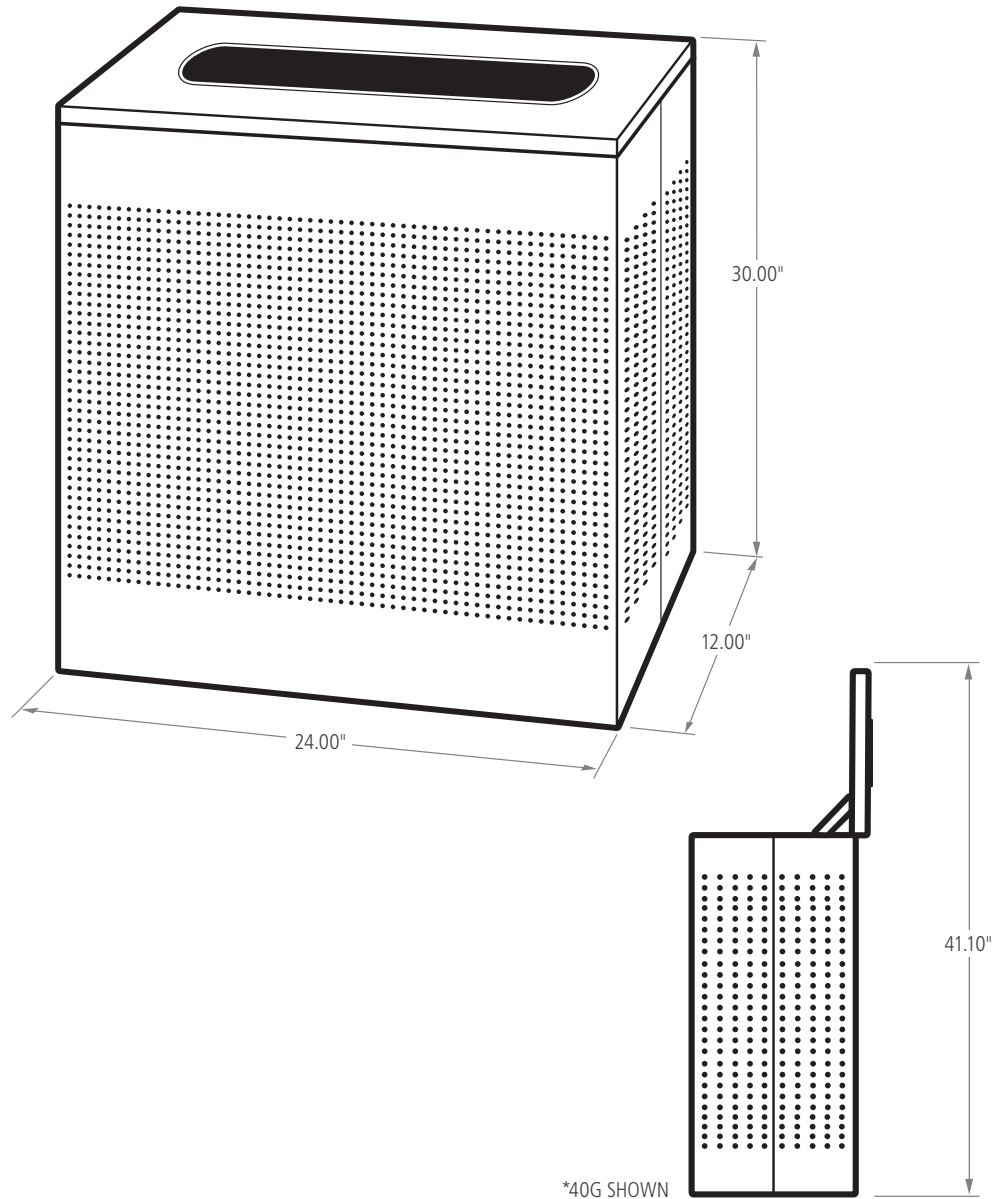

SILHOUETTES

RECTANGLE OPEN TOP

The sleek Silhouettes decorative refuse container has a contemporary graphic pattern designed to seamlessly and beautifully blend with indoor modern environments.

FEATURES AND BENEFITS:

FEATURES

- Heavy-gauge, fire-safe steel
- Leak-proof rigid plastic liner included to help contain liquids and keep the surrounding area cleaner
- Retainer bands discreetly hold liner bags in place and out of sight
- Lid is fastened to receptacle for easy waste removal
- Adjustable leg levelers create stability on uneven surfaces
- Shipped fully assembled

ADA COMPLIANT

GALLONS	LENGTH (in.)	WIDTH (in.)	HEIGHT (in.)	OPEN HEIGHT (in.)
13G, 25G	19.50	9.75	30.00	38.80
22.5G, 40G* (SHOWN)	24.00	12.00	30.00	41.10

NOTE: VARYING CAPACITIES WITH THE SAME DIMENSIONS ARE DEPENDENT ON LINER SELECTION

build your own ▶ rubbermaidcommercial.com/customize