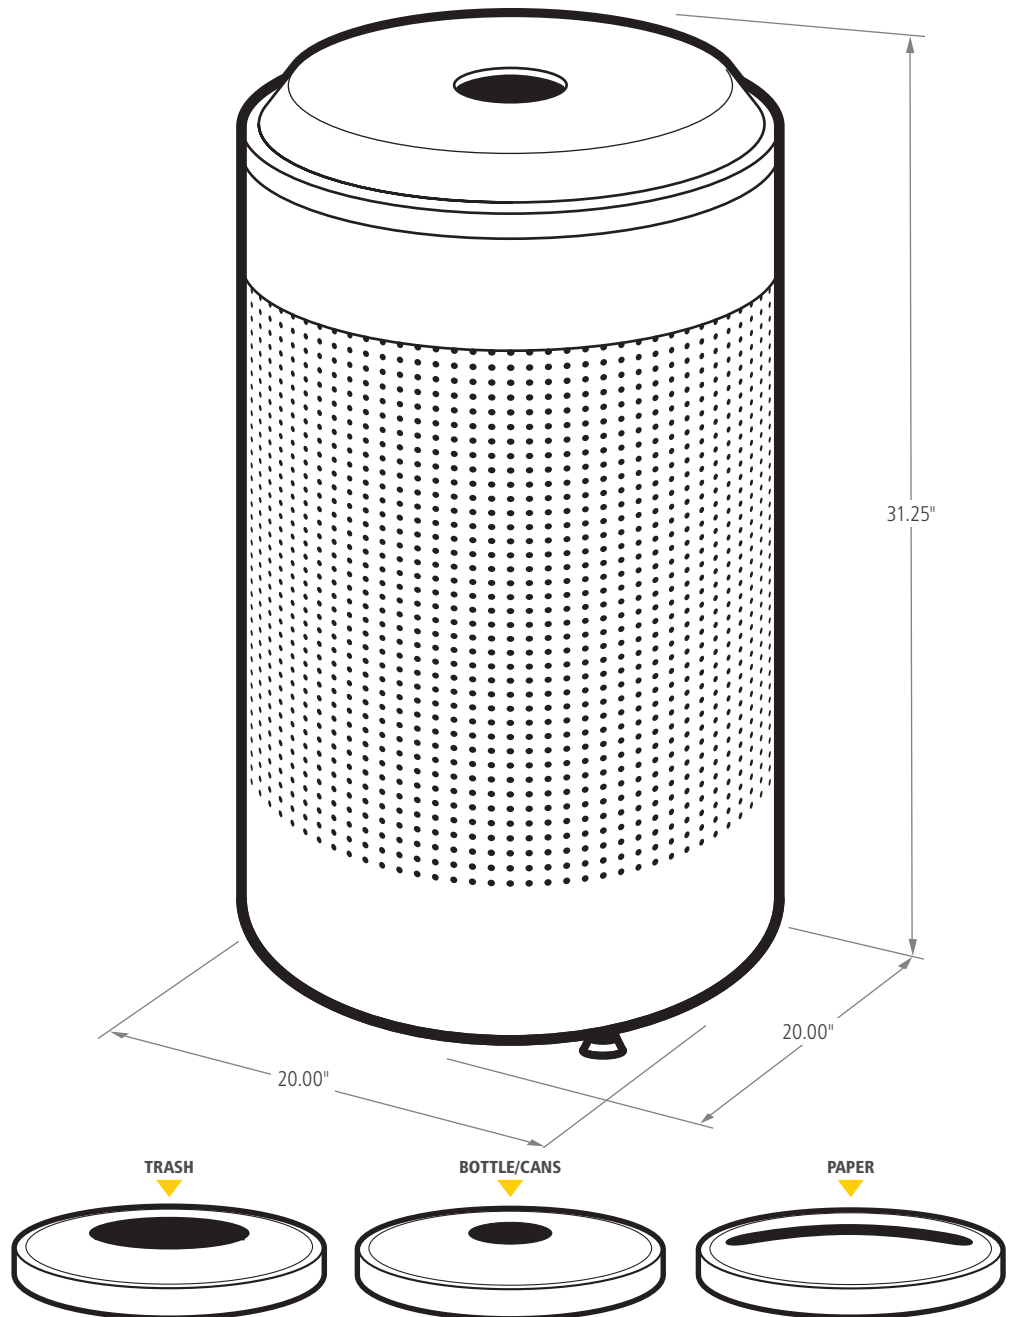

SILHOUETTES

ROUND RECYCLING TOP

The sleek Silhouettes decorative refuse container has a contemporary graphic pattern designed to seamlessly and beautifully blend with indoor modern environments.

FEATURES AND BENEFITS:

FEATURES

- Stream identification and lid openings for recycling compliance
- Heavy-gauge, fire-safe steel
- Leak-proof rigid plastic liner included to help contain liquids and keep the surrounding area cleaner
- Retainer bands discreetly hold liner bags in place and out of sight
- Lid is fastened to receptacle for easy waste removal
- Adjustable leg levelers create stability on uneven surfaces
- Shipped fully assembled

ADA COMPLIANT

GALLONS	LENGTH (in.)	WIDTH (in.)	HEIGHT (in.)
26G	20.00	20.00	31.25

build your own ▶ rubbermaidcommercial.com/customize