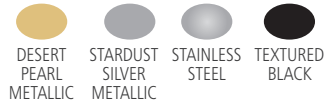

SILHOUETTES

ROUND OPEN TOP

▶ STANDARD COLOR OPTIONS

| SKU # | DESCRIPTION | LINER | COLOR | GALLONS | WEIGHT (lbs.) | LENGTH (in.) | WIDTH (in.) | HEIGHT (in.) |
|-------------|--|---------|--------------------------|---------|---------------|--------------|-------------|--------------|
| FGDRR24TDP | SILHOUETTES RND RCYCL TRASH LID 98L/26G L | PLASTIC | DESERT PEARL METALLIC | 26 | 40.25 | 20.00 | 20.00 | 31.25 |
| FGDRR24TSM | SILHOUETTES RND RCYCL TRASH LID 98L/26G | PLASTIC | STARDUST SILVER METALLIC | 26 | 40.25 | 20.00 | 20.00 | 31.25 |
| FGDRR24TSS | SILHOUETTES RND RCYCL TRASH LID 98L/26G | PLASTIC | STAINLESS STEEL | 26 | 40.25 | 20.00 | 20.00 | 31.25 |
| FGDRR24TTBK | SILHOUETTES RND RCYCL TRASH LID 98L/26G | PLASTIC | TEXTURED BLACK | 26 | 40.25 | 20.00 | 20.00 | 31.25 |