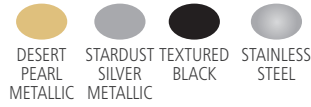

NOTE: VARYING CAPACITIES WITH THE SAME DIMENSIONS ARE DEPENDENT ON LINER SELECTION

build your own ▶ rubbermaidcommercial.com/customize

SILHOUETTES

RECTANGLE OPEN TOP

STANDARD COLOR OPTIONS

| SKU # | DESCRIPTION | LINER | COLOR | GALLONS | WEIGHT (lbs.) | LENGTH (in.) | WIDTH (in.) | HEIGHT (in.) |
|--------------|----------------------------------|----------------|--------------------------|---------|---------------|--------------|-------------|--------------|
| FGSR14EPLDP | SILHOUETTES SMALL RECT 49L/13G | PLASTIC | DESERT PEARL METALLIC | 13 | 34.00 | 19.50 | 9.75 | 30.00 |
| FGSR14EPLSM | SILHOUETTES SMALL RECT 49L/13G | PLASTIC | STARDUST SILVER METALLIC | 13 | 34.00 | 19.50 | 9.75 | 30.00 |
| FGSR14EPLTBK | SILHOUETTES SMALL RECT 49L/13G | PLASTIC | TEXTURED BLACK | 13 | 34.00 | 19.50 | 9.75 | 30.00 |
| FGSR14ERBDP | SILHOUETTES SMALL RECT 94L/25G | RETAINER BANDS | DESERT PEARL METALLIC | 25 | 28.00 | 19.50 | 9.75 | 30.00 |
| FGSR14ERBSM | SILHOUETTES SMALL RECT 94L/25G | RETAINER BANDS | STARDUST SILVER METALLIC | 25 | 28.00 | 19.50 | 9.75 | 30.00 |
| FGSR14ERBTBK | SILHOUETTES SMALL RECT 94L/25G | RETAINER BANDS | TEXTURED BLACK | 25 | 28.00 | 19.50 | 9.75 | 30.00 |
| FGSR14SSPL | SILHOUETTES SMALL RECT 49L/13G | PLASTIC | STAINLESS STEEL | 13 | 33.00 | 19.50 | 9.75 | 30.00 |
| FGSR14SSRB | SILHOUETTES SMALL RECT 94L/25G | RETAINER BANDS | STAINLESS STEEL | 25 | 22.00 | 19.50 | 9.75 | 30.00 |
| FGSR18EPLDP | SILHOUETTES LARGE RECT 85L/22.5G | PLASTIC | DESERT PEARL METALLIC | 22.5 | 43.00 | 24.00 | 12.00 | 30.00 |
| FGSR18EPLSM | SILHOUETTES LARGE RECT 85L/22.5G | PLASTIC | STARDUST SILVER METALLIC | 22.5 | 43.00 | 24.00 | 12.00 | 30.00 |
| FGSR18EPLTBK | SILHOUETTES LARGE RECT 85L/22.5G | PLASTIC | TEXTURED BLACK | 22.5 | 43.00 | 24.00 | 12.00 | 30.00 |
| FGSR18ERBDP | SILHOUETTES LARGE RECT 151L/40G | RETAINER BANDS | DESERT PEARL METALLIC | 40 | 35.00 | 24.00 | 12.00 | 30.00 |
| FGSR18ERBSM | SILHOUETTES LARGE RECT 151L/40G | RETAINER BANDS | STARDUST SILVER METALLIC | 40 | 35.00 | 24.00 | 12.00 | 30.00 |
| FGSR18ERBTBK | SILHOUETTES LARGE RECT 151L/40G | RETAINER BANDS | TEXTURED BLACK | 40 | 35.00 | 24.00 | 12.00 | 30.00 |
| FGSR18SSPL | SILHOUETTES LARGE RECT 85L/22.5G | PLASTIC | STAINLESS STEEL | 22.5 | 42.00 | 24.00 | 12.00 | 30.00 |
| FGSR18SSRB | SILHOUETTES LARGE RECT 151L/40G | RETAINER BANDS | STAINLESS STEEL | 40 | 34.00 | 24.00 | 12.00 | 30.00 |