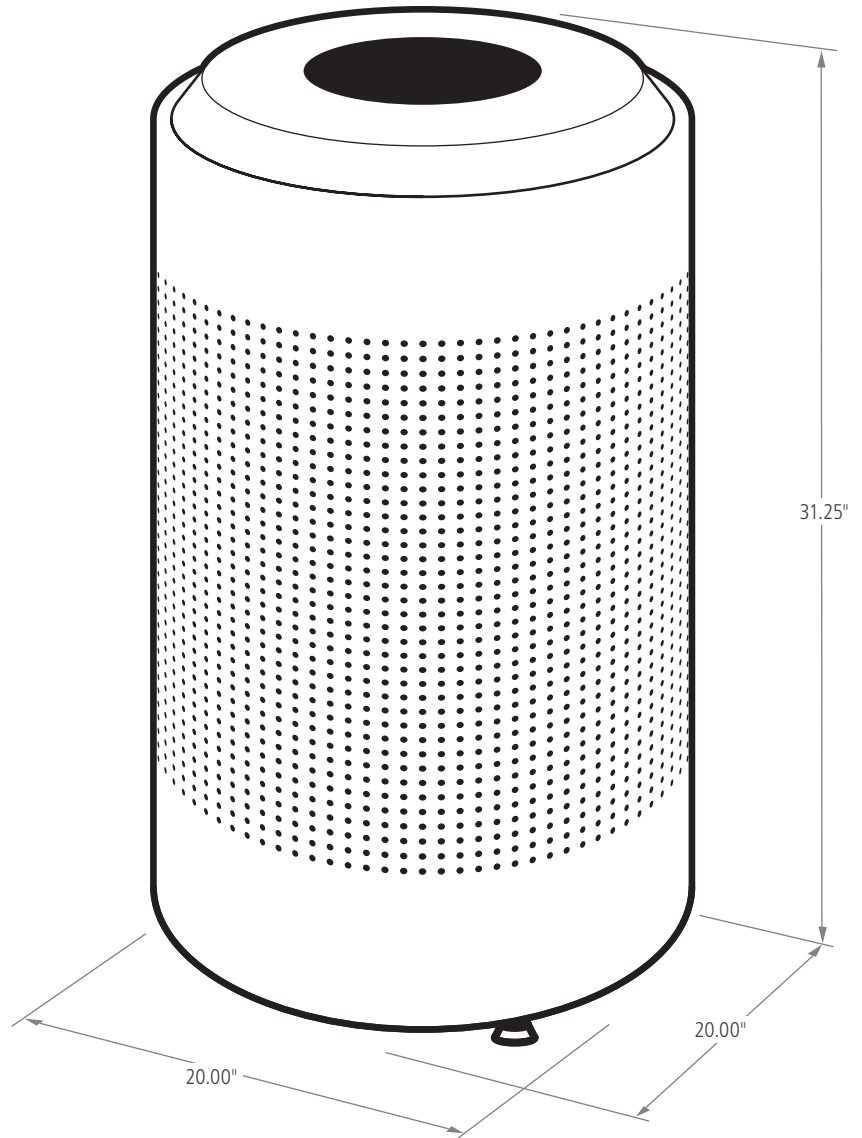

SILHOUETTES

ROUND OPEN TOP

The sleek Silhouettes decorative refuse container has a contemporary graphic pattern designed to seamlessly and beautifully blend with indoor modern environments.

FEATURES AND BENEFITS:

FEATURES

- Heavy-gauge, fire-safe steel
- Leak-proof rigid plastic liner included to help contain liquids and keep the surrounding area cleaner
- Retainer bands discreetly hold liner bags in place and out of sight
- Lid is fastened to receptacle for easy waste removal
- Adjustable leg levelers create stability on uneven surfaces
- Shipped fully assembled

ADA COMPLIANT

GALLONS	LENGTH (in.)	WIDTH (in.)	HEIGHT (in.)
26	20.00	20.00	31.25

build your own ▶ rubbermaidcommercial.com/customize