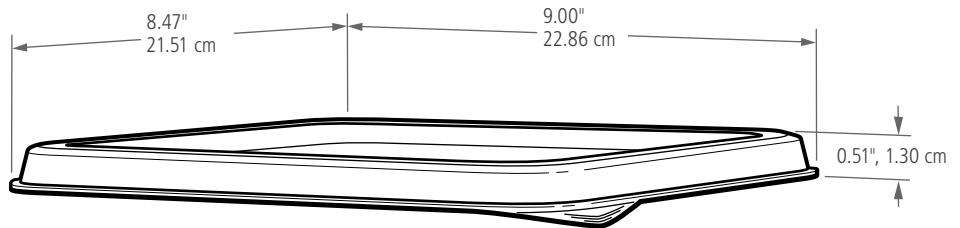

Lids:

- Leak-resistant, snap-tight lids
- Corner pull tab for easy lid removal

Material Composition:

Bases: Polycarbonate

Lids: Linear Low-density Polyethylene

LIDS AVAILABLE IN THE BELOW COLORS:

BASES AVAILABLE WITH THE BELOW ICONS: