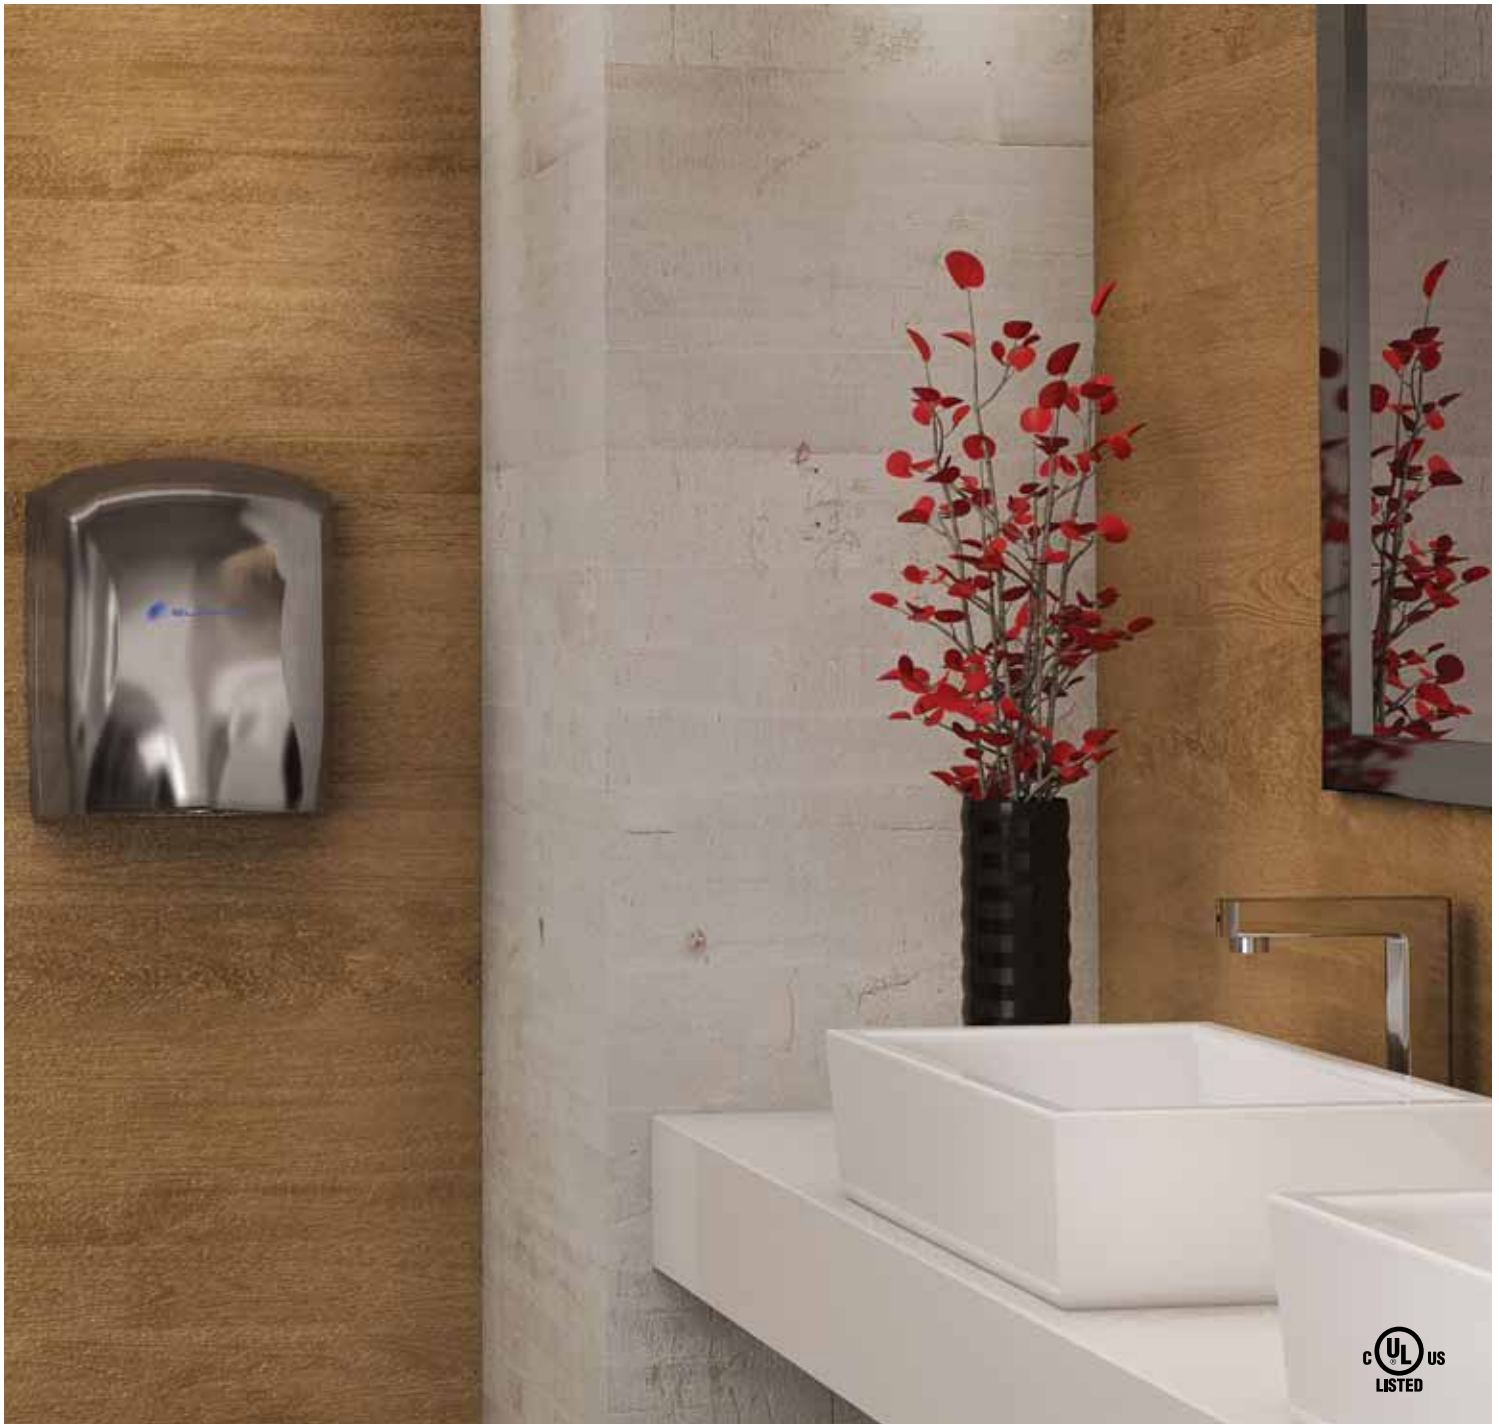

FEATURES

COLORS

- standard: white
- luxurious finish: chrome or brushed chrome (surcharge)
- optional: silica white, almond, black, clear anodized (paint), textured charcoal, silver, nickel, champagne, light bronze, dark brown (10% surcharge)

FINISH

epoxy-polyester powdercoat or chrome-plated

MANUFACTURING

- rib reinforced shell, solidly constructed of die-cast aluminum alloy
- lightweight, heavy duty and rustproof shell
- secured to wall bracket with two chrome-plated tamper-proof bolts

ELEMENT

nichrome element located in motor section

CONTROL

- four personalized operating modes to meet your needs
- infrared optical sensor located next to the air outlet activates and deactivates the hand dryer
- 60-second lockout feature is activated if hands are not removed before this time

INSTALLATION

- surface mounted
- optional semi-recessed installation with depth of 4 inches or less; meets ADA standards (*Americans with Disabilities Act*)