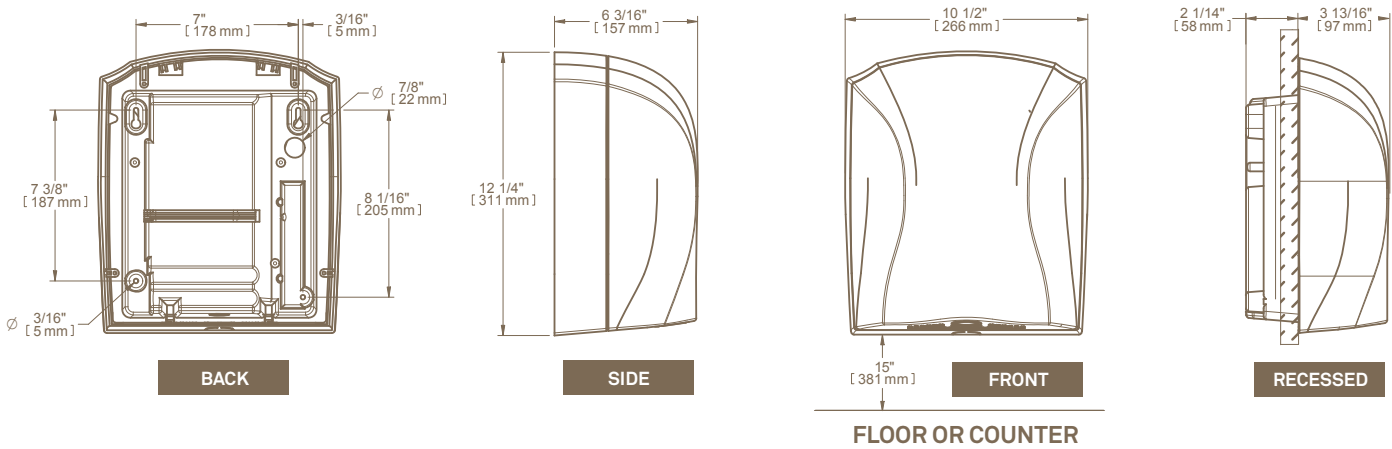

TECHNICAL DRAWINGS