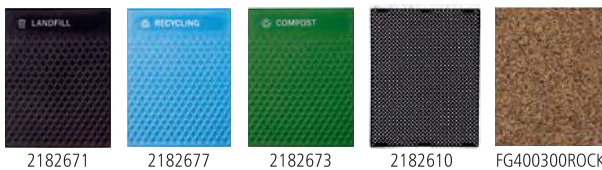

PANELS

NO.	DESCRIPTION	COLOR	L × W × H
MEDIUM PANELS COMPATIBLE WITH 35 GAL AND 41 GAL FRAMES			
2182671	MEDIUM LANDFILL RESIN PANEL	BLACK	20.72" × 0.5" × 27.95"
2182677	MEDIUM MIXED RECYCLING RESIN PANEL	BLUE	20.72" × 0.5" × 27.95"
2182673	MEDIUM COMPOST RESIN PANEL	GREEN	20.72" × 0.5" × 27.95"
2182610	MEDIUM DECORATIVE METAL PANEL	BLACK	20.72" × 0.5" × 27.95"
FG400300ROCK	MEDIUM ROCK PANEL	ROCK	21.0" × 0.2" × 28.0"
LARGE PANELS COMPATIBLE WITH 50 GAL AND 51 GAL FRAMES			
2182679	LARGE LANDFILL RESIN PANEL	BLACK	20.72" × 0.5" × 34.33"
2182674	LARGE MIXED RECYCLING RESIN PANEL	BLUE	20.72" × 0.5" × 34.33"
2182676	LARGE DECORATIVE METAL PANEL	BLACK	20.72" × 0.5" × 34.33"
FG400400ROCK	LARGE DECORATIVE METAL PANEL	ROCK	20.8" × 0.4" × 34.5"

2182671   2182677   2182673   2182610   FG400300ROCK