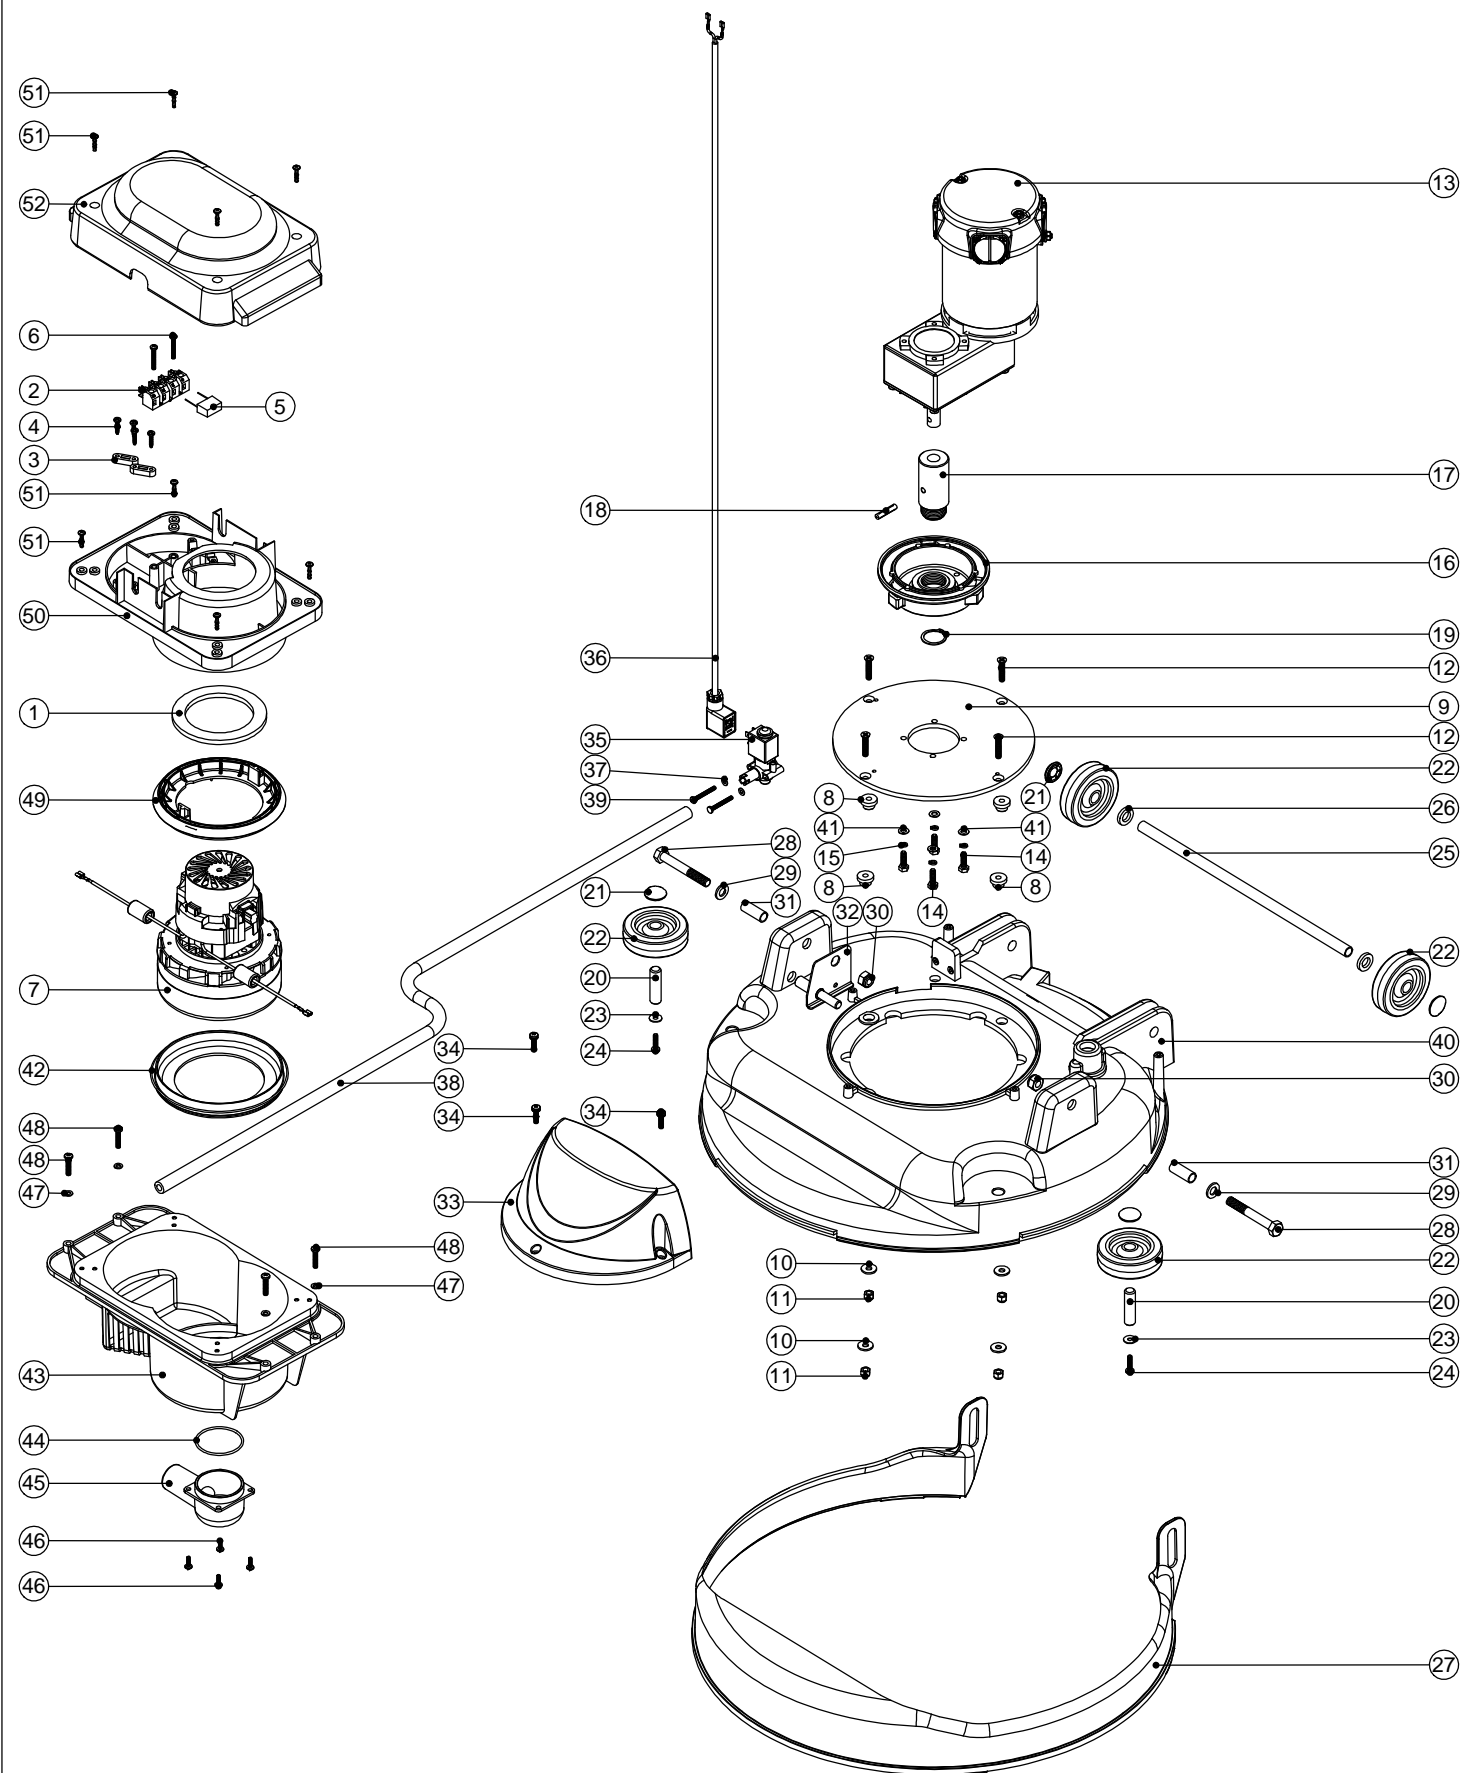

Numatic International Spare Parts

Model No: TTB4550/100S (Power Electronics) Base Deck/Vac Pod Assy

234844
DRAWING: DRW-10862 ISS: A01
28/11/2011

NB: FOR WIRING SEE DRAWING: DRW-5558

Numatic International Spare Parts

Model No: TTB4550/100S (Power Electronics) Base Deck/Vac Pod Assy

POS:	ITEM NO:	DESCRIPTION:	COMMENTS:
1	202078	MOTOR CAP GASKET	
2	220204	TERMINAL BLOCK	
3	227008	BLACK CABLE CLAMP	
4	219107	No6 X 5/8 INCH LONG POZI PAN PLASTITE SCREW	
5	208512	X1 SUPPRESSION CAPACITOR (0.22uF / 300V AC / 22.5MM PITCH)	
6	219321	M4 X 30MM LONG POZI PAN SCREW	
7	321106	24V D.C BP MOTOR ASSEMBLY	
8	229285	MOTOR MOUNTING SPACER	
9	404090	AMER MOTOR ADAPTOR PLATE (PAINTED GREY)	
10	219008	M6 FORM G WASHER	
11	219088	M6 NYLON INSERT NUT	
12	291031	M6 X 30MM LONG STAINLESS STEEL COUNTERSUNK POZI PAN SCREW	
13	205245	AMER BRUSH MOTOR (24V-330W-100RPM-15AMP)	
14	219976	M6 X 20MM LONG HEXANGONAL HEAD SET SCREW	
15	219718	M6 STAINLESS STEEL SPRING WASHER	
16	230207	DIE CAST CHUCK MACHINED	
17	229201	DRIVE SHAFT	
18	219523	GROOVED PIN	
19	230048	26MM EXTERNAL CIRCLIP	
20	206013	BUFFER WHEEL PIN	
21	204021	12.7MM STAINLESS STEEL HUB CAP	
22	204068	3 INCH GREY WHEEL	
23	219644	M5 FORM G STAINLESS STEEL WASHER	
24	219571	M5 X 20MM LONG POZI PAN STAINLESS STEEL SCREW	
25	391065	350MM LONG X 1/2 INCH DIAMETER X 18G STAINLESS STEEL TUBE	
26	229346	SPACER	
27	229562	SPLASH SKIRT MOULDING	
28	219698	M10 X 75MM LONG HEX BOLT	
29	219449	M10 FORM A WASHER	
30	219649	M10 NYLON INSERT NUT	
31	390858	32MM LONG SPACER	
32	303990	LOCKING BAR ASSEMBLY	
33	229499	MOTOR SHROUD	
34	219546	M5 X 20MM LONG POZI PAN SEMS SCREW	
35	220379	24V D.C. SOLENOID VALVE	
36	321554	24V SOLENOID VALVE LEAD ASSEMBLY	
37	219688	M4 FORM A STAINLESS STEEL WASHER	
38	303737	SILICONE TUBE (1070MM LONG)	
39	219703	M4 X 35MM LONG STAINLESS STEEL POZI PAN SCREW	
40	333189	INSERTED GREY BASE MOULDING ASSEMBLY	
41	219560	M6 FORM B STAINLESS STEEL WASHER	
42	202111	BOTTOM MOTOR GASKET	
43	229204	BOTTOM MOTOR HOUSING (STANDARD MATERIAL)	
44	219561	51.6MM I/D O RING	
45	229207	INLET TUBE	
46	219569	No8 X 1/2 INCH POZI PAN STAINLESS STEEL SCREW	
47	219003	M5 FORM A STEEL WASHER	
48	219575	M5 X 25MM LONG POZI PAN STAINLESS STEEL SCREW	
49	202107	TOP MOTOR GASKET	
50	229998	VAC POD TOP MOTOR HOUSING C/W TAPPEX	
51	219568	No8 X 3/4 INCH LONG POZI PAN STAINLESS STEEL SCREW	
52	229206	VAC POD TOP COVER MOULDING