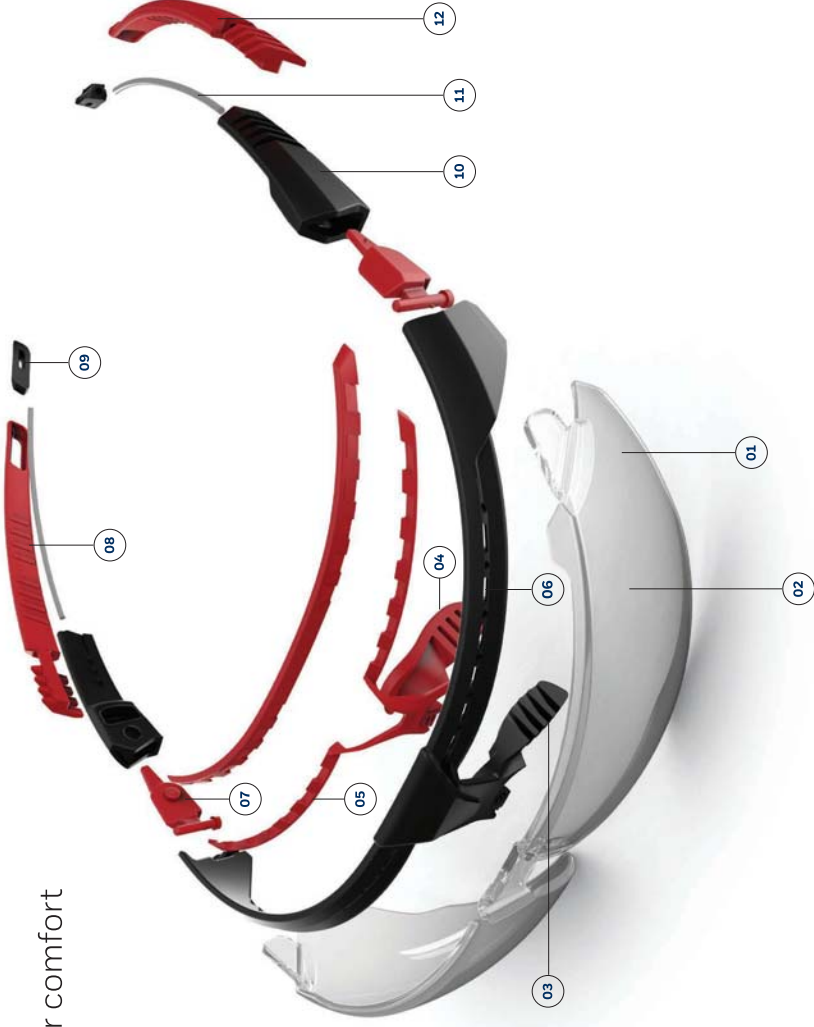

Uvex Avatar™

Unique technology for comfort in every color.