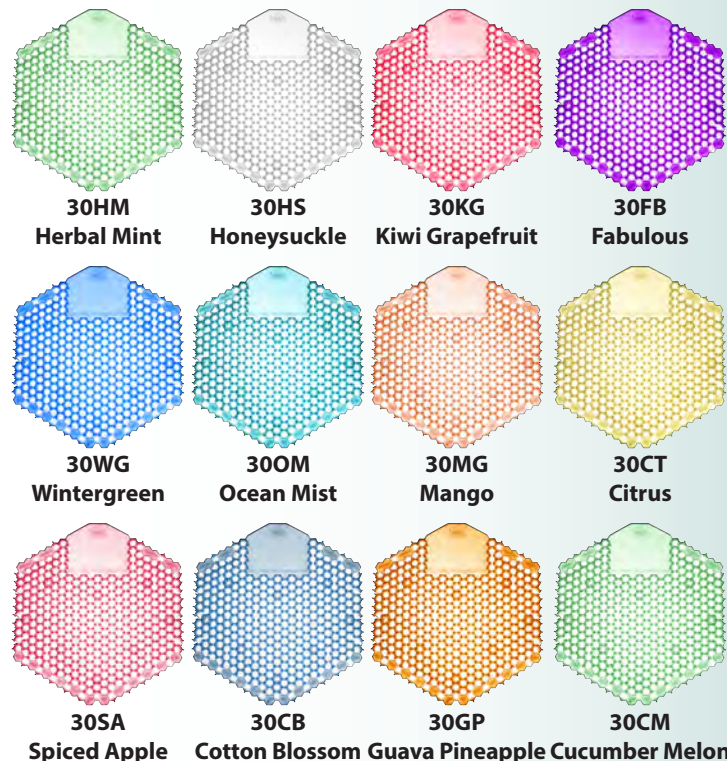

Wave 3D
The best Urinal Screen in it's class

Freshens for 30 days

Releases billions of optimized bacteria and more than twice the fragrance as competing urinal screens over 30 days to keep the urinal and restroom smelling fresh.

Reminds you when to change it

Simply pull off the week & month tabs to set your reminder.

* Listed in order of strongest to least strongest fragrance