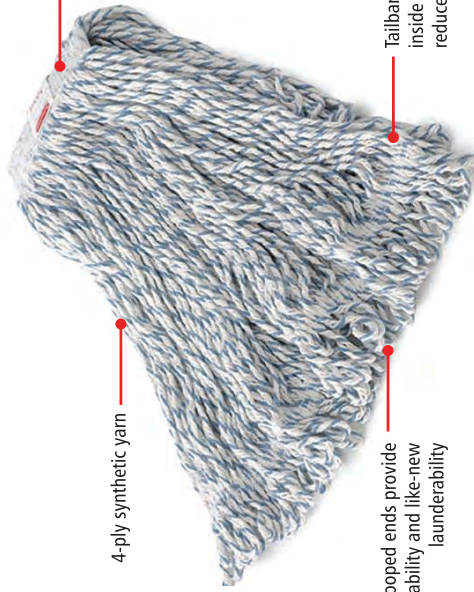

SPECIALTY MOPPING

WEB FOOT® FINISH WET MOP

Looped end 4-ply synthetic yarn is designed for a controlled release of floor finish

4-ply synthetic yarn

1" headband is compatible with Invader® Wet Mop Handle

Looped ends provide durability and like-new launderability

Tailband is sewn on the inside of the mop to reduce drag patterns

UP TO **74%** RECYCLED CONTENT

UP TO **75** COMMERCIAL LAUNDERINGS

MADE IN USA WITH GLOBAL COMPONENTS

MOPPING ATTRIBUTES

	1	2	3	4	5
LAUNDERABILITY					
ABSORBENCY					
RELEASE					
DURABILITY					

RECOMMENDED FLOOR TYPES

VINYL TILE, LAMINATE, SMOOTH CERAMIC TILE	•
ANTI-SLIP TILE, TERRAZZO, PAVER & QUARRY STONE	
RUBBER, HARDWOOD, SMOOTH CONCRETE	•

SWINGER LOOP® BLEND FINISH WET MOP

8-ply yarn inhibits linting and provides a smooth, even application of floor finish

Tightly twisted 8-ply blend of cotton and synthetic yarns

1" headband is compatible with Invader® Wet Mop Handle

Looped ends provide durability and like-new launderability

Tapeless tailband helps reduce streaking