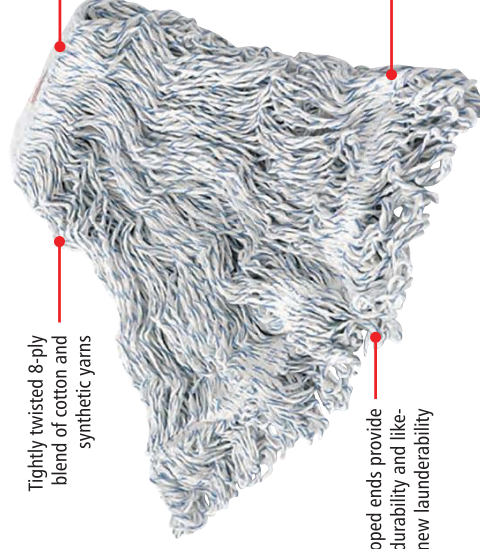

SPECIALTY MOPPING

WEB FOOT® FINISH WET MOP

Looped end 4-ply synthetic yarn is designed for a controlled release of floor finish

4-ply synthetic yarn

1" headband is compatible with Invader® Wet Mop Handle

Looped ends provide durability and like-new launderability

Tailband is sewn on the inside of the mop to reduce drag patterns

UP TO **74%** RECYCLED CONTENT

UP TO **75** COMMERCIAL LAUNDERINGS

MADE IN USA WITH GLOBAL COMPONENTS

MOPPING ATTRIBUTES

	1	2	3	4	5
LAUNDERABILITY					
ABSORBENCY					
RELEASE					
DURABILITY					

RECOMMENDED FLOOR TYPES

VINYL TILE, LAMINATE, SMOOTH CERAMIC TILE	•
ANTI-SLIP TILE, TERRAZZO, PAVER & QUARRY STONE	
RUBBER, HARDWOOD, SMOOTH CONCRETE	•

SWINGER LOOP® BLEND FINISH WET MOP

8-ply yarn inhibits linting and provides a smooth, even application of floor finish

Tightly twisted 8-ply blend of cotton and synthetic yarns

1" headband is compatible with Invader® Wet Mop Handle

Looped ends provide durability and like-new launderability

Tapeless tailband helps reduce streaking