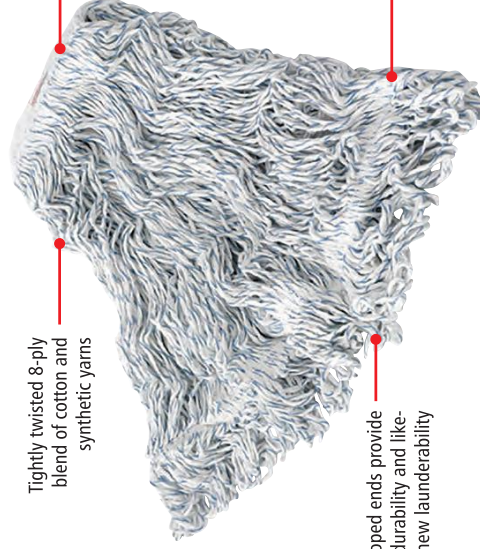

SPECIALTY MOPPING

WEB FOOT® FINISH WET MOP

Looped end 4-ply synthetic yarn is designed for a controlled release of floor finish

1" headband is compatible with Invader® Wet Mop Handle

4-ply synthetic yarn

Looped ends provide durability and like-new launderability

Tailband is sewn on the inside of the mop to reduce drag patterns

UP TO **74%** RECYCLED CONTENT

UP TO **75** COMMERCIAL LAUNDERINGS

MADE IN USA WITH GLOBAL COMPONENTS

MOPPING ATTRIBUTES

	1	2	3	4	5
LAUNDERABILITY					
ABSORBENCY					
RELEASE					
DURABILITY					

Tightly twisted 8-ply blend of cotton and synthetic yarns

1" headband is compatible with Invader® Wet Mop Handle

Looped ends provide durability and like-new launderability

Tapeless tailband helps reduce streaking