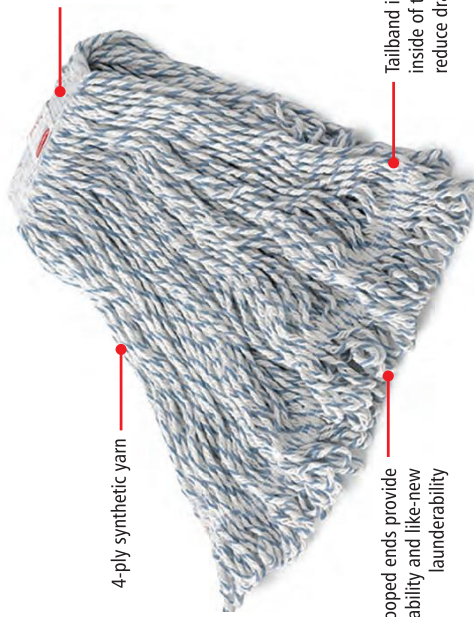

SPECIALTY MOPPING

WEB FOOT® FINISH WET MOP

Looped end 4-ply synthetic yarn is designed for a controlled release of floor finish

1" headband is compatible with Invader® Wet Mop Handle

4-ply synthetic yarn

Looped ends provide durability and like-new launderability

Tailband is sewn on the inside of the mop to reduce drag patterns

UP TO **74%** RECYCLED CONTENT

UP TO **75** COMMERCIAL LAUNDERINGS

MADE IN USA WITH GLOBAL COMPONENTS

MOPPING ATTRIBUTES

	1	2	3	4	5
LAUNDERABILITY					
ABSORBENCY					
RELEASE					
DURABILITY					

RECOMMENDED FLOOR TYPES

VINYL TILE, LAMINATE, SMOOTH CERAMIC TILE	•
ANTI-SLIP TILE, TERRAZZO, PAVER & QUARRY STONE	
RUBBER, HARDWOOD, SMOOTH CONCRETE	•

SWINGER LOOP® BLEND FINISH WET MOP

8-ply yarn inhibits linting and provides a smooth, even application of floor finish

Tightly twisted 8-ply blend of cotton and synthetic yarns

1" headband is compatible with Invader® Wet Mop Handle

Looped ends provide durability and like-new launderability

Tapeless tailband helps reduce streaking